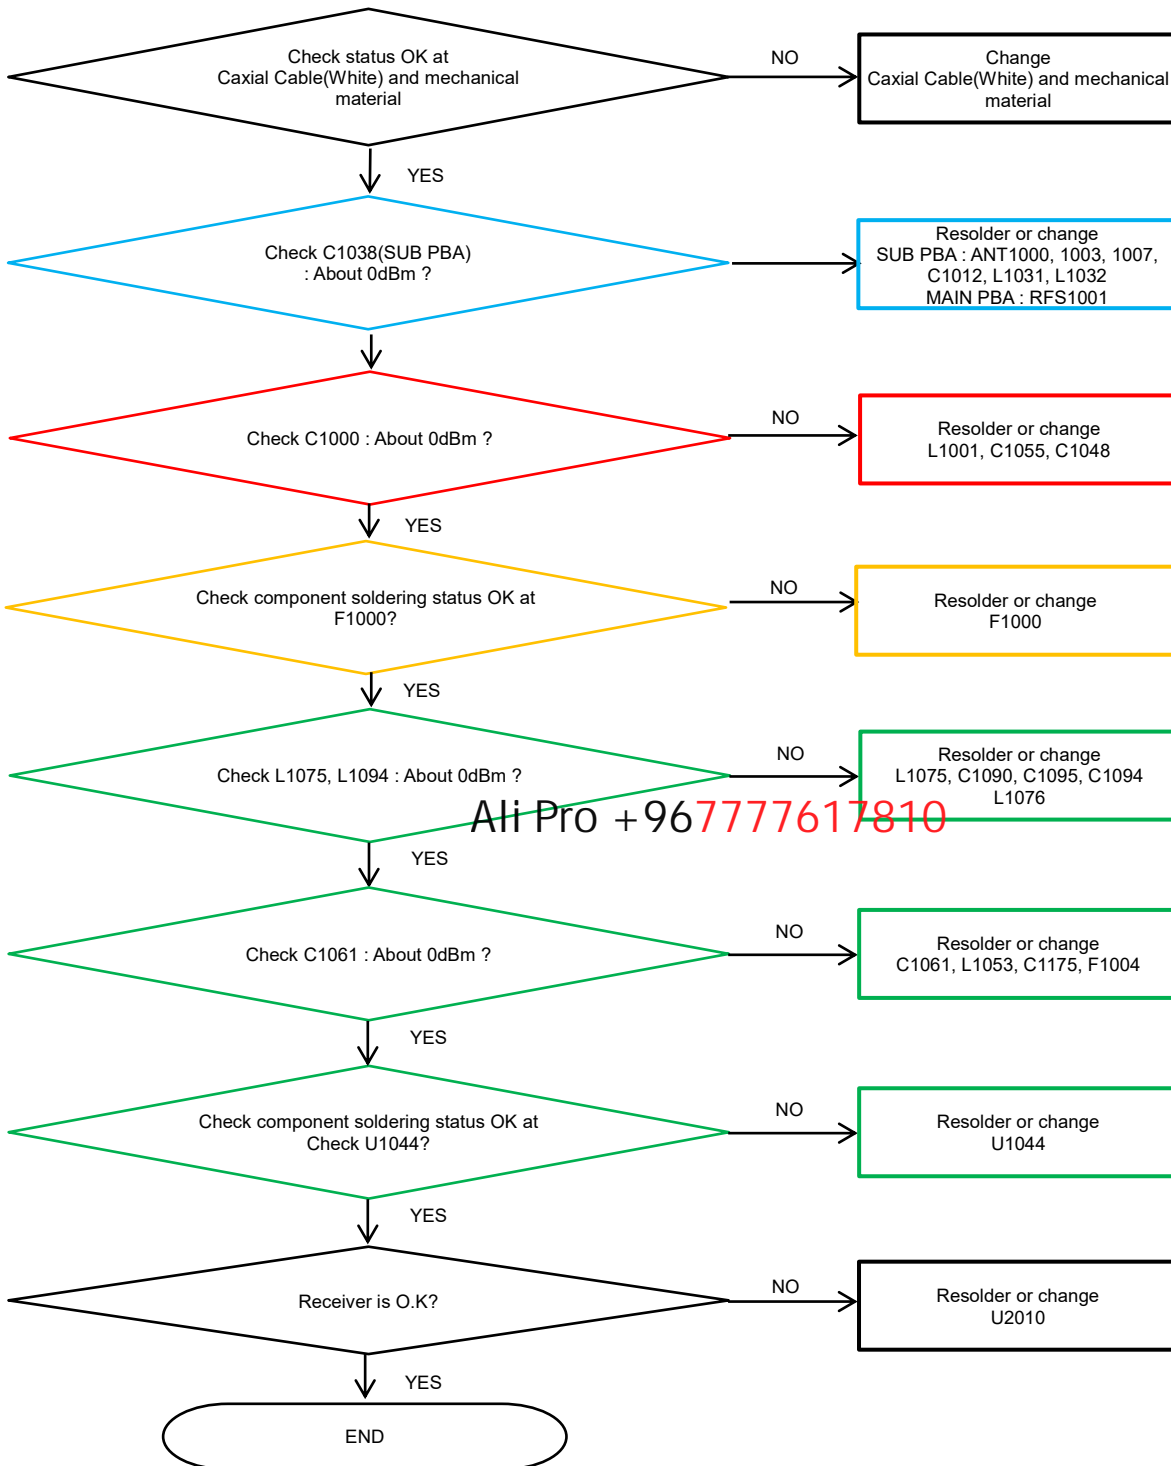

8-3. Flow chart of Troubleshooting.

Oscilloscope

Digital Multimeter

Power Supply

+ driver, ESD Safe Tweezer

8960 & Spectrum Analyzer

Soldering iron

8. Level 3 Repair

Ali Pro +967777617810

8. Level 3 Repair

8-4-23. LTE B12/17/20/28 NR_SUB6 N20/28 DRx

Ali Pro +967777617810

8. Level 3 Repair

8-4-24. GSM1900, WCDMA B2, LTE B2 DRx

8. Level 3 Repair

8-4-25. GSM1800, WCDMA B3, LTE B3, NR N3 DRx

All Pro +967777617810

8. Level 3 Repair

8-4-26. WCDMA B1, LTE B1, NR N1 DRx

8. Level 3 Repair

8-4-27. WCDMA B4, LTE B4/66 DRx

All Pro +967777617810

8. Level 3 Repair

8-4-28. LTE B7/38/40/41, NR N7/38/40/41 DRx

All Pro +967777617810

8. Level 3 Repair

8-4-29. NR N78 DRx [SM-A326B/BR]

Ali Pro +967777617810

8. Level 3 Repair

8-4-30. GSM 850/900, WCDMA B5/8, LTE B5/8/12/17/20/26, NR_SUB6 N5/8 Tx

8. Level 3 Repair

8-4-31. LTE B28, NR_SUB6 N28 Tx