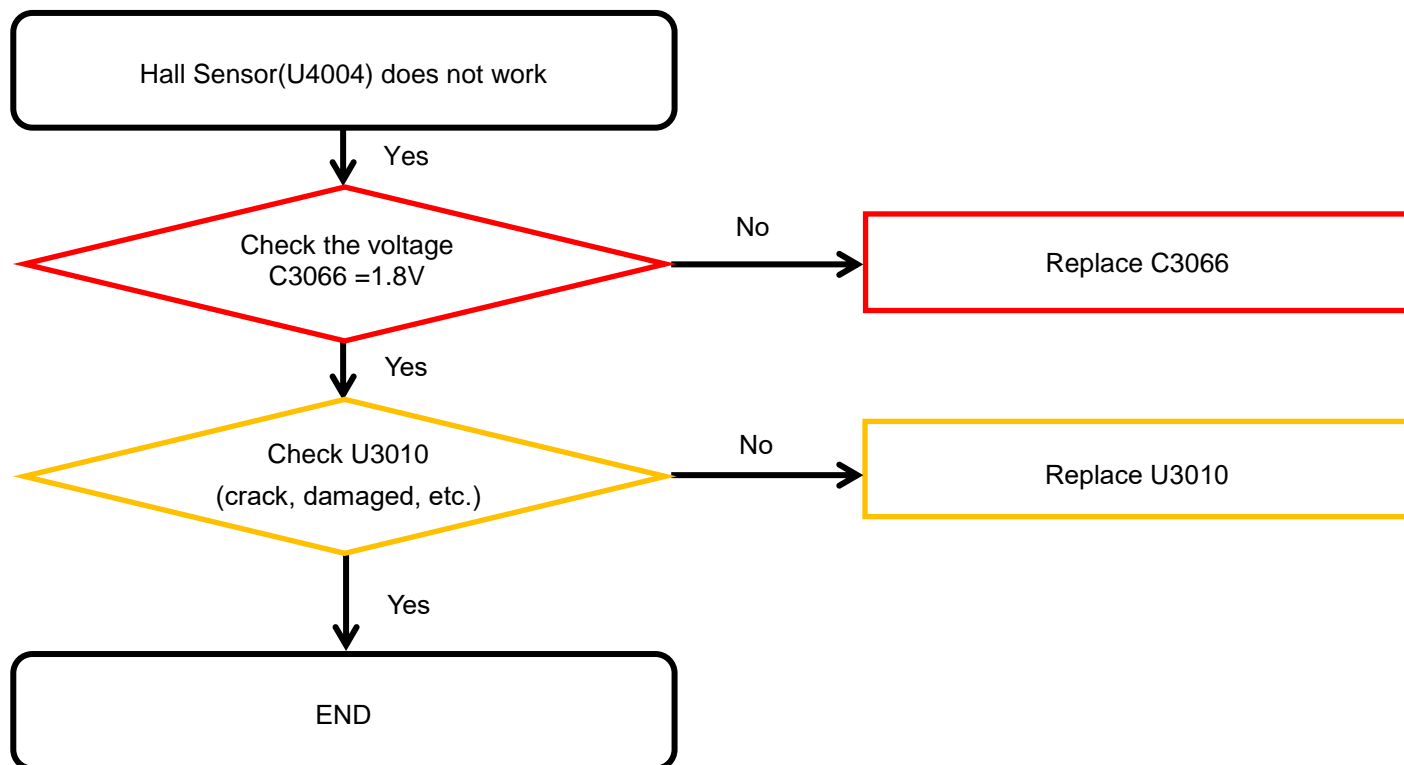

---

8. Level 3 Repair

8-4-6-5. Hall Sensor (Cover Detect)

Ali Pro +967777617810