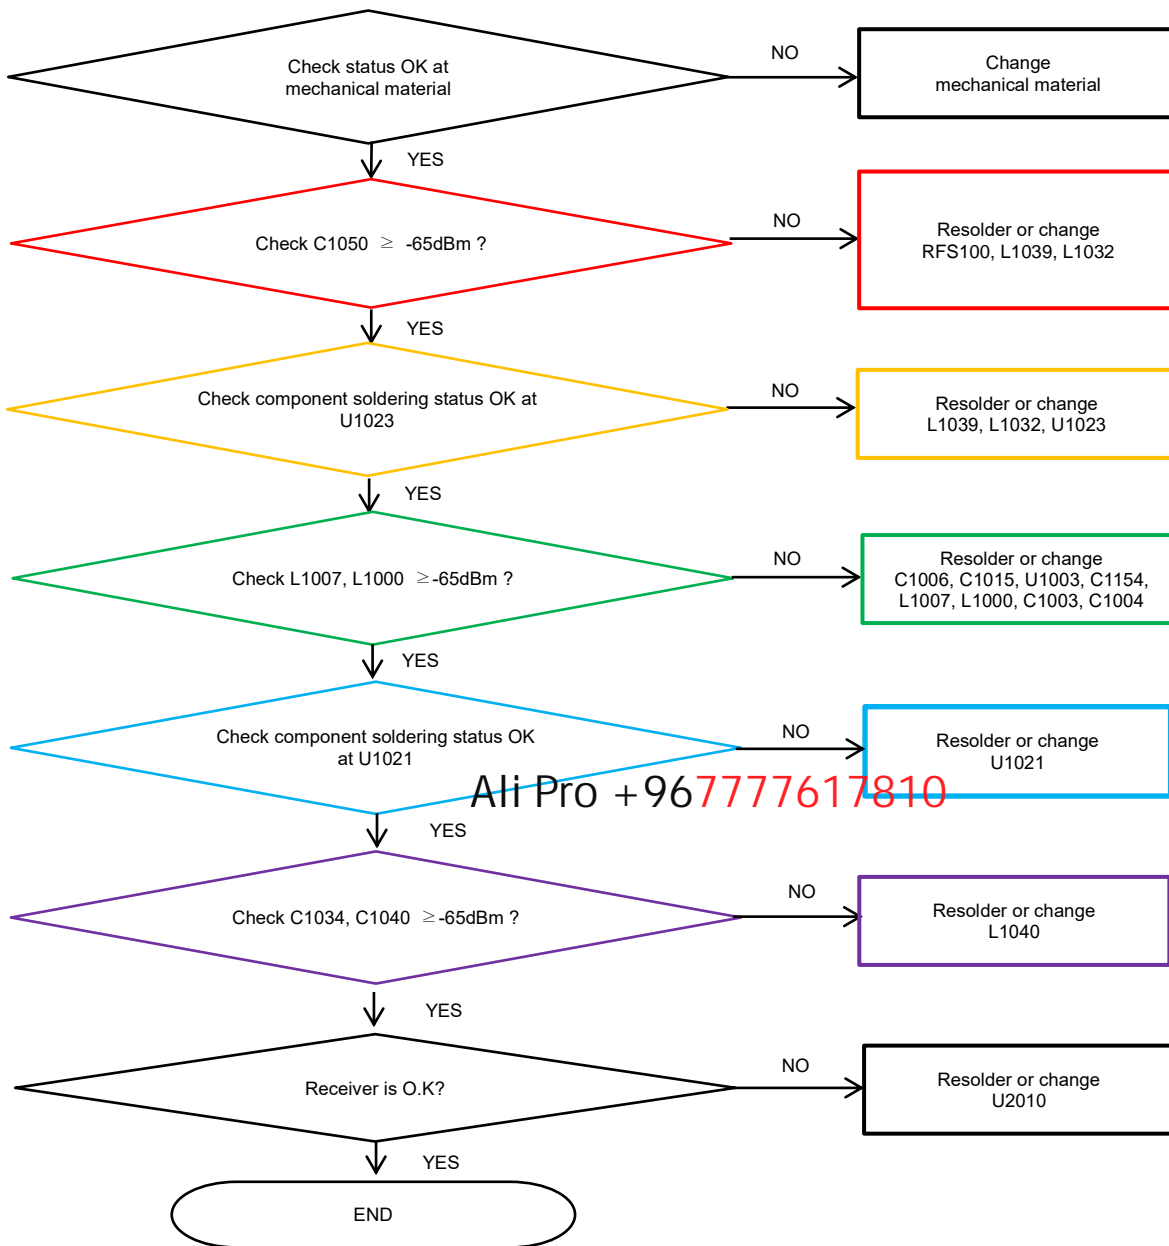

8. Level 3 Repair

8-4-17. GSM 850/900, WCDMA B5/8, LTE B5/8/12/17/20/26/28, NR_SUB6 N5/8/28 PRx

8. Level 3 Repair

8-4-18. GSM1800, 1900, WCDMA B1/2/4, LTE B1/2/3/4/66, NR SUB6 N1/3 PRx

8. Level 3 Repair

8-4-19. LTE B7/38/41, NR_SUB6 N7/38/41 PRx

Ali Pro +967777617810

8. Level 3 Repair

8-4-20. LTE B40, NR_SUB6 N40 PRx

8. Level 3 Repair

8-4-21. NR_SUB6 N78 TX/PRx [SM-A326B/BR]

Ali Pro +967777617810

8. Level 3 Repair

8-4-22. GSM 850/900, WCDMA B5/8, LTE 5/8/26, NR_SUB6 N5/8 DRx

Ali Pro +967777617810

8. Level 3 Repair

8-4-23. LTE B12/17/20/28 NR_SUB6 N20/28 DRx

Ali Pro +967777617810

8. Level 3 Repair

8-4-24. GSM1900, WCDMA B2, LTE B2 DRx

8. Level 3 Repair

8-4-25. GSM1800, WCDMA B3, LTE B3, NR N3 DRx