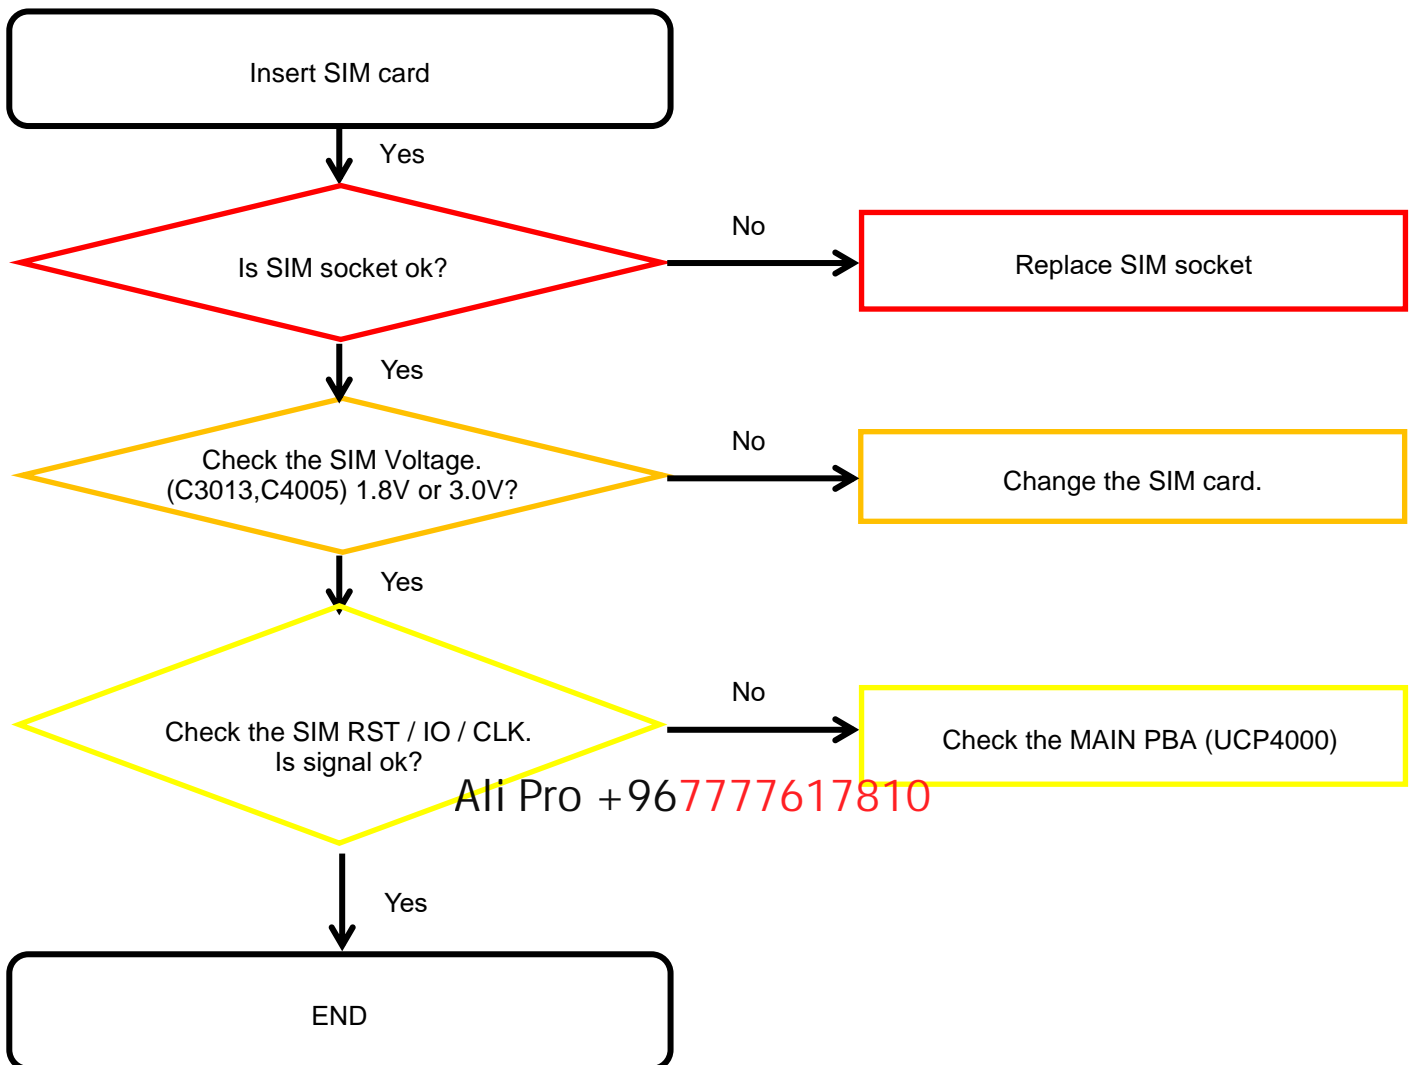

8-4-1. Power On

8. Level 3 Repair

8-4-2. Initial

8. Level 3 Repair

8-4-3. SIM Part

8. Level 3 Repair

8-4-4-1. Cable Charging Part (Normal/Fast)

8. Level 3 Repair