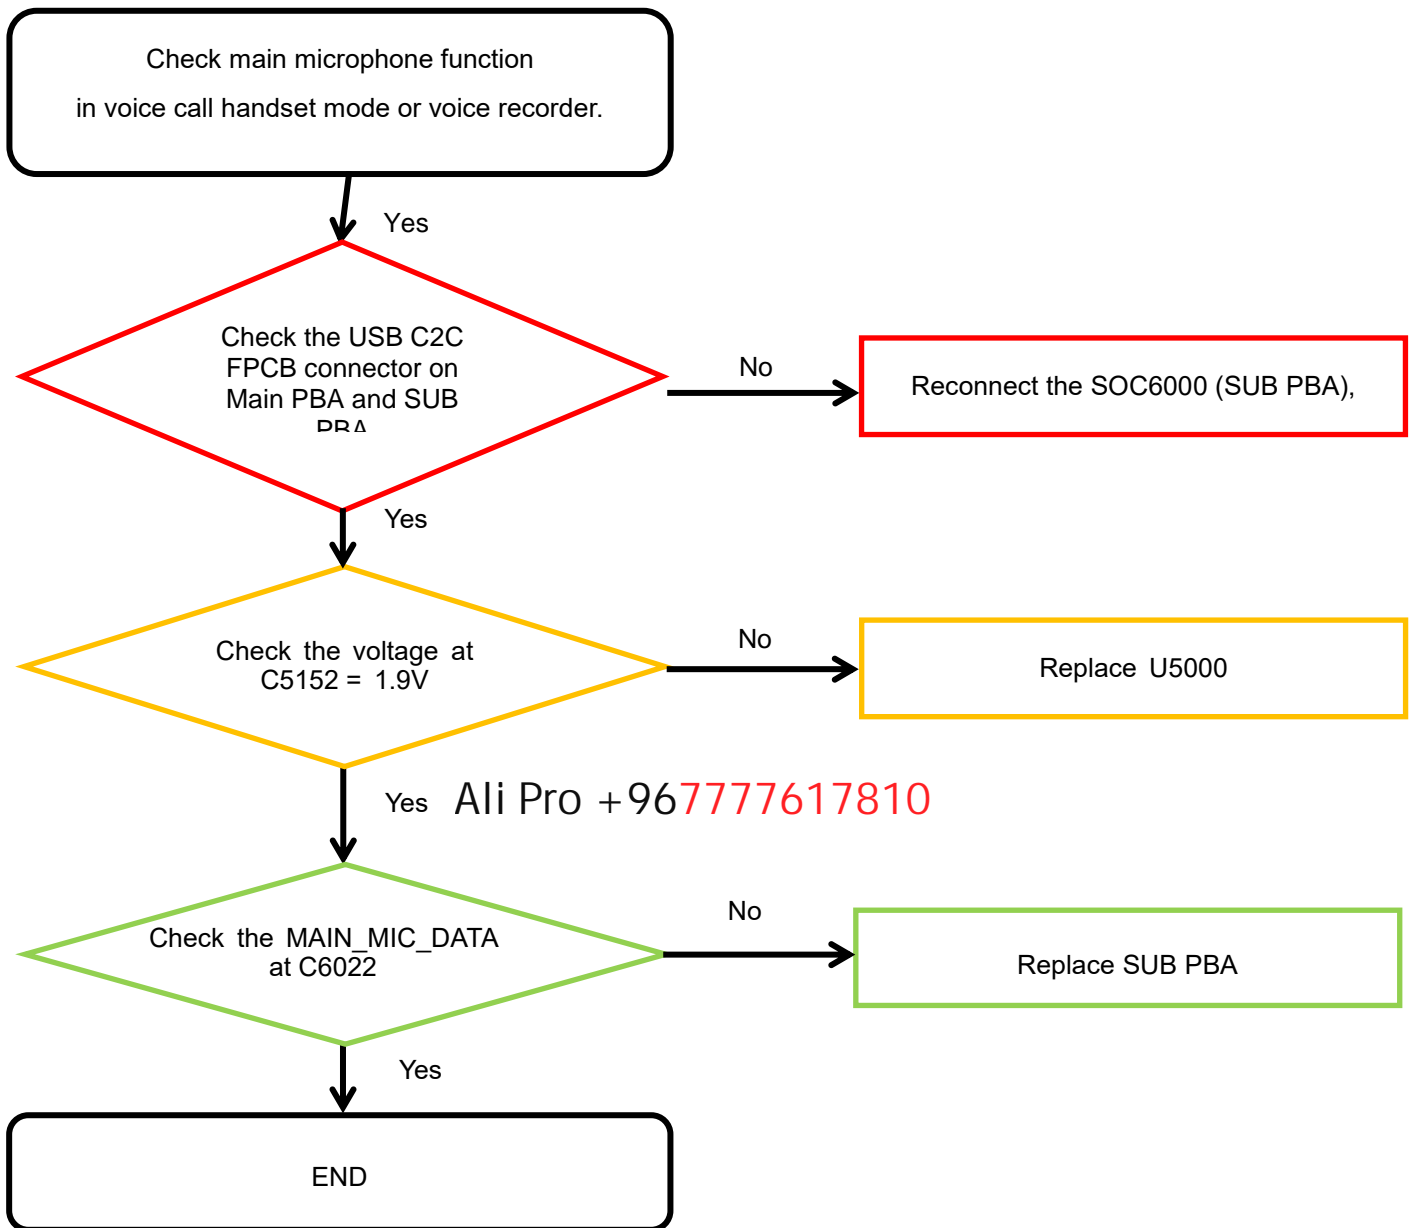

---

8. Level 3 Repair

8-4-7-1. Microphone Part – MAIN MIC