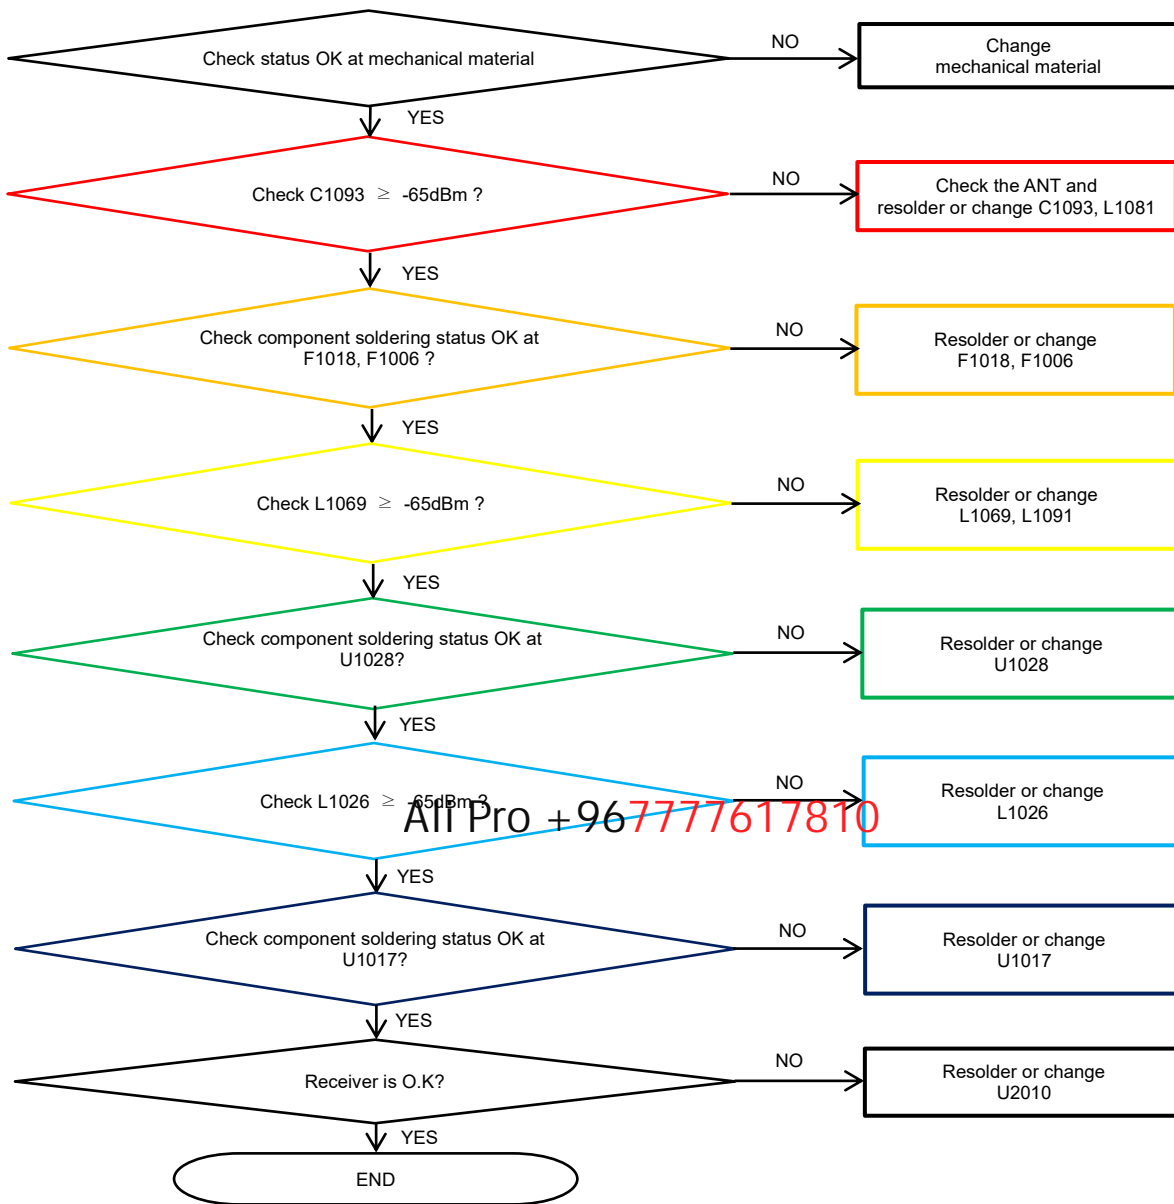

Ali Pro +967777617810

8. Level 3 Repair

8-4-20. LTE B40, NR_SUB6 N40 PRx

8. Level 3 Repair

8-4-21. NR_SUB6 N78 TX/PRx [SM-A326B/BR]

Ali Pro +967777617810

8. Level 3 Repair

8-4-22. GSM 850/900, WCDMA B5/8, LTE 5/8/26, NR_SUB6 N5/8 DRx

Ali Pro +967777617810

8. Level 3 Repair

8-4-23. LTE B12/17/20/28 NR_SUB6 N20/28 DRx

Ali Pro +967777617810

8. Level 3 Repair

8-4-24. GSM1900, WCDMA B2, LTE B2 DRx

8. Level 3 Repair

8-4-25. GSM1800, WCDMA B3, LTE B3, NR N3 DRx

All Pro +967777617810

8. Level 3 Repair

8-4-26. WCDMA B1, LTE B1, NR N1 DRx

8. Level 3 Repair

8-4-27. WCDMA B4, LTE B4/66 DRx

All Pro +967777617810

8. Level 3 Repair

8-4-28. LTE B7/38/40/41, NR N7/38/40/41 DRx