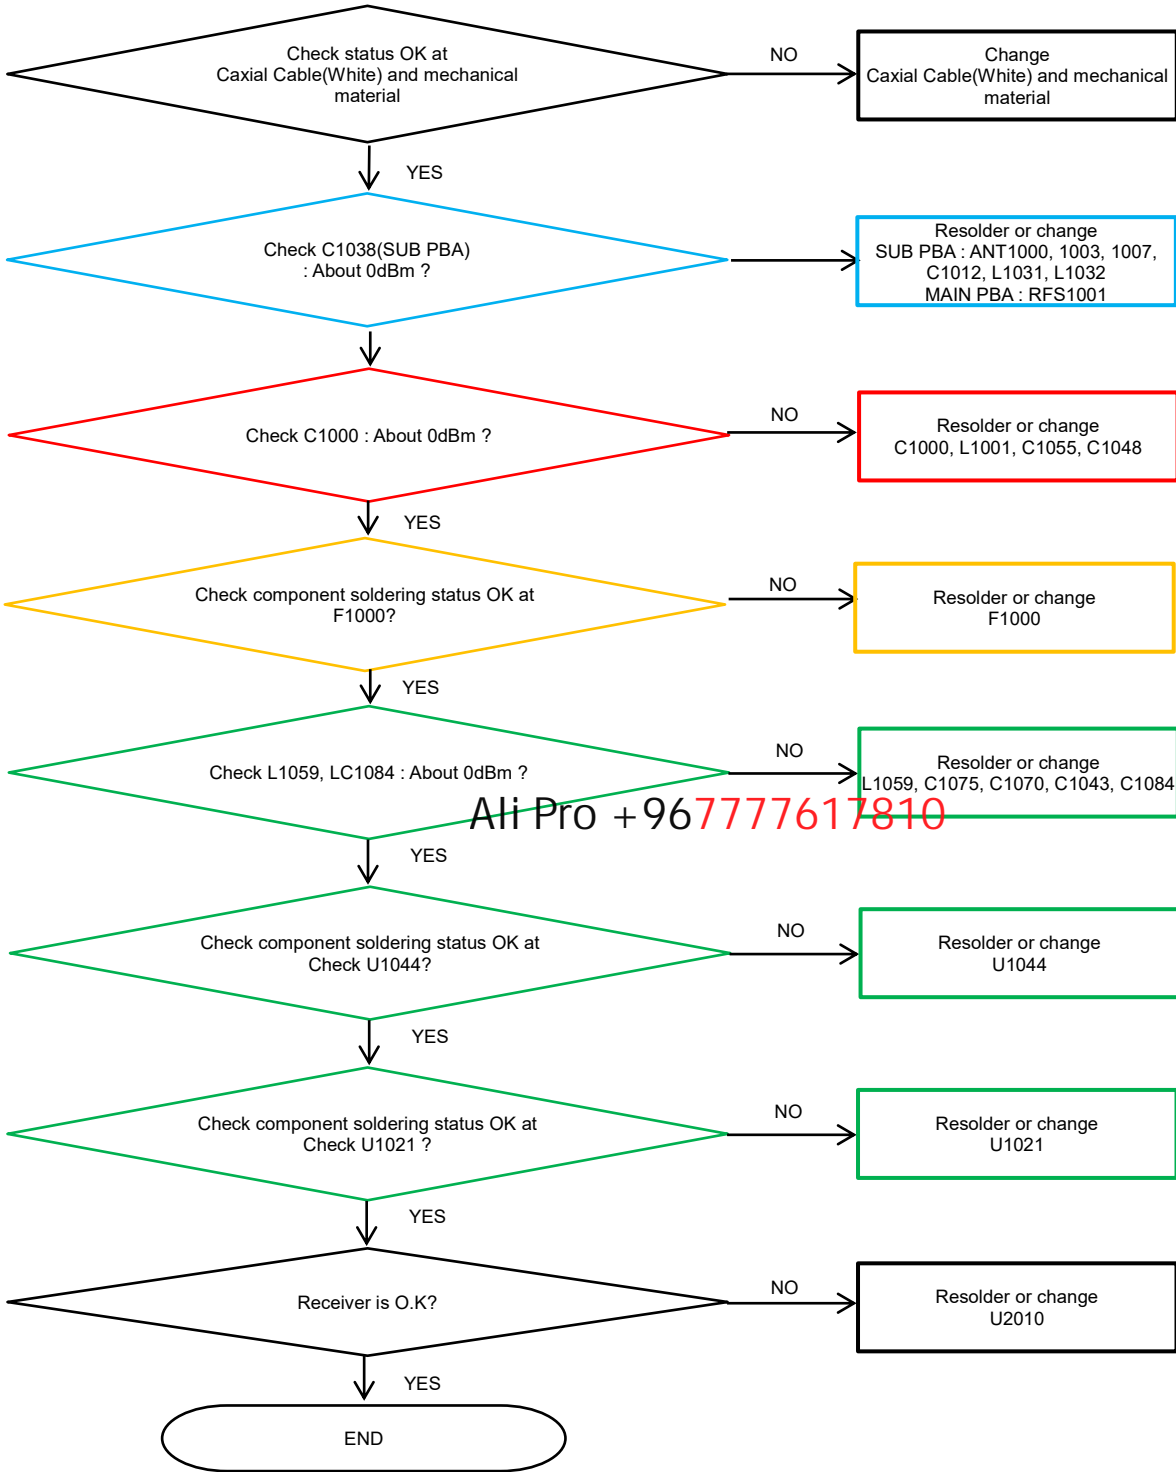

All Pro +967777617810

8. Level 3 Repair

8-4-29. NR N78 DRx [SM-A326B/BR]

Ali Pro +967777617810

8. Level 3 Repair

8-4-30. GSM 850/900, WCDMA B5/8, LTE B5/8/12/17/20/26, NR_SUB6 N5/8 Tx

8. Level 3 Repair

8-4-31. LTE B28, NR_SUB6 N28 Tx

Ali Pro +967777617810

8. Level 3 Repair

8-4-32. WCDMA B1/3/4, LTE B1/3/4/66, NR N1/3 Tx

Ali Pro +967777617810

8. Level 3 Repair

8-4-33. GSM 1800 Tx

Ali Pro +967777617810

8. Level 3 Repair

8-4-34. GSM 1900, WCDMA B2, LTE B2 Tx

Ali Pro +967777617810

8. Level 3 Repair

8-4-35. BT/WIFI

Ali Pro +967777617810

8. Level 3 Repair

8-4-36. GPS

8. Level 3 Repair