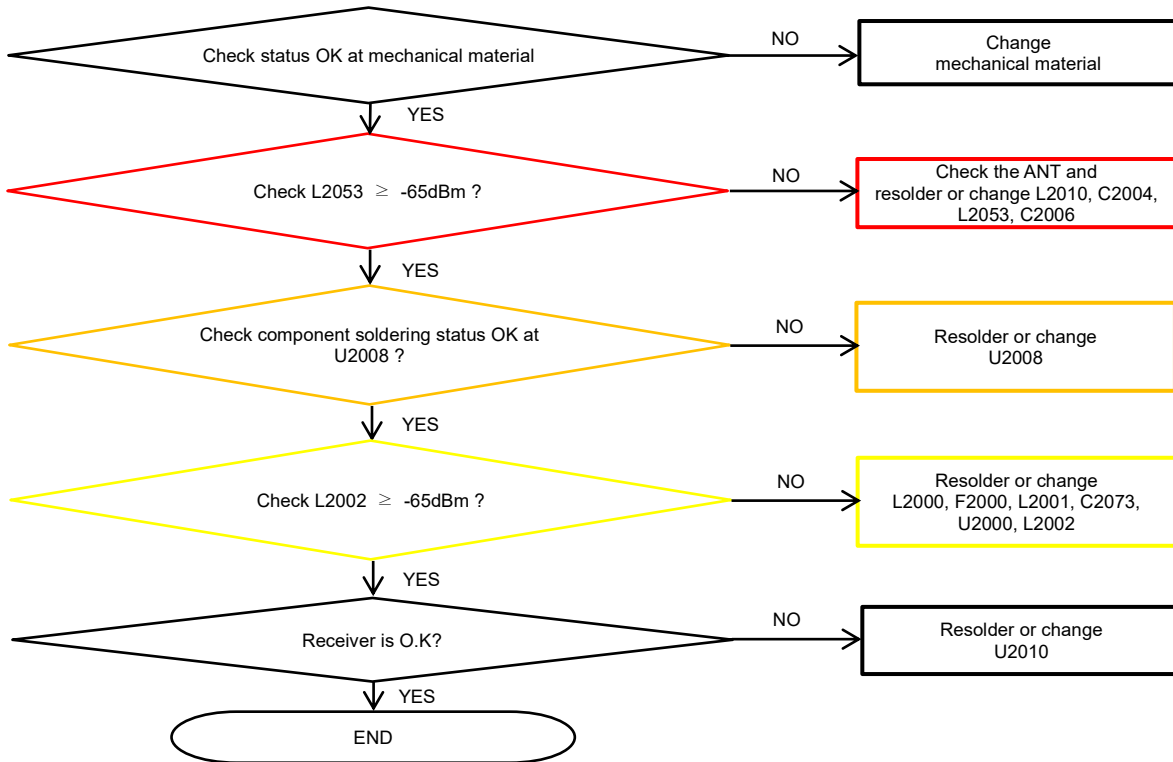

---

8. Level 3 Repair

8-4-29. NR N78 DRx [SM-A326B/BR]

Ali Pro +967777617810