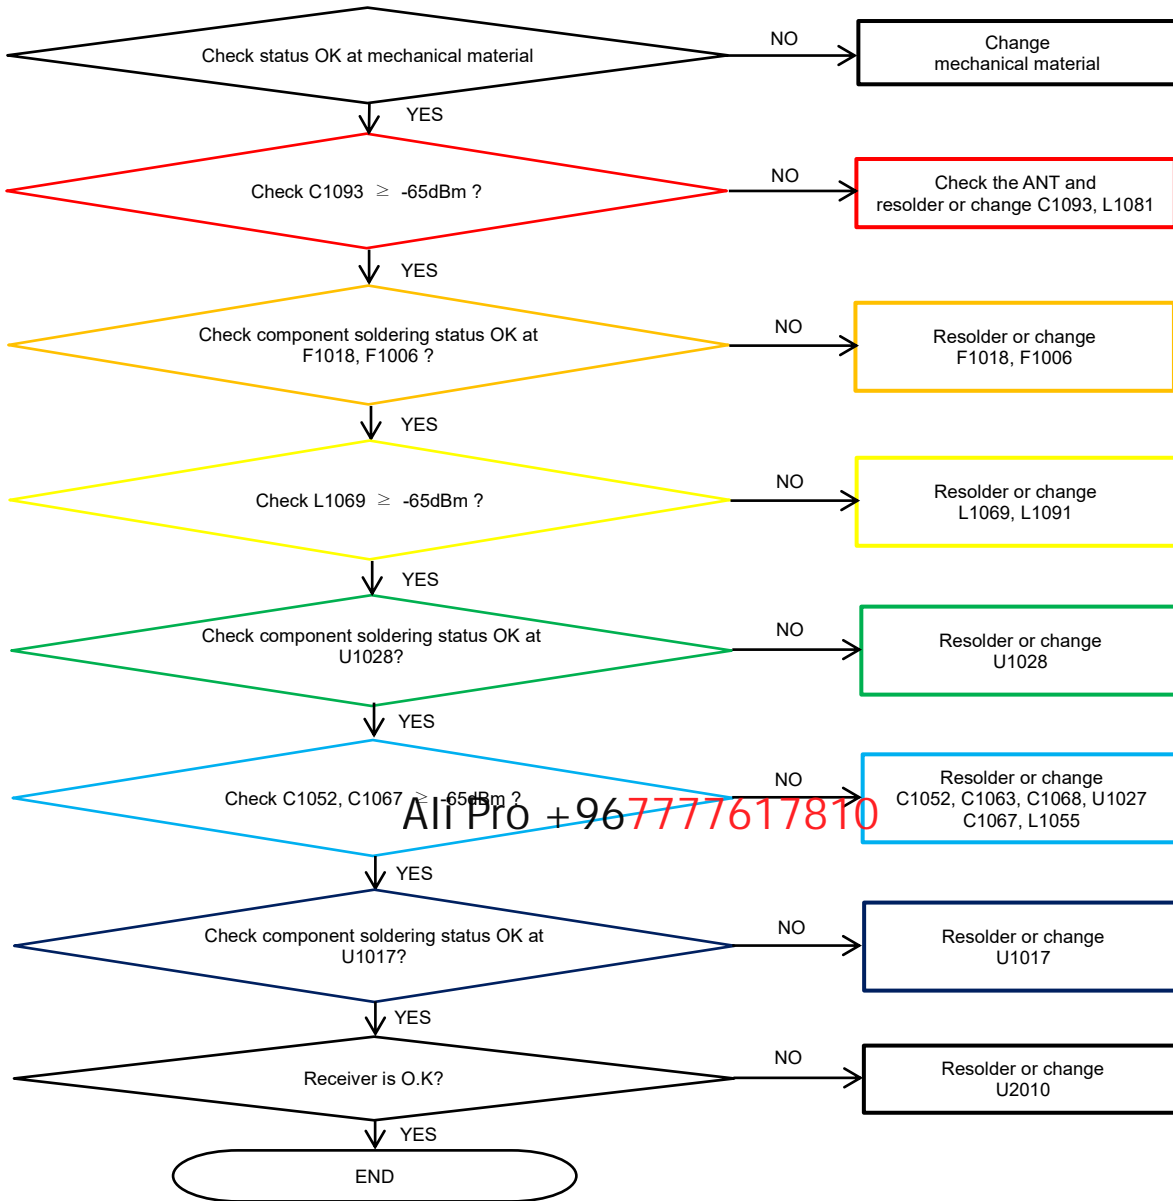

Ali Pro +967777617810

8. Level 3 Repair

8-4-23. LTE B12/17/20/28 NR_SUB6 N20/28 DRx

Ali Pro +967777617810

8. Level 3 Repair

8-4-24. GSM1900, WCDMA B2, LTE B2 DRx

8. Level 3 Repair

8-4-25. GSM1800, WCDMA B3, LTE B3, NR N3 DRx

All Pro +967777617810

8. Level 3 Repair

8-4-26. WCDMA B1, LTE B1, NR N1 DRx

8. Level 3 Repair

8-4-27. WCDMA B4, LTE B4/66 DRx

All Pro +967777617810

8. Level 3 Repair

8-4-28. LTE B7/38/40/41, NR N7/38/40/41 DRx

All Pro +967777617810

8. Level 3 Repair

8-4-29. NR N78 DRx [SM-A326B/BR]

Ali Pro +967777617810

8. Level 3 Repair

8-4-30. GSM 850/900, WCDMA B5/8, LTE B5/8/12/17/20/26, NR_SUB6 N5/8 Tx

8. Level 3 Repair

8-4-31. LTE B28, NR_SUB6 N28 Tx