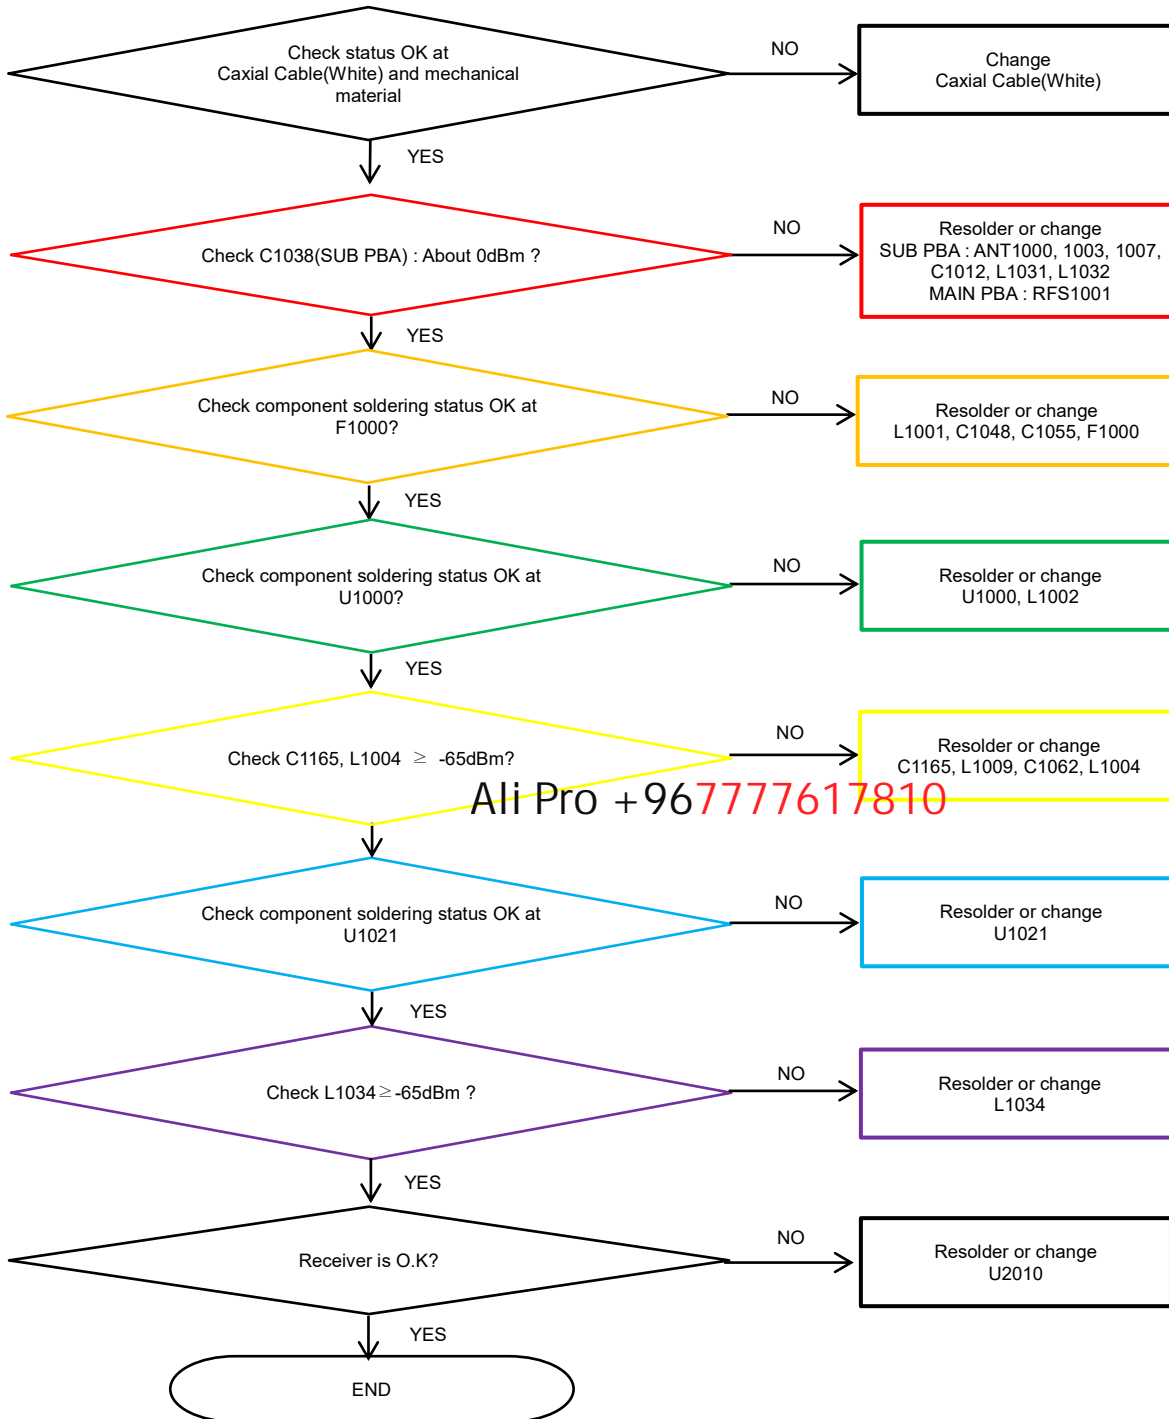

8. Level 3 Repair

8-4-32. WCDMA B1/3/4, LTE B1/3/4/66, NR N1/3 Tx

Ali Pro +967777617810