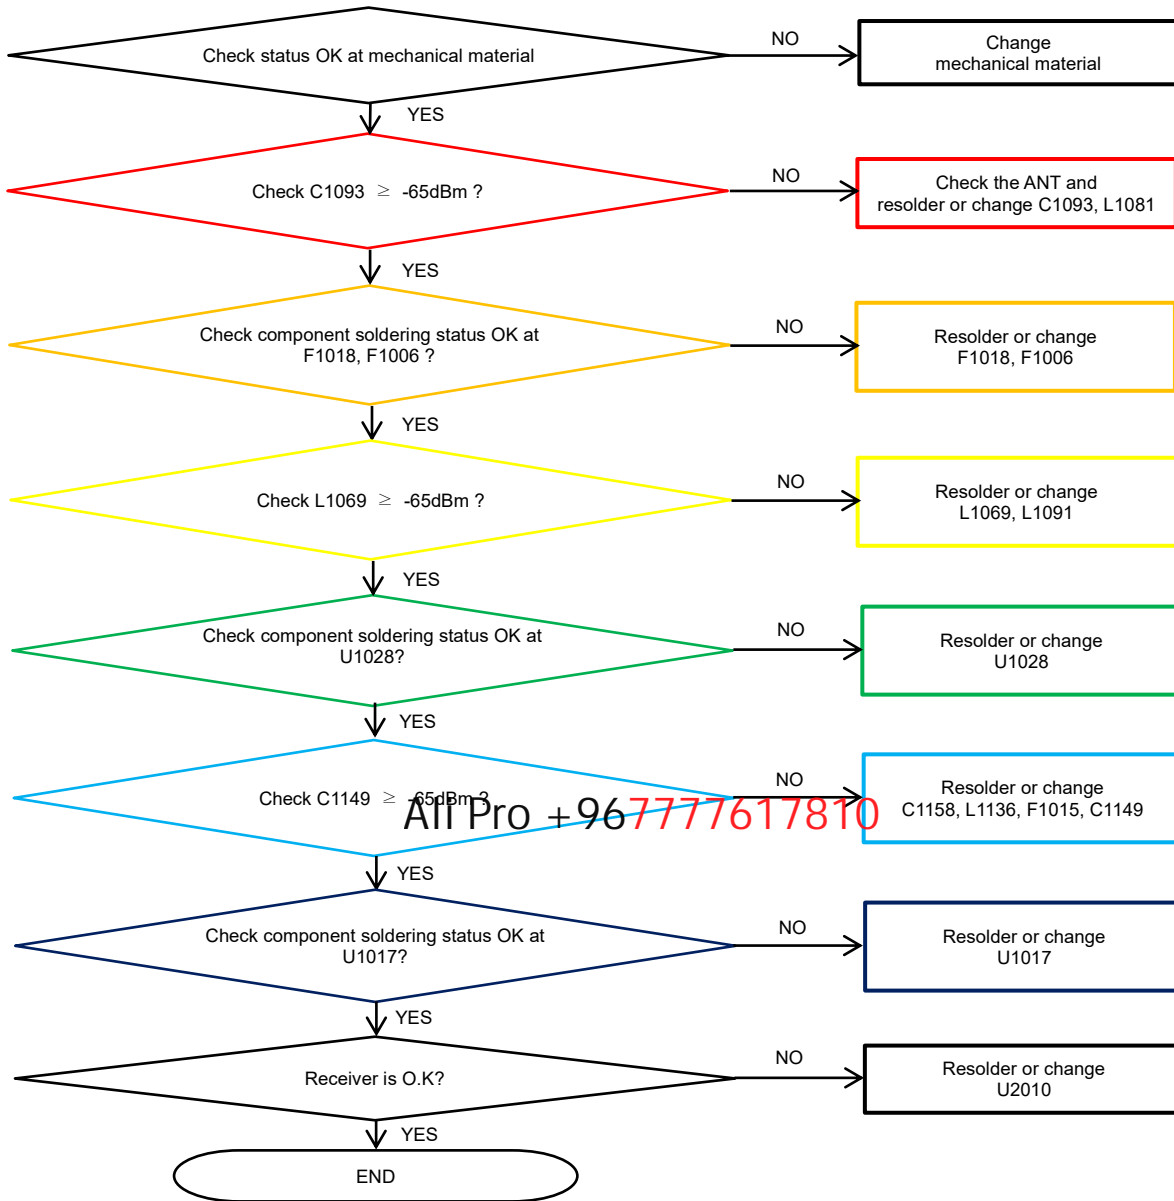

Ali Pro +967777617810

8. Level 3 Repair

8-4-23. LTE B12/17/20/28 NR_SUB6 N20/28 DRx

Ali Pro +967777617810

8. Level 3 Repair

8-4-24. GSM1900, WCDMA B2, LTE B2 DRx

8. Level 3 Repair

8-4-25. GSM1800, WCDMA B3, LTE B3, NR N3 DRx

All Pro +967777617810

8. Level 3 Repair

8-4-26. WCDMA B1, LTE B1, NR N1 DRx

8. Level 3 Repair

8-4-27. WCDMA B4, LTE B4/66 DRx

All Pro +967777617810

8. Level 3 Repair

8-4-28. LTE B7/38/40/41, NR N7/38/40/41 DRx

All Pro +967777617810

8. Level 3 Repair

8-4-29. NR N78 DRx [SM-A326B/BR]

Ali Pro +967777617810

8. Level 3 Repair

8-4-30. GSM 850/900, WCDMA B5/8, LTE B5/8/12/17/20/26, NR_SUB6 N5/8 Tx

8. Level 3 Repair

8-4-31. LTE B28, NR_SUB6 N28 Tx