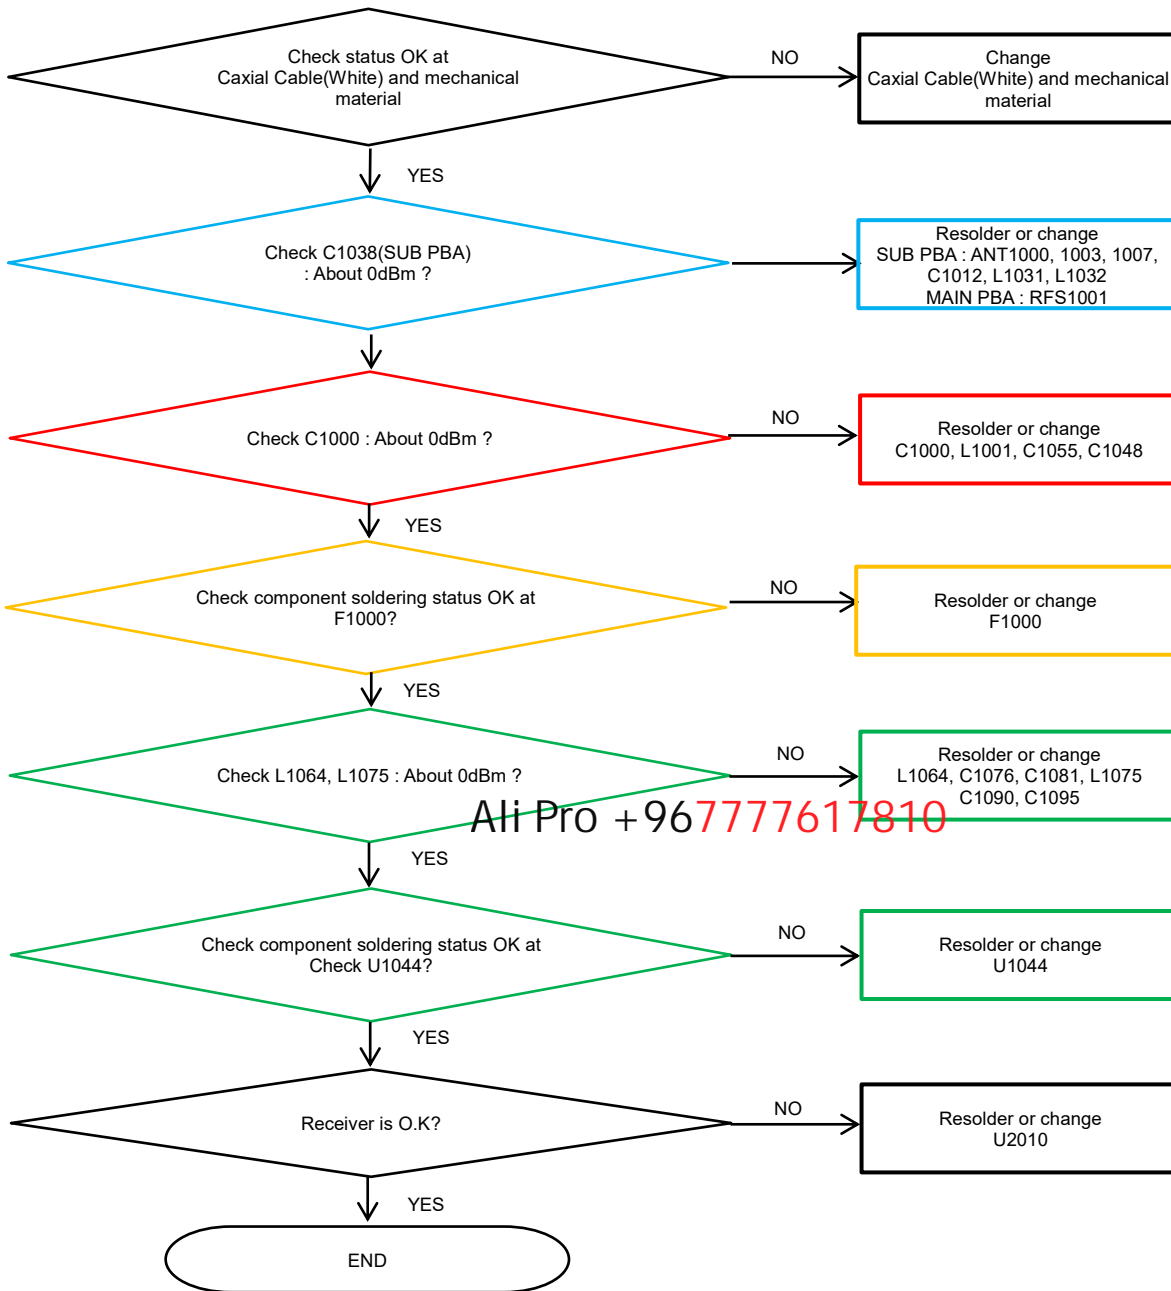

Ali Pro +967777617810

8. Level 3 Repair

8-4-23. LTE B12/17/20/28 NR_SUB6 N20/28 DRx

Ali Pro +967777617810

8. Level 3 Repair

8-4-24. GSM1900, WCDMA B2, LTE B2 DRx

8. Level 3 Repair

8-4-25. GSM1800, WCDMA B3, LTE B3, NR N3 DRx

All Pro +967777617810

8. Level 3 Repair

8-4-26. WCDMA B1, LTE B1, NR N1 DRx

8. Level 3 Repair

8-4-27. WCDMA B4, LTE B4/66 DRx

All Pro +967777617810

8. Level 3 Repair

8-4-28. LTE B7/38/40/41, NR N7/38/40/41 DRx

All Pro +967777617810

8. Level 3 Repair

8-4-29. NR N78 DRx [SM-A326B/BR]

Ali Pro +967777617810

8. Level 3 Repair

8-4-30. GSM 850/900, WCDMA B5/8, LTE B5/8/12/17/20/26, NR_SUB6 N5/8 Tx

8. Level 3 Repair

8-4-31. LTE B28, NR_SUB6 N28 Tx

Ali Pro +967777617810

8. Level 3 Repair

8-4-32. WCDMA B1/3/4, LTE B1/3/4/66, NR N1/3 Tx

Ali Pro +967777617810

8. Level 3 Repair

8-4-33. GSM 1800 Tx

Ali Pro +967777617810

8. Level 3 Repair