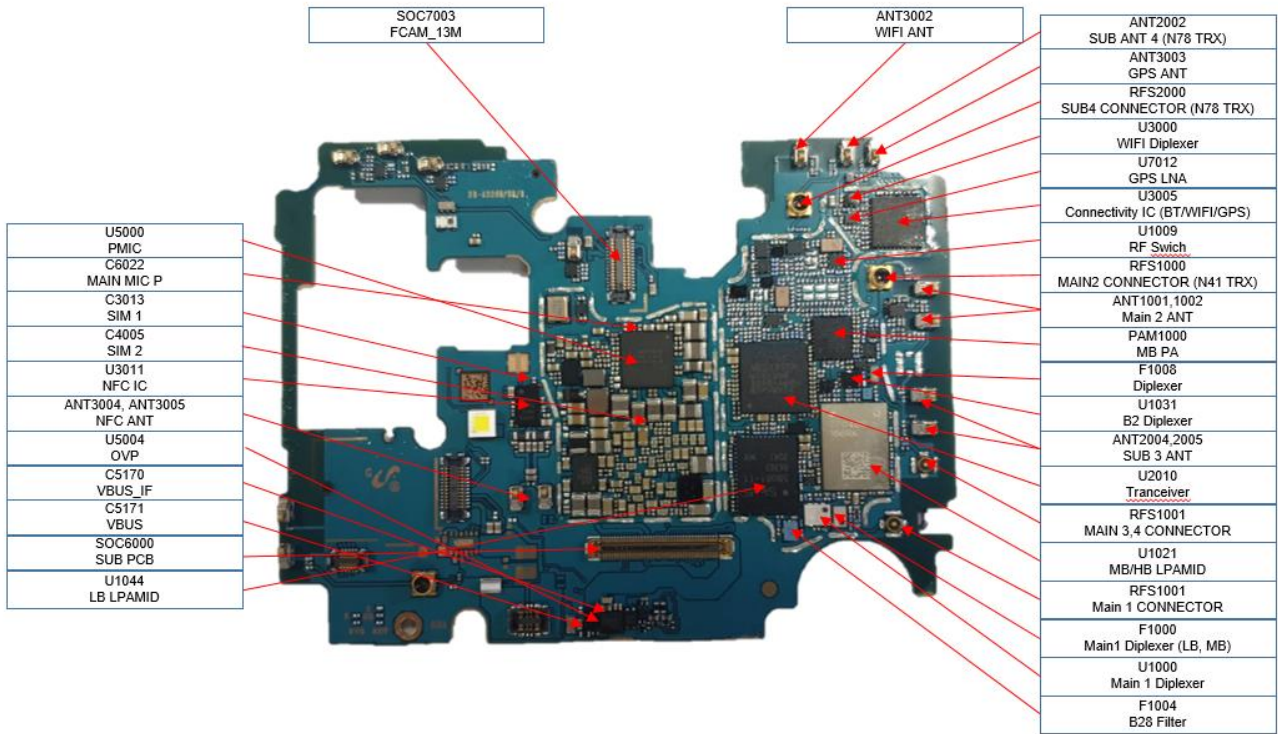

اليمن السعيد

The happy Yemen

8. Level 3 Repair

8-1. Components Layout

PBA (Bottom)

PBA (Top)

Ali Pro +967777617810

8. Level 3 Repair

8-3. Flow chart of Troubleshooting.

Oscilloscope

Digital Multimeter

Power Supply

+ driver, ESD Safe Tweezer

8960 & Spectrum Analyzer

Soldering iron

8. Level 3 Repair

8-4-1. Power On

8. Level 3 Repair

8-4-2. Initial

8. Level 3 Repair

8-4-3. SIM Part

8. Level 3 Repair

8-4-4-1. Cable Charging Part (Normal/Fast)

8. Level 3 Repair

8-4-5. OTG

8. Level 3 Repair

8-4-6-1. Magnetic Senso

Ali Pro +967777617810

8. Level 3 Repair

8-4-6-2. 6Axis Sensor (MAIN)

8. Level 3 Repair

8-4-6-3. Proximity Light sensor (MAIN)