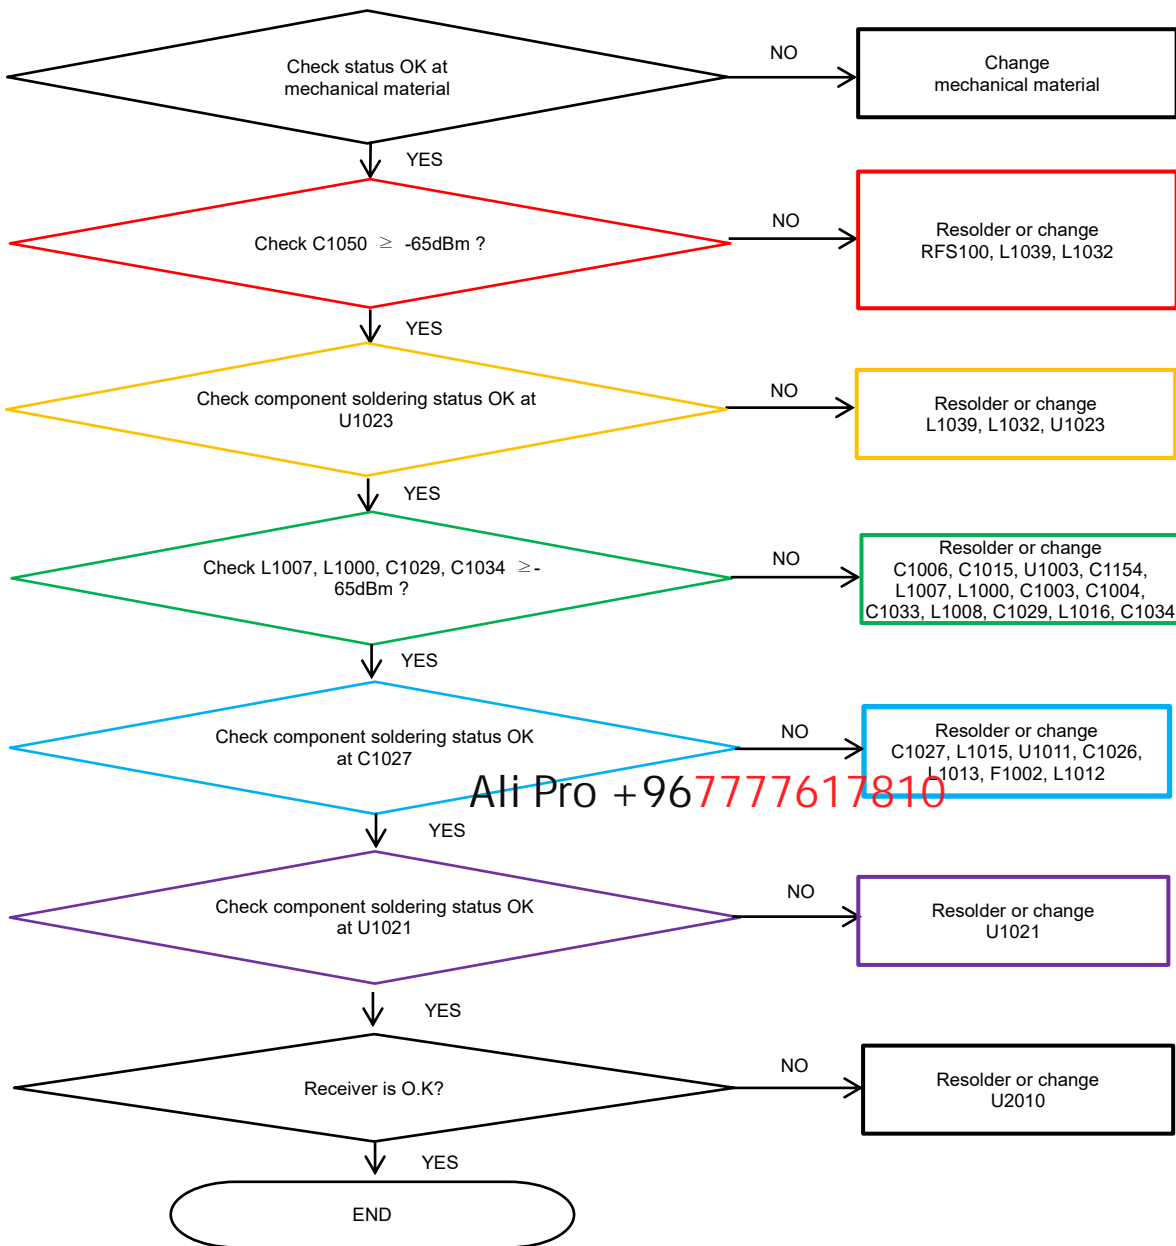

8. Level 3 Repair

8-4-17. GSM 850/900, WCDMA B5/8, LTE B5/8/12/17/20/26/28, NR_SUB6 N5/8/28 PRx

8. Level 3 Repair

8-4-18. GSM1800, 1900, WCDMA B1/2/4, LTE B1/2/3/4/66, NR SUB6 N1/3 PRx

8. Level 3 Repair

8-4-19. LTE B7/38/41, NR_SUB6 N7/38/41 PRx

Ali Pro +967777617810

8. Level 3 Repair

8-4-20. LTE B40, NR_SUB6 N40 PRx

8. Level 3 Repair

8-4-21. NR_SUB6 N78 TX/PRx [SM-A326B/BR]

Ali Pro +967777617810

8. Level 3 Repair

8-4-22. GSM 850/900, WCDMA B5/8, LTE 5/8/26, NR_SUB6 N5/8 DRx