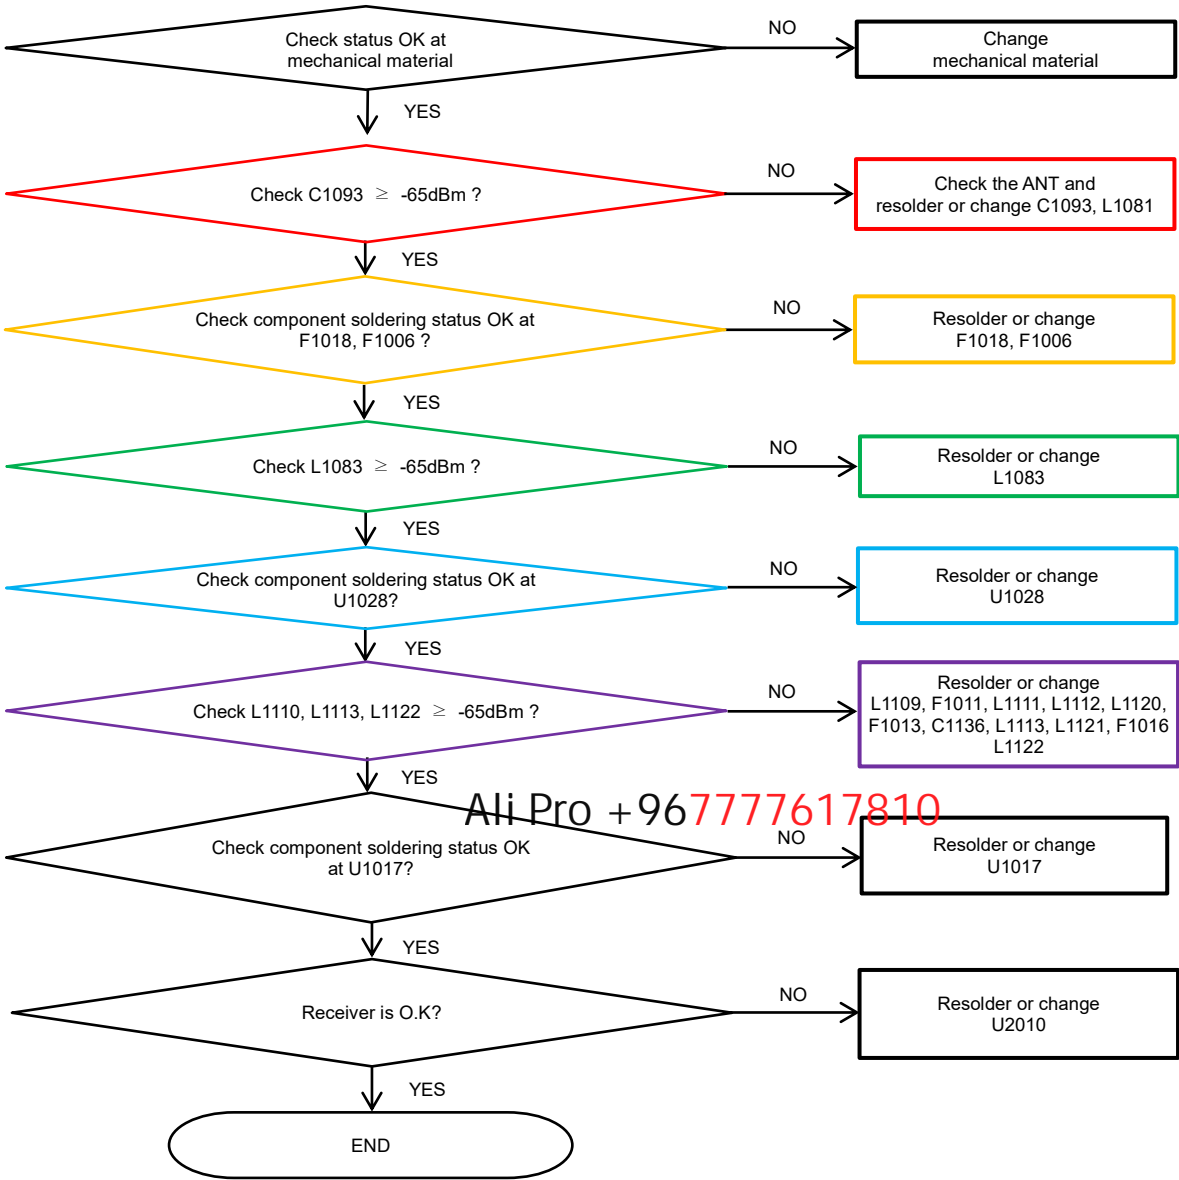

8. Level 3 Repair

8-4-17. GSM 850/900, WCDMA B5/8, LTE B5/8/12/17/20/26/28, NR_SUB6 N5/8/28 PRx

8. Level 3 Repair

8-4-18. GSM1800, 1900, WCDMA B1/2/4, LTE B1/2/3/4/66, NR SUB6 N1/3 PRx

8. Level 3 Repair

8-4-19. LTE B7/38/41, NR_SUB6 N7/38/41 PRx

Ali Pro +967777617810

8. Level 3 Repair

8-4-20. LTE B40, NR_SUB6 N40 PRx

8. Level 3 Repair

8-4-21. NR_SUB6 N78 TX/PRx [SM-A326B/BR]

Ali Pro +967777617810

8. Level 3 Repair

8-4-22. GSM 850/900, WCDMA B5/8, LTE 5/8/26, NR_SUB6 N5/8 DRx

Ali Pro +967777617810

8. Level 3 Repair

8-4-23. LTE B12/17/20/28 NR_SUB6 N20/28 DRx

Ali Pro +967777617810

8. Level 3 Repair

8-4-24. GSM1900, WCDMA B2, LTE B2 DRx

8. Level 3 Repair

8-4-25. GSM1800, WCDMA B3, LTE B3, NR N3 DRx