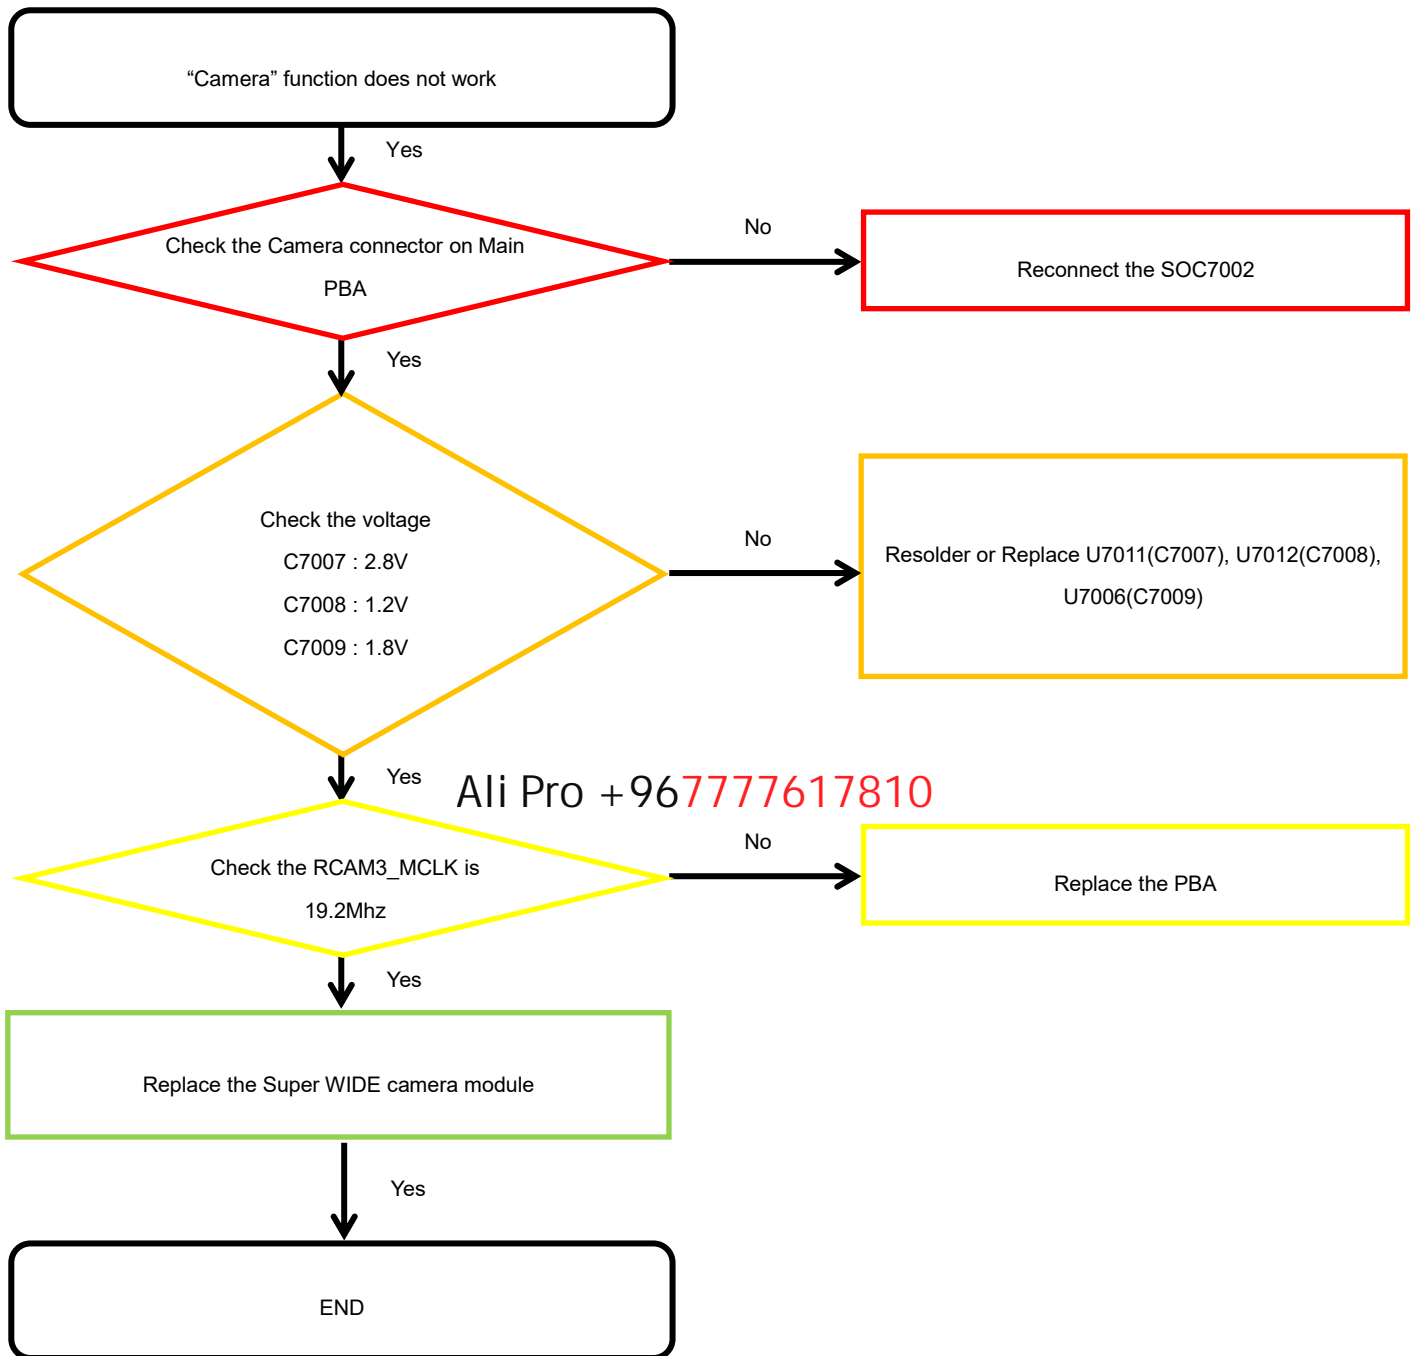

8. Level 3 Repair

8-4-9. Receiver Part

8. Level 3 Repair

8-4-10. Main Display

8. Level 3 Repair

8-4-11. 48M Rear Wide CAMERA

8. Level 3 Repair

8-4-12. 8M Rear Super Wide CAMERA