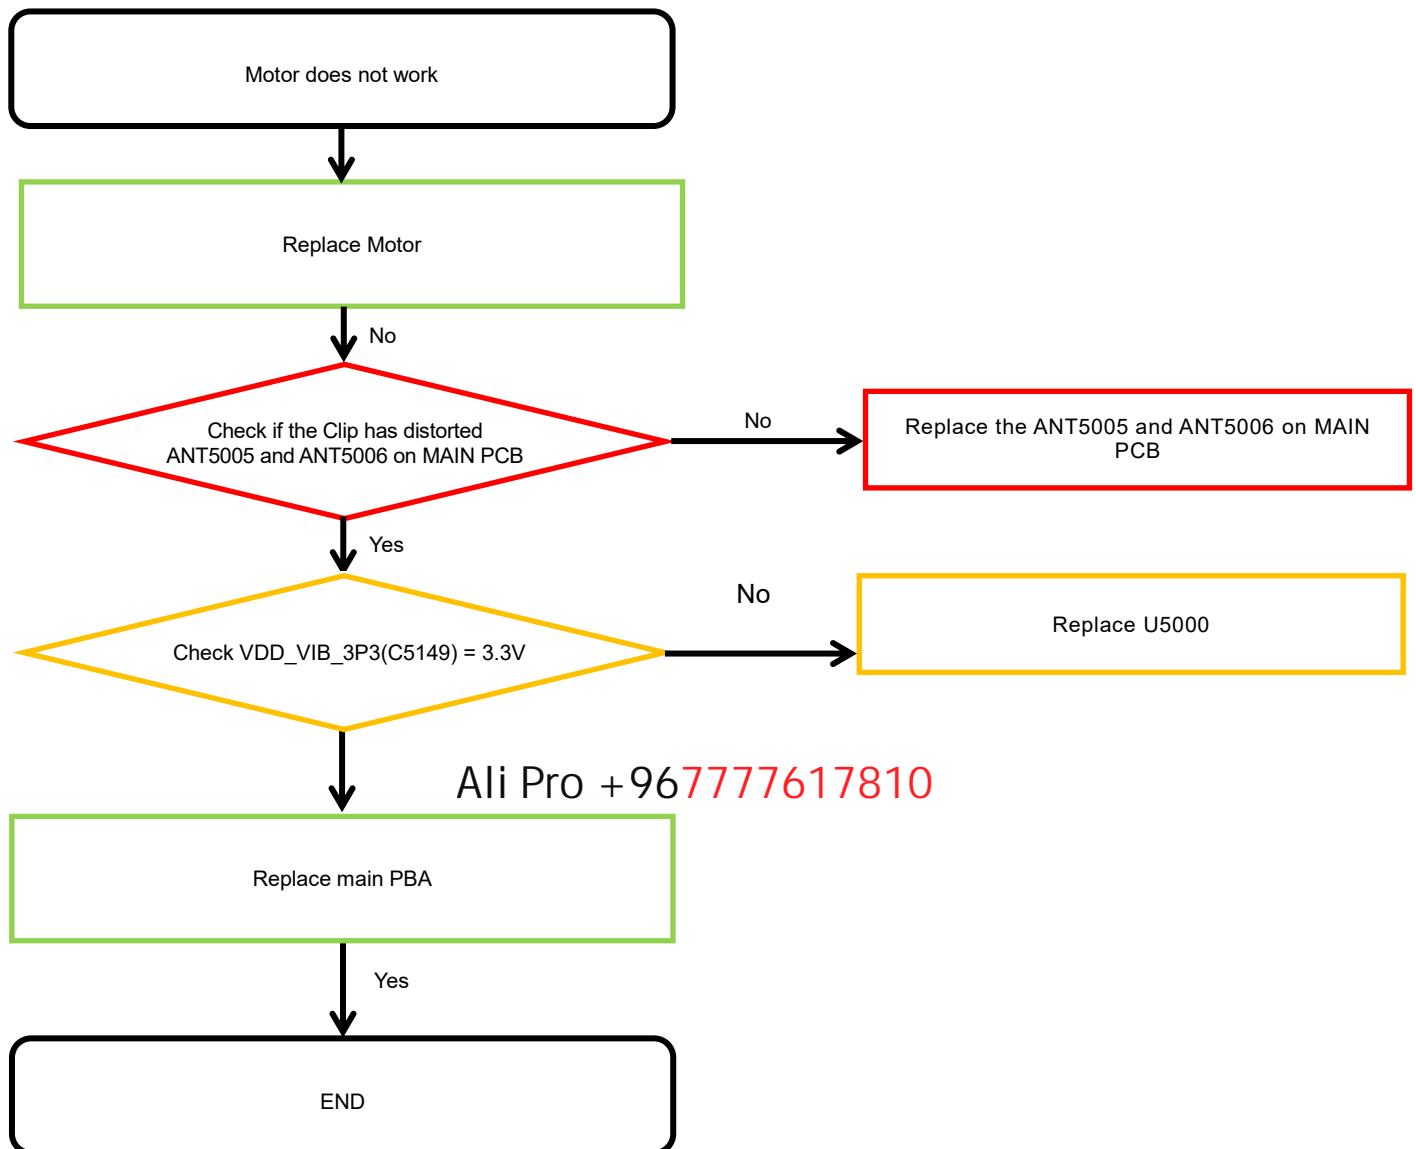

8. Level 3 Repair

8-4-13. 5M Macro CAMERA

8. Level 3 Repair

8-4-14. 13M Front CAMERA

8. Level 3 Repair

8-4-15. LCD(Touch) MAIN

8. Level 3 Repair

8-4-16. Motor

8. Level 3 Repair

8-4-17. GSM 850/900, WCDMA B5/8, LTE B5/8/12/17/20/26/28, NR_SUB6 N5/8/28 PRx

8. Level 3 Repair

8-4-18. GSM1800, 1900, WCDMA B1/2/4, LTE B1/2/3/4/66, NR SUB6 N1/3 PRx

8. Level 3 Repair

8-4-19. LTE B7/38/41, NR_SUB6 N7/38/41 PRx