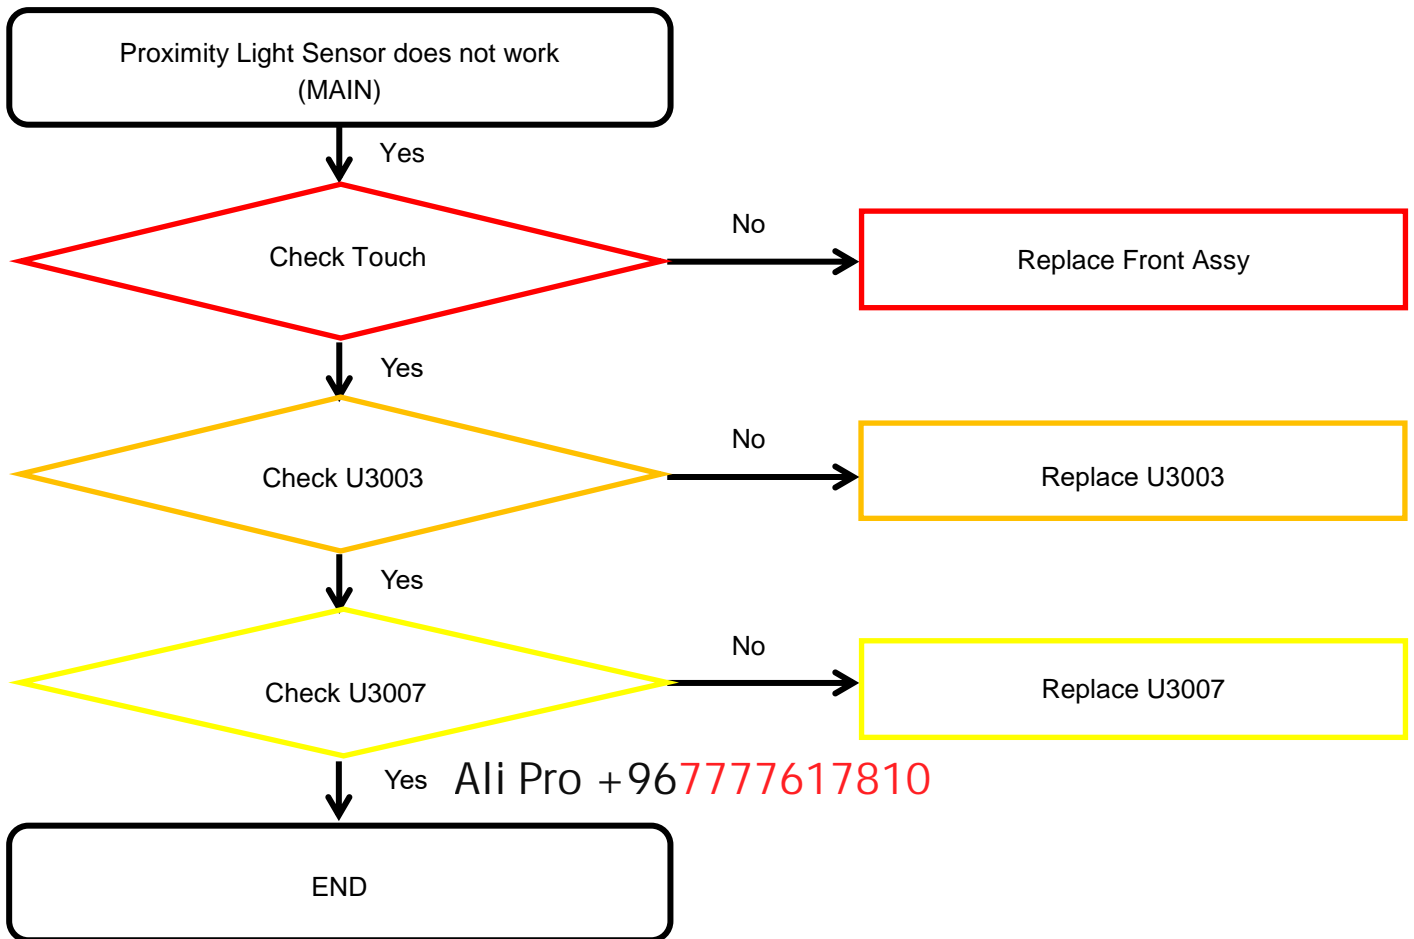

8-4-1. Power On

8. Level 3 Repair

8-4-2. Initial

8. Level 3 Repair

8-4-3. SIM Part

8. Level 3 Repair

8-4-4-1. Cable Charging Part (Normal/Fast)

8. Level 3 Repair

8-4-5. OTG

8. Level 3 Repair

8-4-6-1. Magnetic Senso

Ali Pro +967777617810

8. Level 3 Repair

8-4-6-2. 6Axis Sensor (MAIN)

8. Level 3 Repair

8-4-6-3. Proximity Light sensor (MAIN)

8. Level 3 Repair

8-4-6-4. Ambient Light sensor (MAIN)

8. Level 3 Repair

8-4-6-5. Hall Sensor (Cover Detect)

Ali Pro +967777617810

8. Level 3 Repair

8-4-6-6. Hall Sensor (Flip Detect)

Ali Pro +967777617810