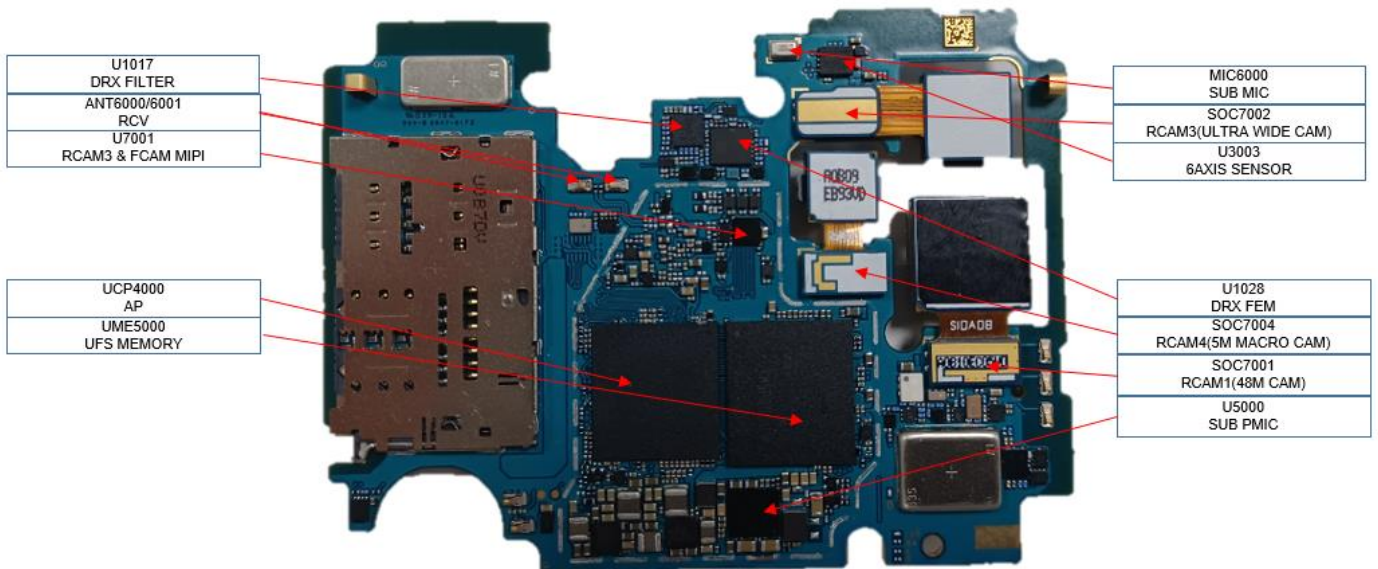

اليمن السعيد

The happy Yemen

8. Level 3 Repair

8-1. Components Layout

PBA (Bottom)

PBA (Top)

Ali Pro +967777617810

8. Level 3 Repair

8-3. Flow chart of Troubleshooting.

Oscilloscope

Digital Multimeter

Power Supply

+ driver, ESD Safe Tweezer

8960 & Spectrum Analyzer

Soldering iron

8. Level 3 Repair

8-4-1. Power On

8. Level 3 Repair

8-4-2. Initial

8. Level 3 Repair

8-4-3. SIM Part

8. Level 3 Repair

8-4-4-1. Cable Charging Part (Normal/Fast)

8. Level 3 Repair