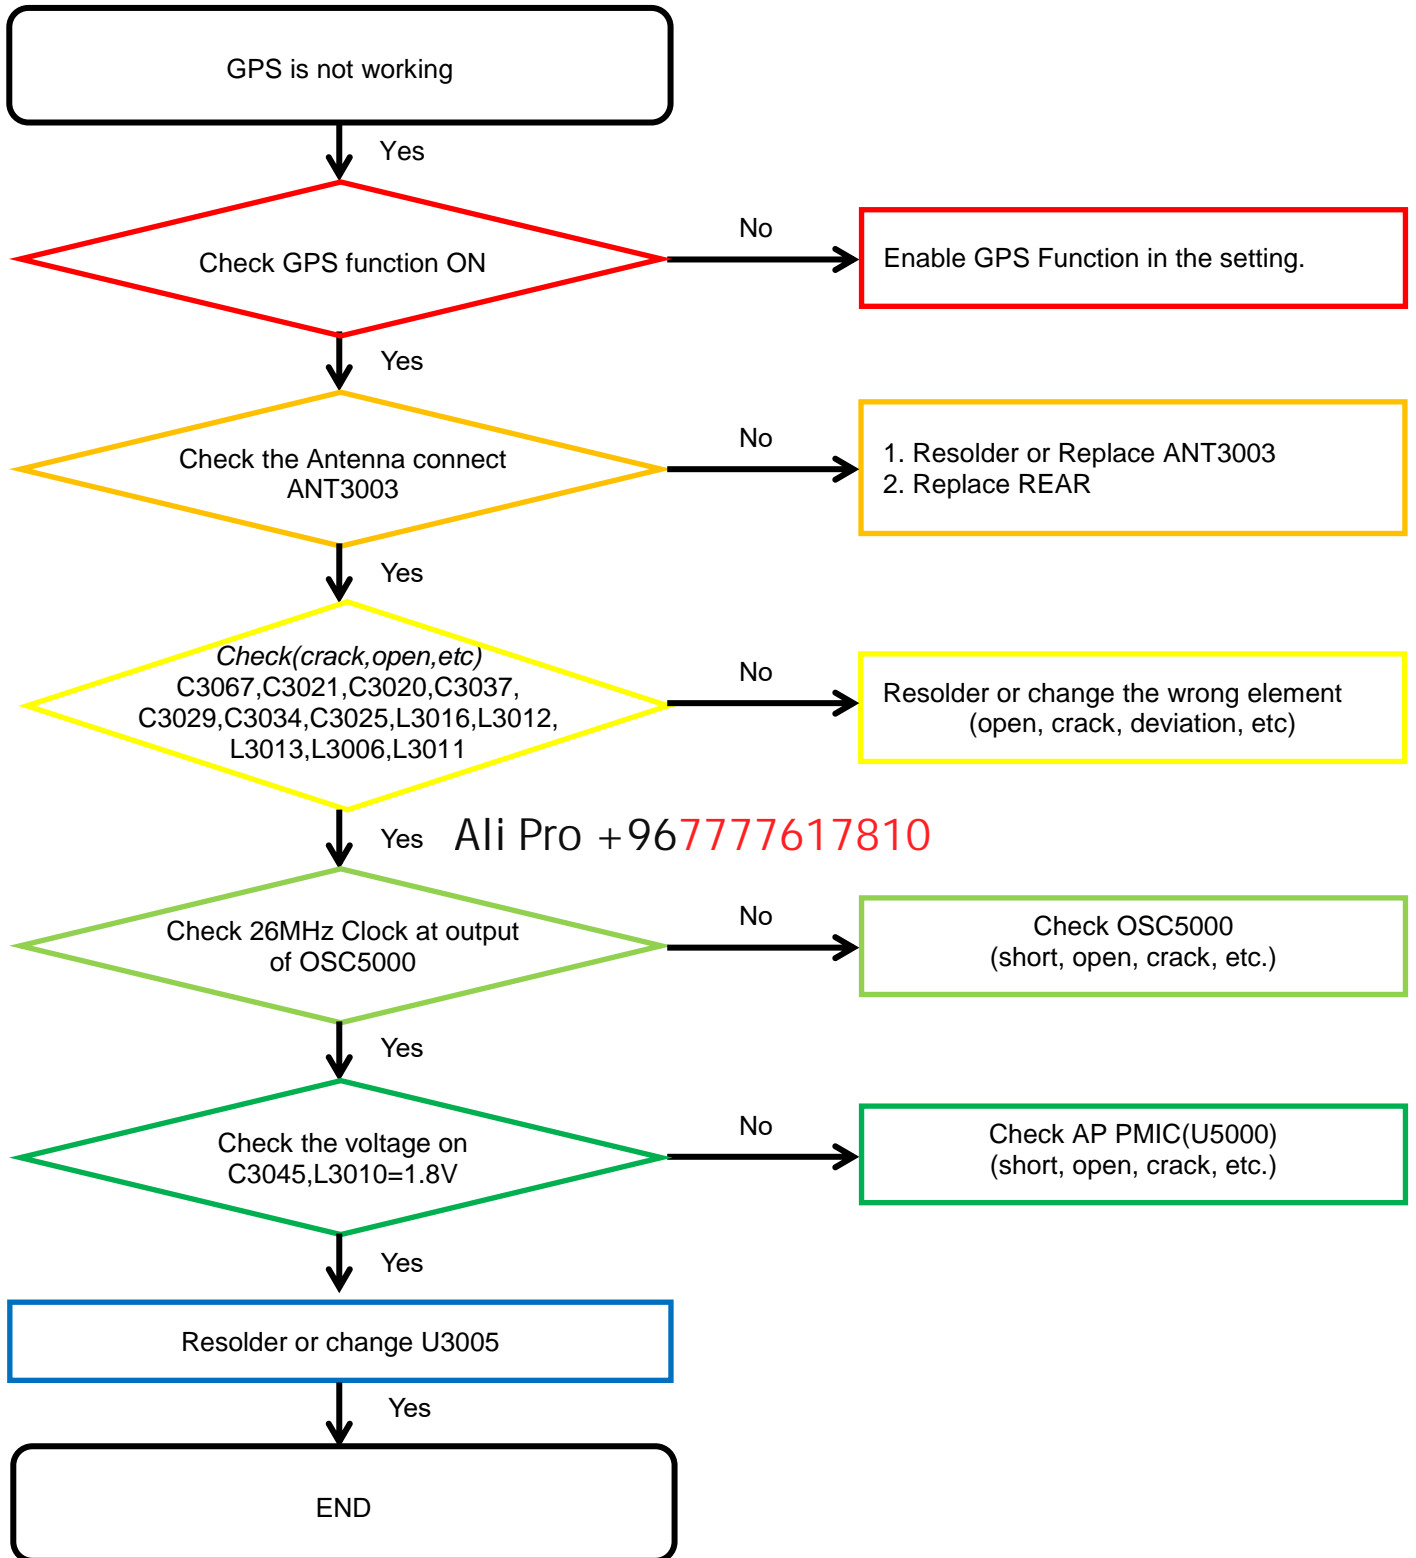

8-4-34. GSM 1900, WCDMA B2, LTE B2 Tx

Ali Pro +967777617810

8. Level 3 Repair

8-4-35. BT/WIFI

Ali Pro +967777617810

8. Level 3 Repair

8-4-36. GPS

8. Level 3 Repair