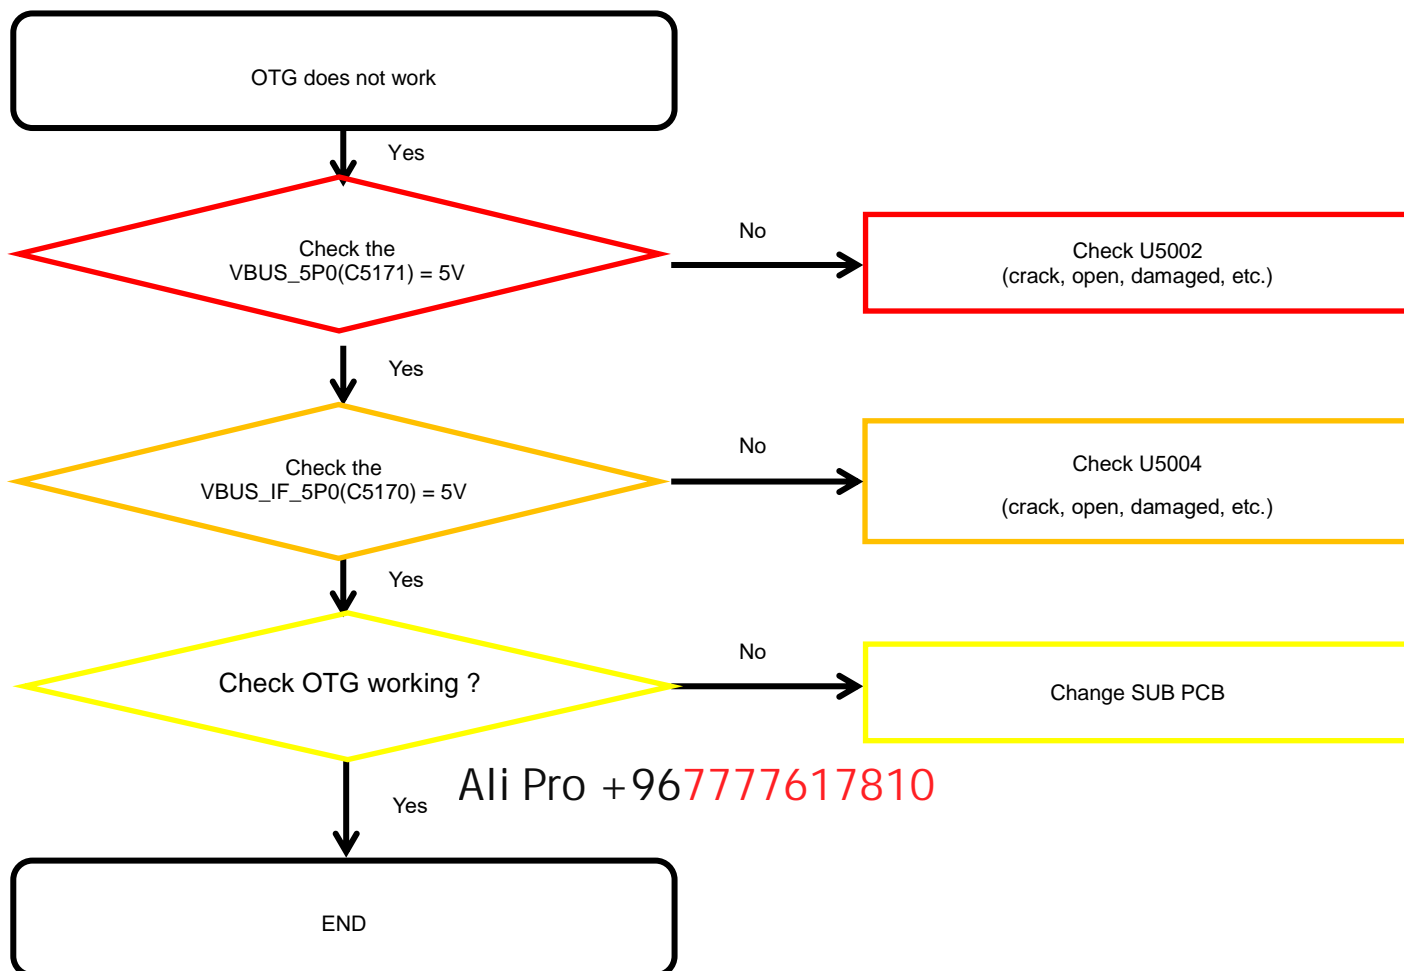

---

8. Level 3 Repair

8-4-5. OTG