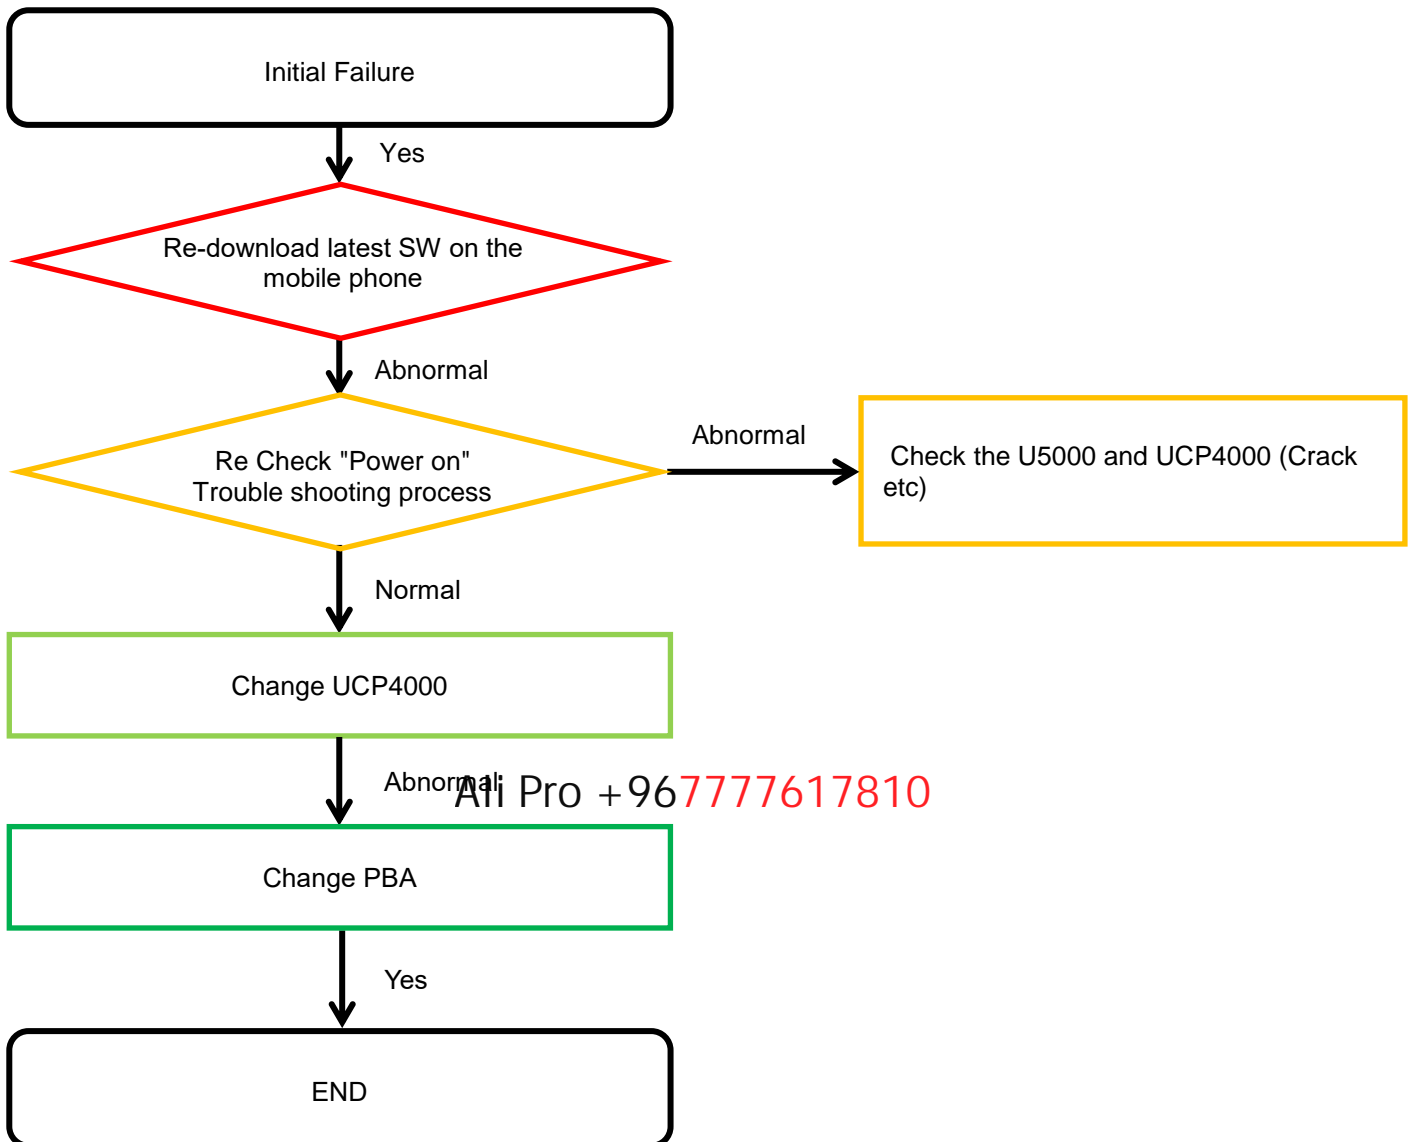

8-3. Flow chart of Troubleshooting.

Oscilloscope

Digital Multimeter

Power Supply

+ driver, ESD Safe Tweezer

8960 & Spectrum Analyzer

Soldering iron

8. Level 3 Repair

8-4-1. Power On

8. Level 3 Repair

8-4-2. Initial

8. Level 3 Repair

8-4-3. SIM Part

8. Level 3 Repair

8-4-4-1. Cable Charging Part (Normal/Fast)

8. Level 3 Repair