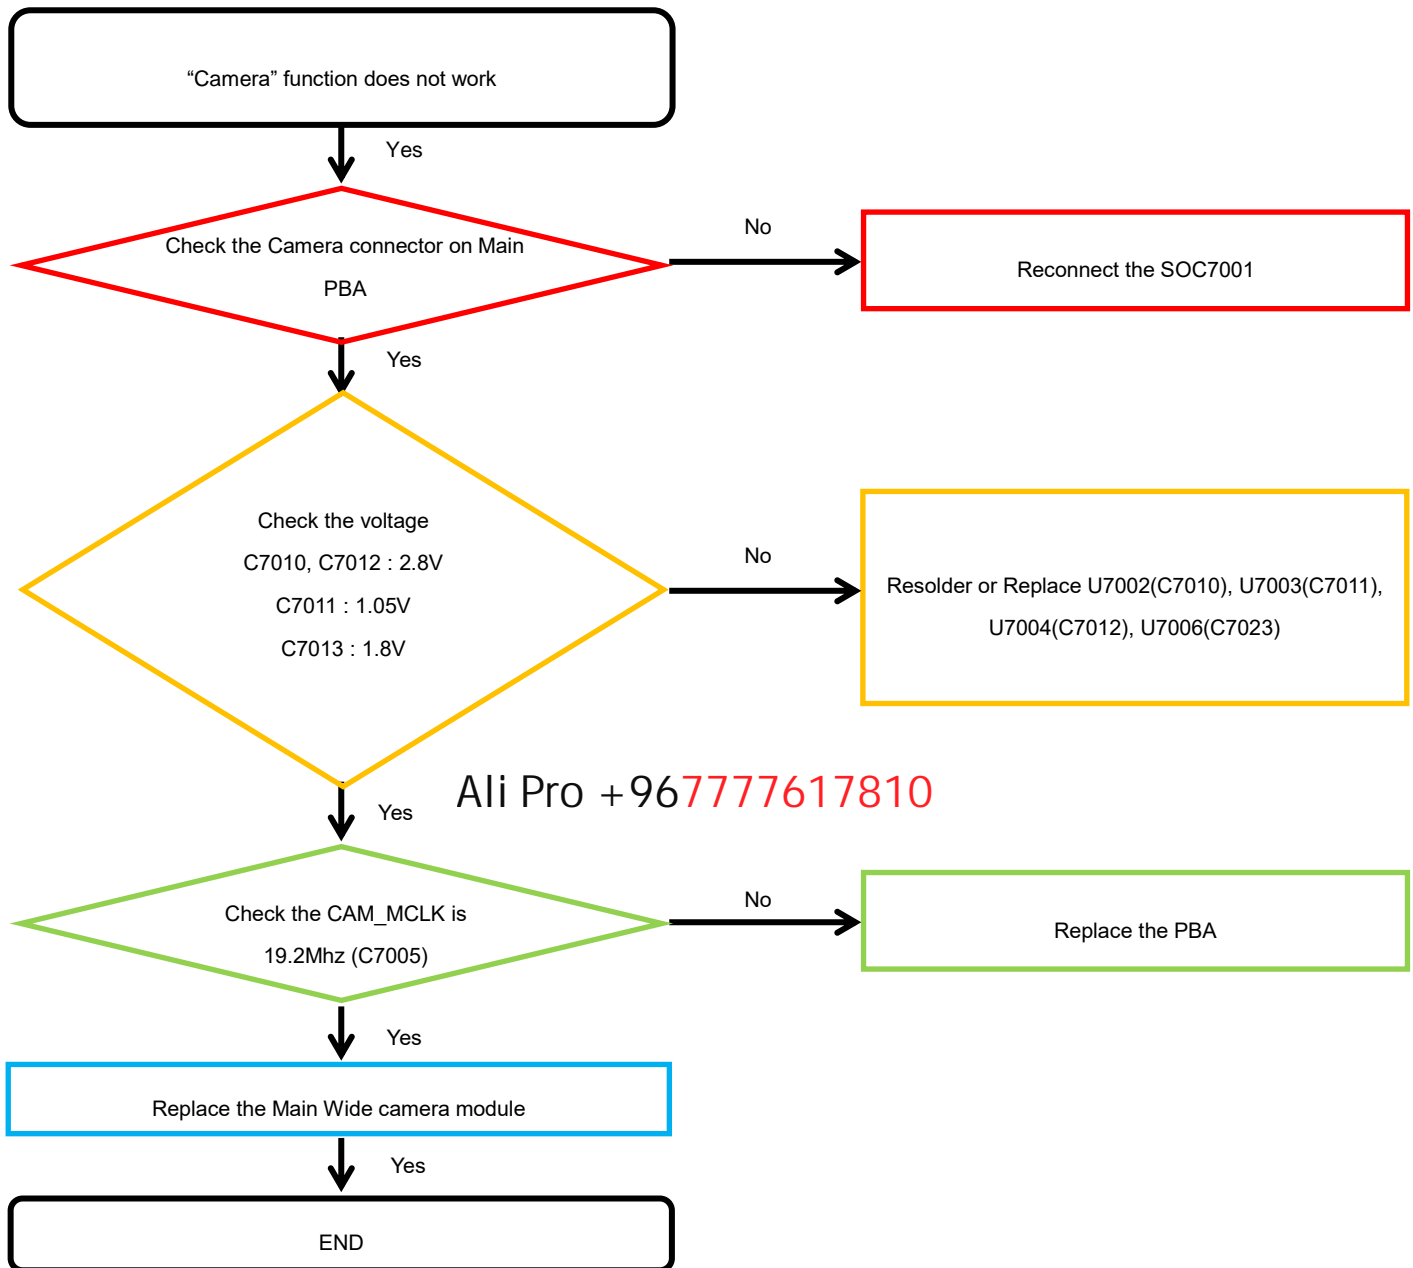

8. Level 3 Repair

8-4-9. Receiver Part

8. Level 3 Repair

8-4-10. Main Display

8. Level 3 Repair

8-4-11. 48M Rear Wide CAMERA

8. Level 3 Repair

8-4-12. 8M Rear Super Wide CAMERA