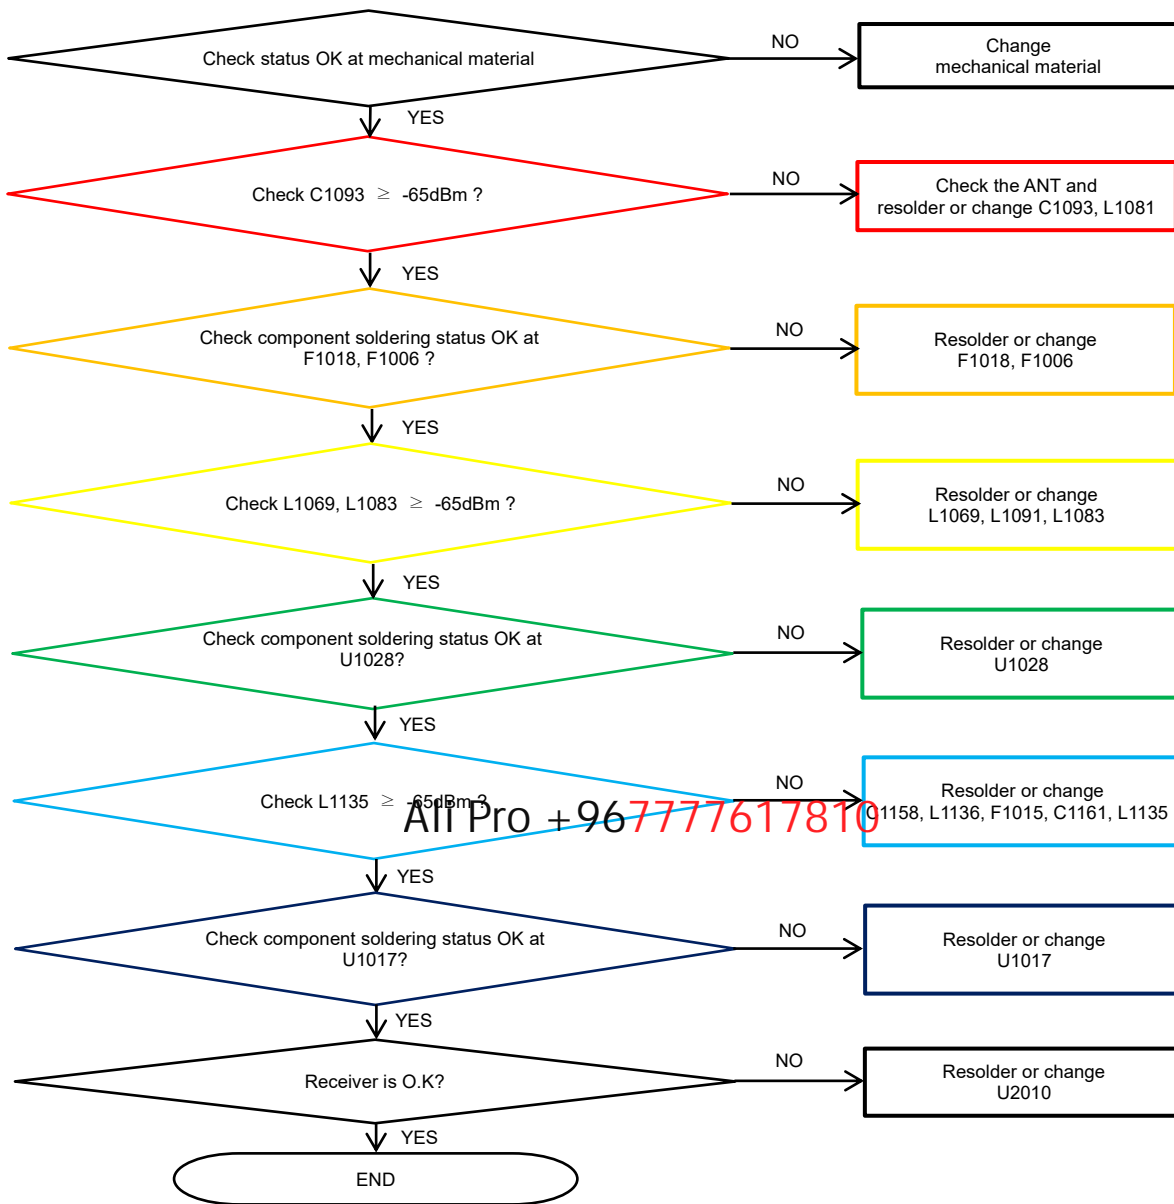

Ali Pro +967777617810

8. Level 3 Repair

8-4-20. LTE B40, NR_SUB6 N40 PRx

8. Level 3 Repair

8-4-21. NR_SUB6 N78 TX/PRx [SM-A326B/BR]

Ali Pro +967777617810

8. Level 3 Repair

8-4-22. GSM 850/900, WCDMA B5/8, LTE 5/8/26, NR_SUB6 N5/8 DRx

Ali Pro +967777617810

8. Level 3 Repair

8-4-23. LTE B12/17/20/28 NR_SUB6 N20/28 DRx

Ali Pro +967777617810

8. Level 3 Repair

8-4-24. GSM1900, WCDMA B2, LTE B2 DRx

8. Level 3 Repair

8-4-25. GSM1800, WCDMA B3, LTE B3, NR N3 DRx

All Pro +967777617810

8. Level 3 Repair

8-4-26. WCDMA B1, LTE B1, NR N1 DRx

8. Level 3 Repair

8-4-27. WCDMA B4, LTE B4/66 DRx

All Pro +967777617810

8. Level 3 Repair

8-4-28. LTE B7/38/40/41, NR N7/38/40/41 DRx