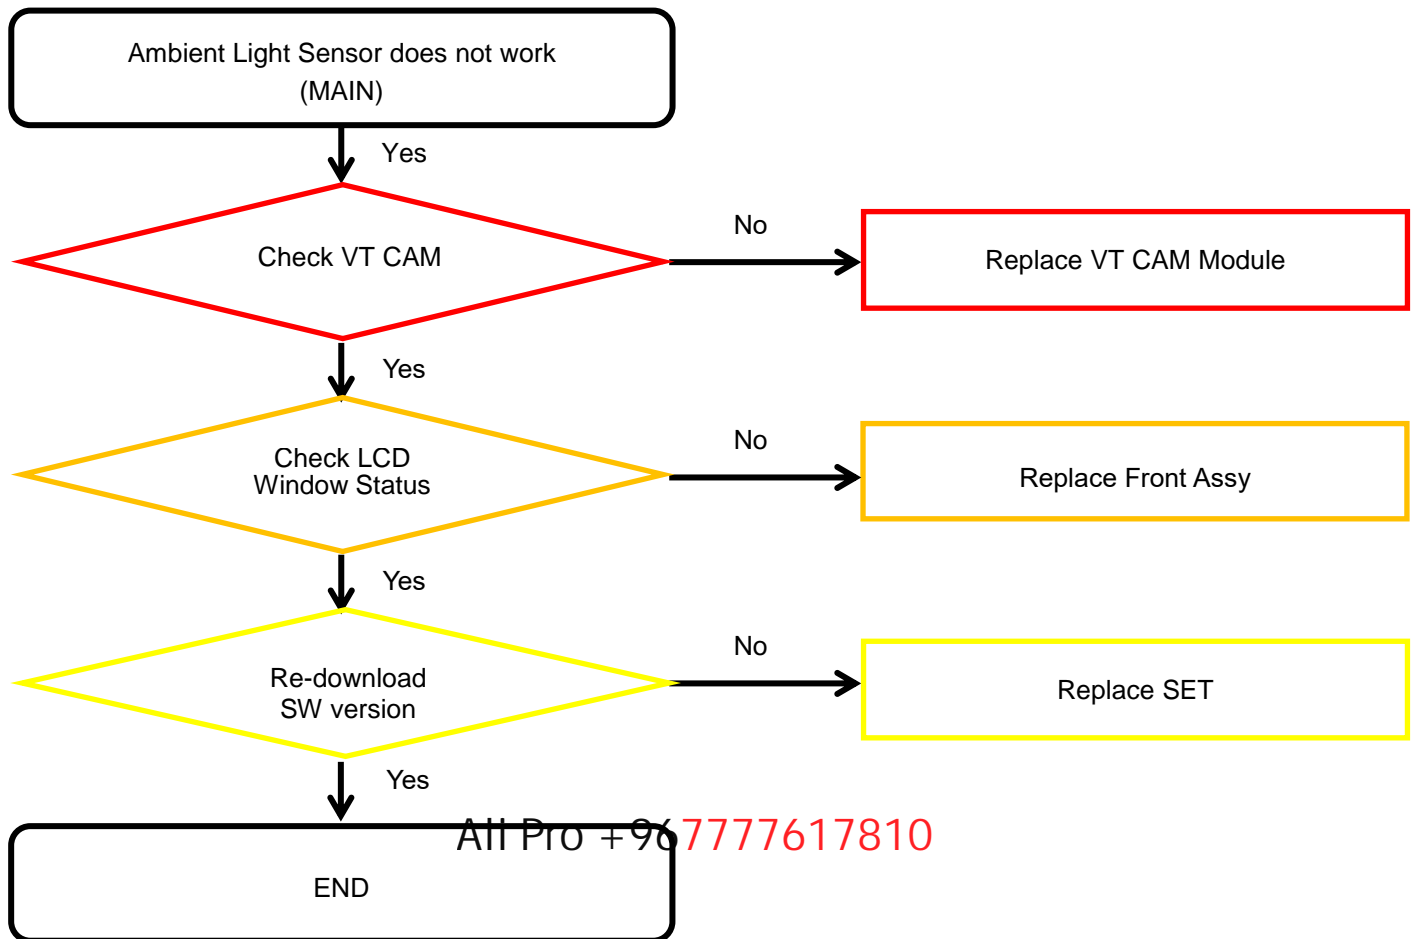

8-4-1. Power On

8. Level 3 Repair

8-4-2. Initial

8. Level 3 Repair

8-4-3. SIM Part

8. Level 3 Repair

8-4-4-1. Cable Charging Part (Normal/Fast)

8. Level 3 Repair

8-4-5. OTG

8. Level 3 Repair

8-4-6-1. Magnetic Senso

Ali Pro +967777617810

8. Level 3 Repair

8-4-6-2. 6Axis Sensor (MAIN)

8. Level 3 Repair

8-4-6-3. Proximity Light sensor (MAIN)

8. Level 3 Repair

8-4-6-4. Ambient Light sensor (MAIN)

8. Level 3 Repair

8-4-6-5. Hall Sensor (Cover Detect)

Ali Pro +967777617810

8. Level 3 Repair

8-4-6-6. Hall Sensor (Flip Detect)

Ali Pro +967777617810