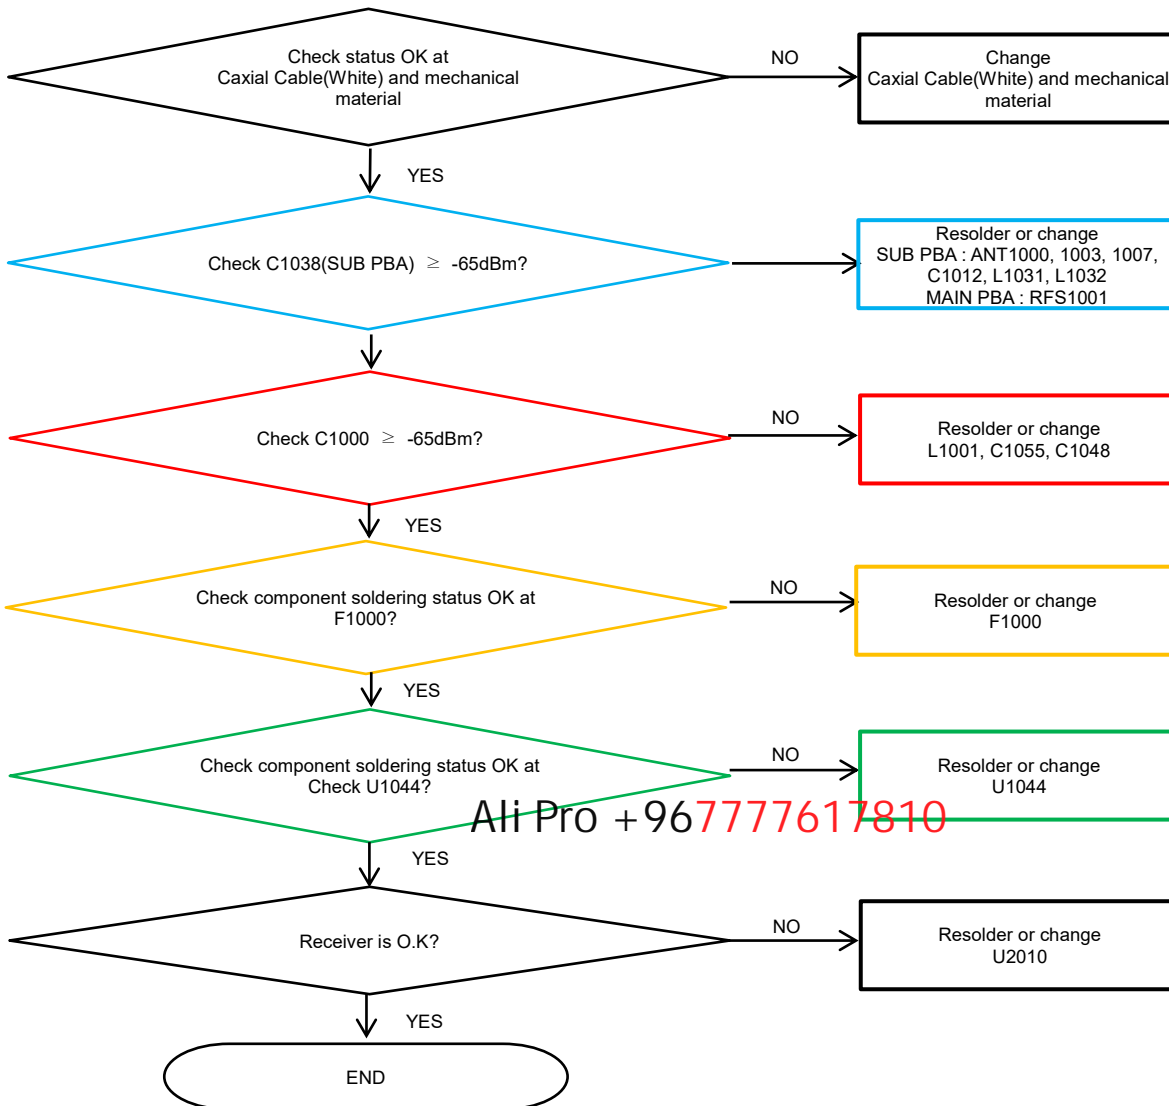

8. Level 3 Repair

8-4-9. Receiver Part

8. Level 3 Repair

8-4-10. Main Display

8. Level 3 Repair

8-4-11. 48M Rear Wide CAMERA

8. Level 3 Repair

8-4-12. 8M Rear Super Wide CAMERA

8. Level 3 Repair

8-4-13. 5M Macro CAMERA

8. Level 3 Repair

8-4-14. 13M Front CAMERA

8. Level 3 Repair

8-4-15. LCD(Touch) MAIN

8. Level 3 Repair

8-4-16. Motor

8. Level 3 Repair

8-4-17. GSM 850/900, WCDMA B5/8, LTE B5/8/12/17/20/26/28, NR_SUB6 N5/8/28 PRx

8. Level 3 Repair

8-4-18. GSM1800, 1900, WCDMA B1/2/4, LTE B1/2/3/4/66, NR SUB6 N1/3 PRx

8. Level 3 Repair

8-4-19. LTE B7/38/41, NR_SUB6 N7/38/41 PRx

Ali Pro +967777617810

8. Level 3 Repair

8-4-20. LTE B40, NR_SUB6 N40 PRx

8. Level 3 Repair

8-4-21. NR_SUB6 N78 TX/PRx [SM-A326B/BR]

Ali Pro +967777617810

8. Level 3 Repair

8-4-22. GSM 850/900, WCDMA B5/8, LTE 5/8/26, NR_SUB6 N5/8 DRx