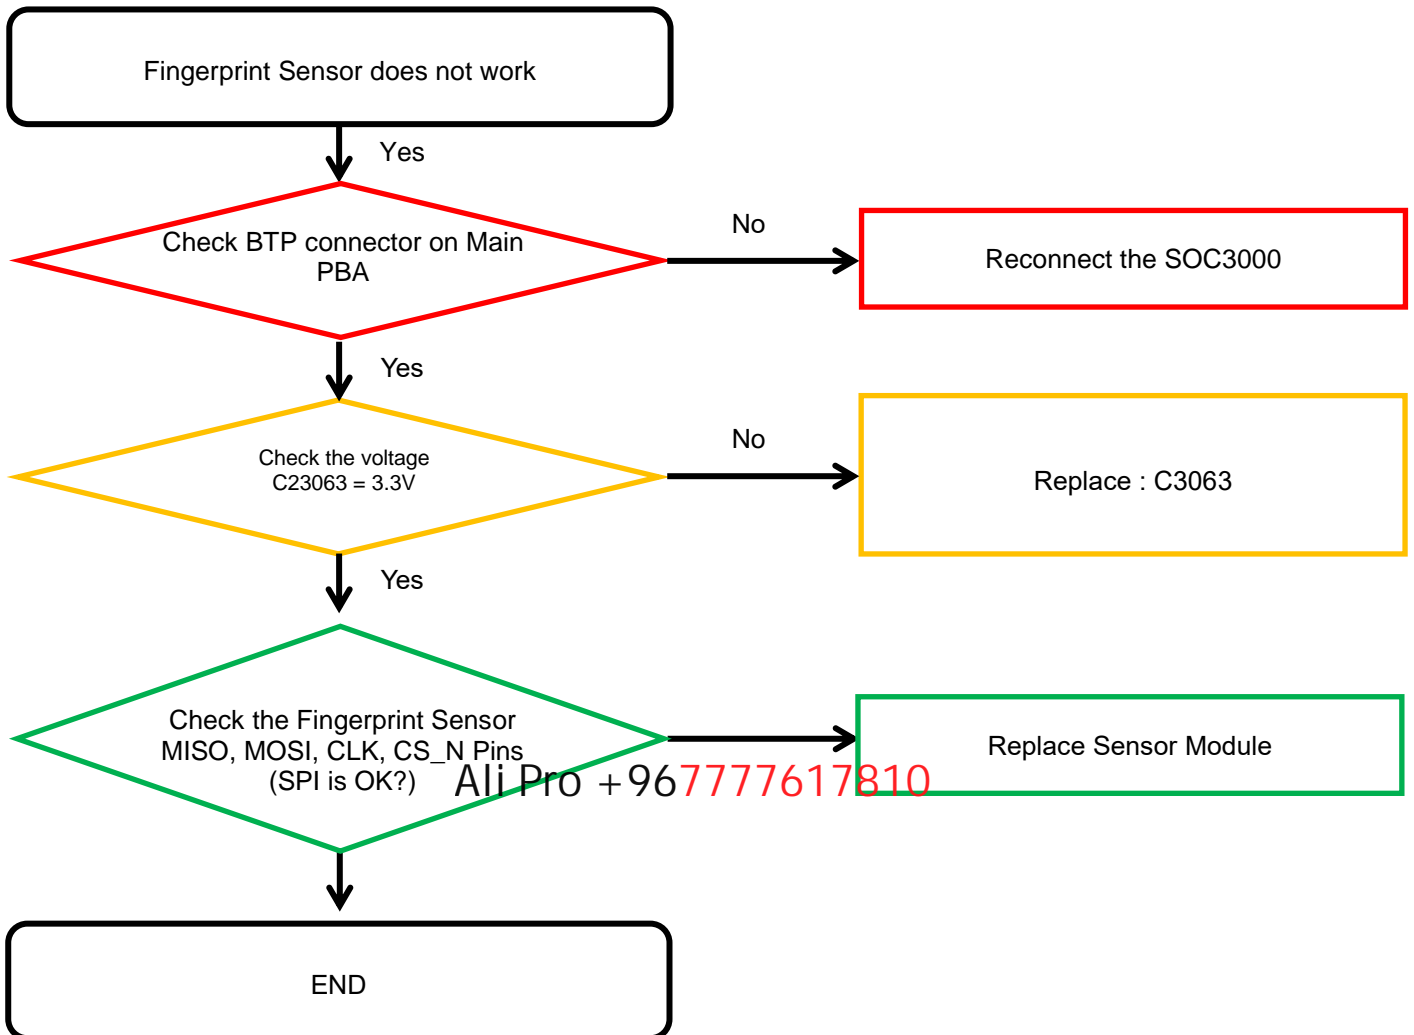

8. Level 3 Repair

8-4-6-4. Ambient Light sensor (MAIN)

8. Level 3 Repair

8-4-6-5. Hall Sensor (Cover Detect)

Ali Pro +967777617810

8. Level 3 Repair

8-4-6-6. Hall Sensor (Flip Detect)

Ali Pro +967777617810

8. Level 3 Repair

8-4-6-7. Fingerprint Sensor

8. Level 3 Repair

8-4-7-1. Microphone Part – MAIN MIC

8. Level 3 Repair

8-4-7-2. Microphone Part – 2nd MIC

8. Level 3 Repair

8-4-8. Speaker Part