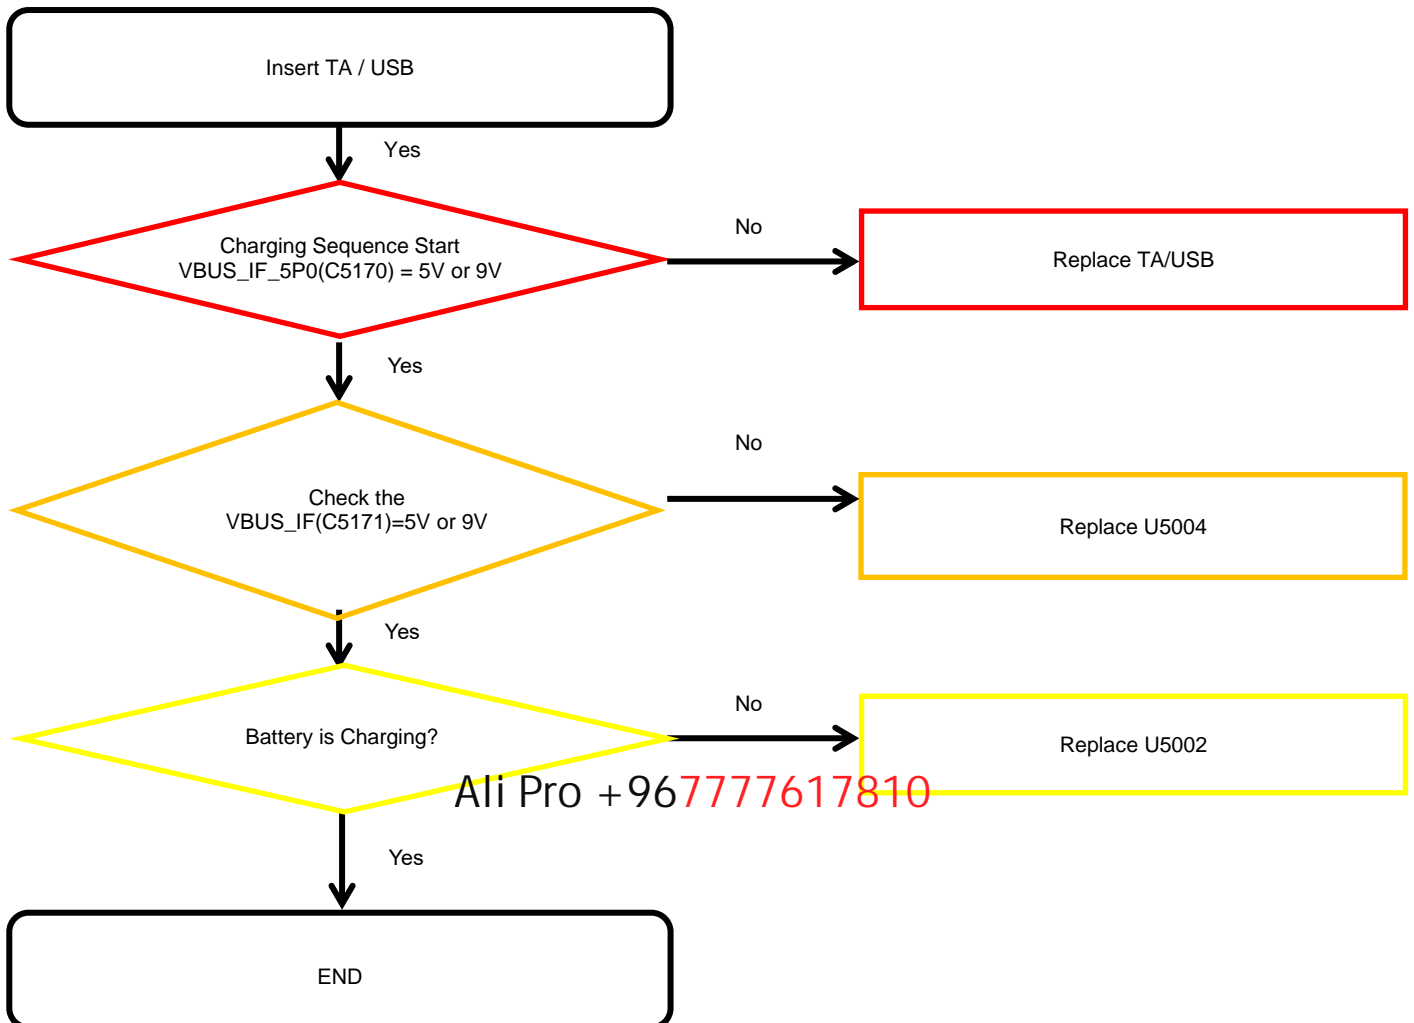

8-4-1. Power On

8. Level 3 Repair

8-4-2. Initial

8. Level 3 Repair

8-4-3. SIM Part

8. Level 3 Repair

8-4-4-1. Cable Charging Part (Normal/Fast)

8. Level 3 Repair

8-4-5. OTG

8. Level 3 Repair

8-4-6-1. Magnetic Senso

Ali Pro +967777617810

8. Level 3 Repair

8-4-6-2. 6Axis Sensor (MAIN)

8. Level 3 Repair

8-4-6-3. Proximity Light sensor (MAIN)