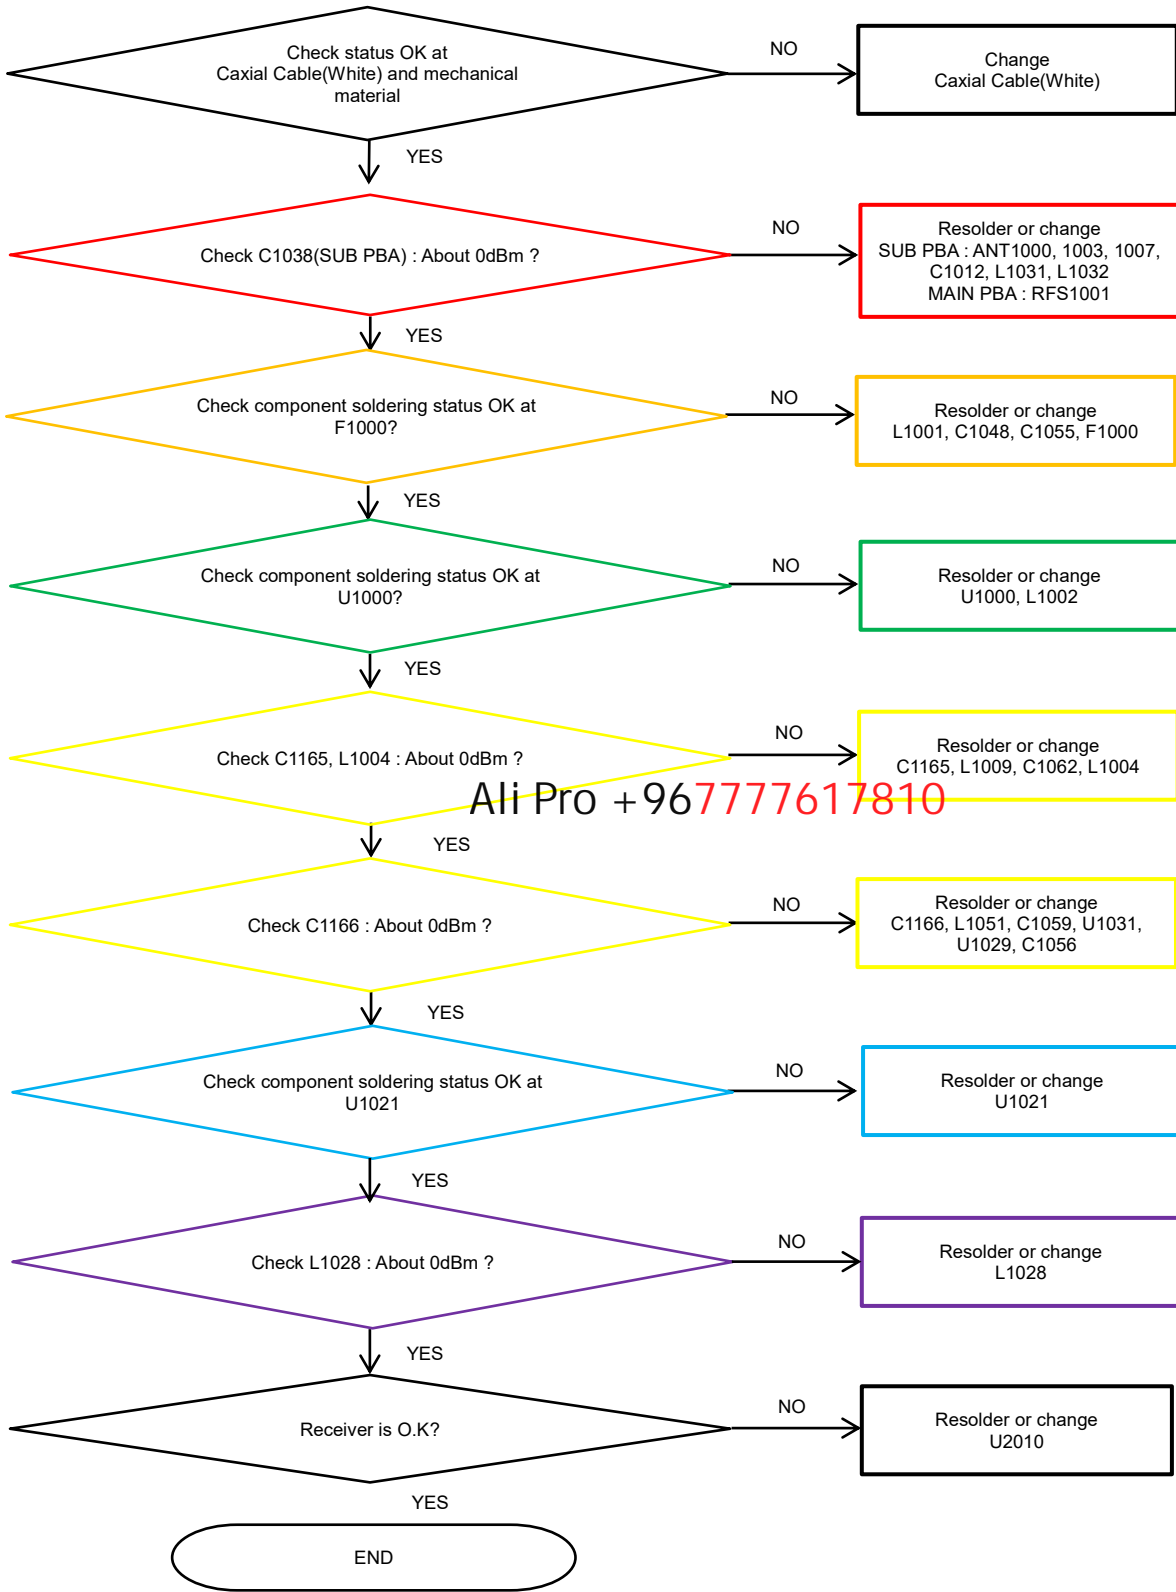

All Pro +967777617810

8. Level 3 Repair

8-4-26. WCDMA B1, LTE B1, NR N1 DRx

8. Level 3 Repair

8-4-27. WCDMA B4, LTE B4/66 DRx

All Pro +967777617810

8. Level 3 Repair

8-4-28. LTE B7/38/40/41, NR N7/38/40/41 DRx

All Pro +967777617810

8. Level 3 Repair

8-4-29. NR N78 DRx [SM-A326B/BR]

Ali Pro +967777617810

8. Level 3 Repair

8-4-30. GSM 850/900, WCDMA B5/8, LTE B5/8/12/17/20/26, NR_SUB6 N5/8 Tx

8. Level 3 Repair

8-4-31. LTE B28, NR_SUB6 N28 Tx

Ali Pro +967777617810

8. Level 3 Repair

8-4-32. WCDMA B1/3/4, LTE B1/3/4/66, NR N1/3 Tx

Ali Pro +967777617810

8. Level 3 Repair

8-4-33. GSM 1800 Tx

Ali Pro +967777617810

8. Level 3 Repair

8-4-34. GSM 1900, WCDMA B2, LTE B2 Tx

Ali Pro +967777617810

8. Level 3 Repair

8-4-35. BT/WIFI

Ali Pro +967777617810

8. Level 3 Repair

8-4-36. GPS

8. Level 3 Repair