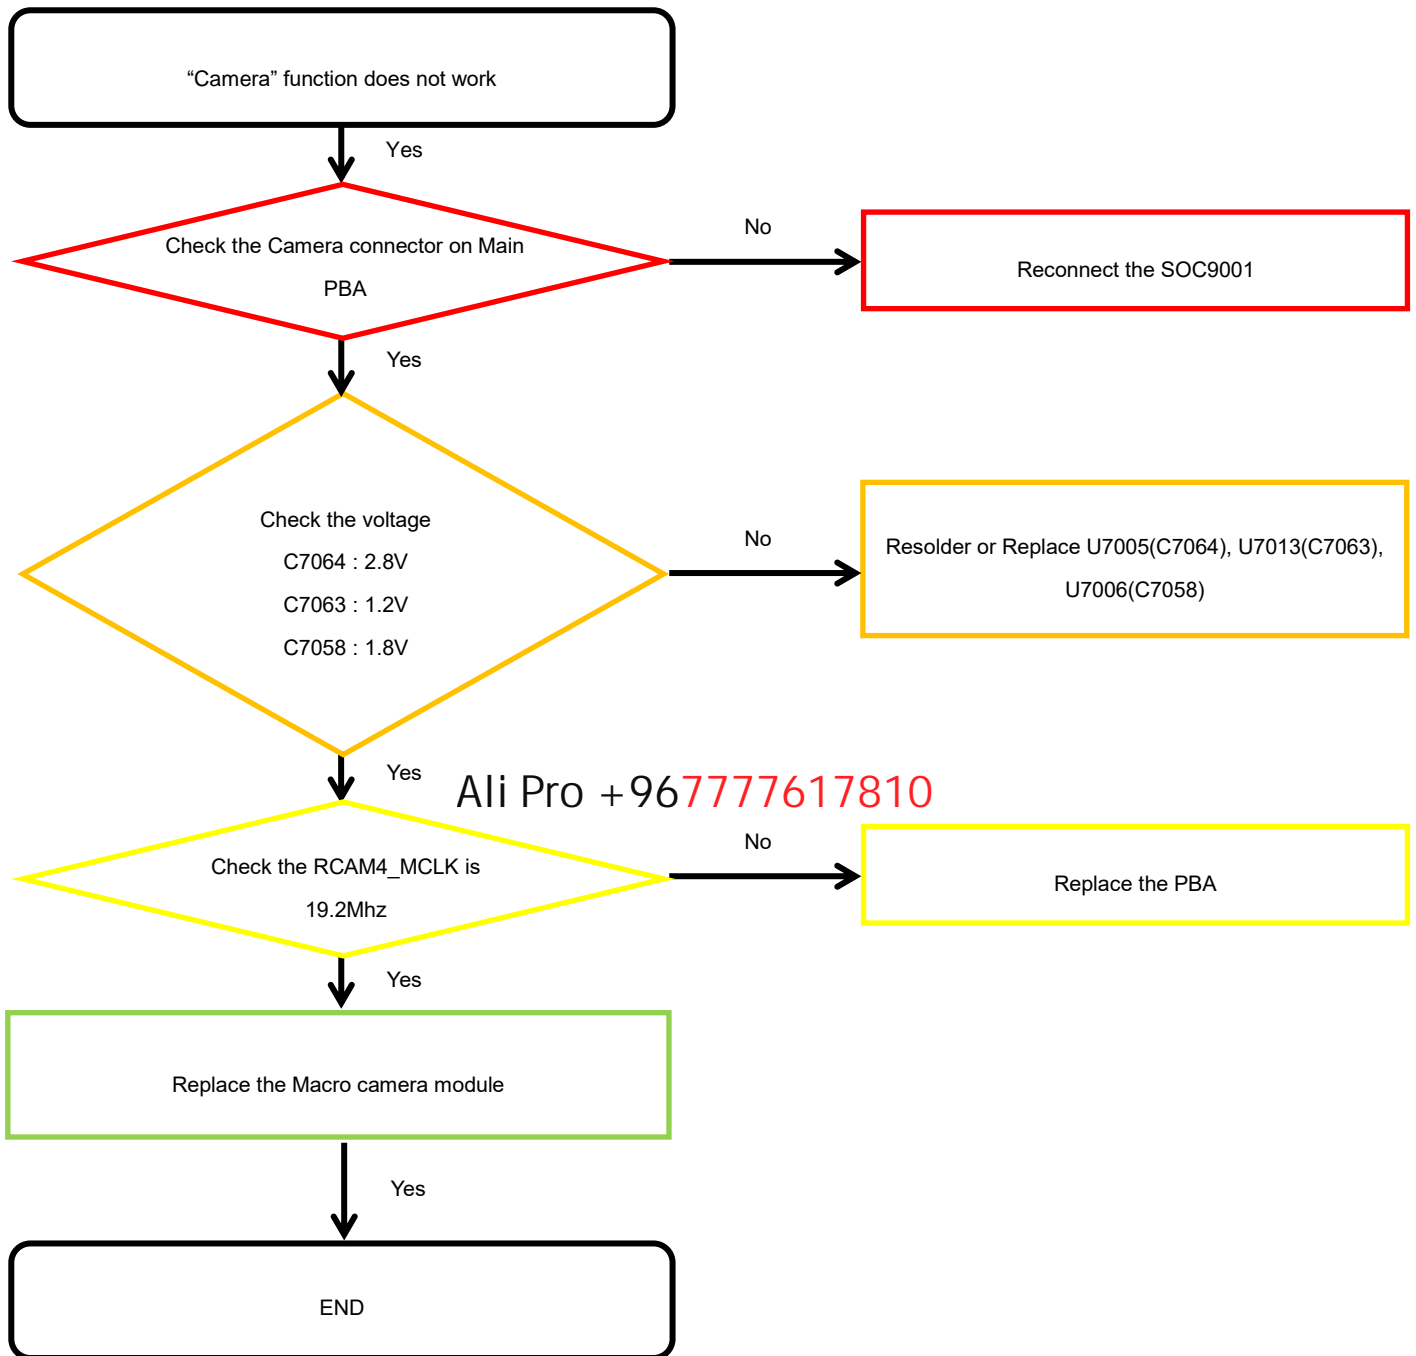

---

8. Level 3 Repair

8-4-13. 5M Macro CAMERA