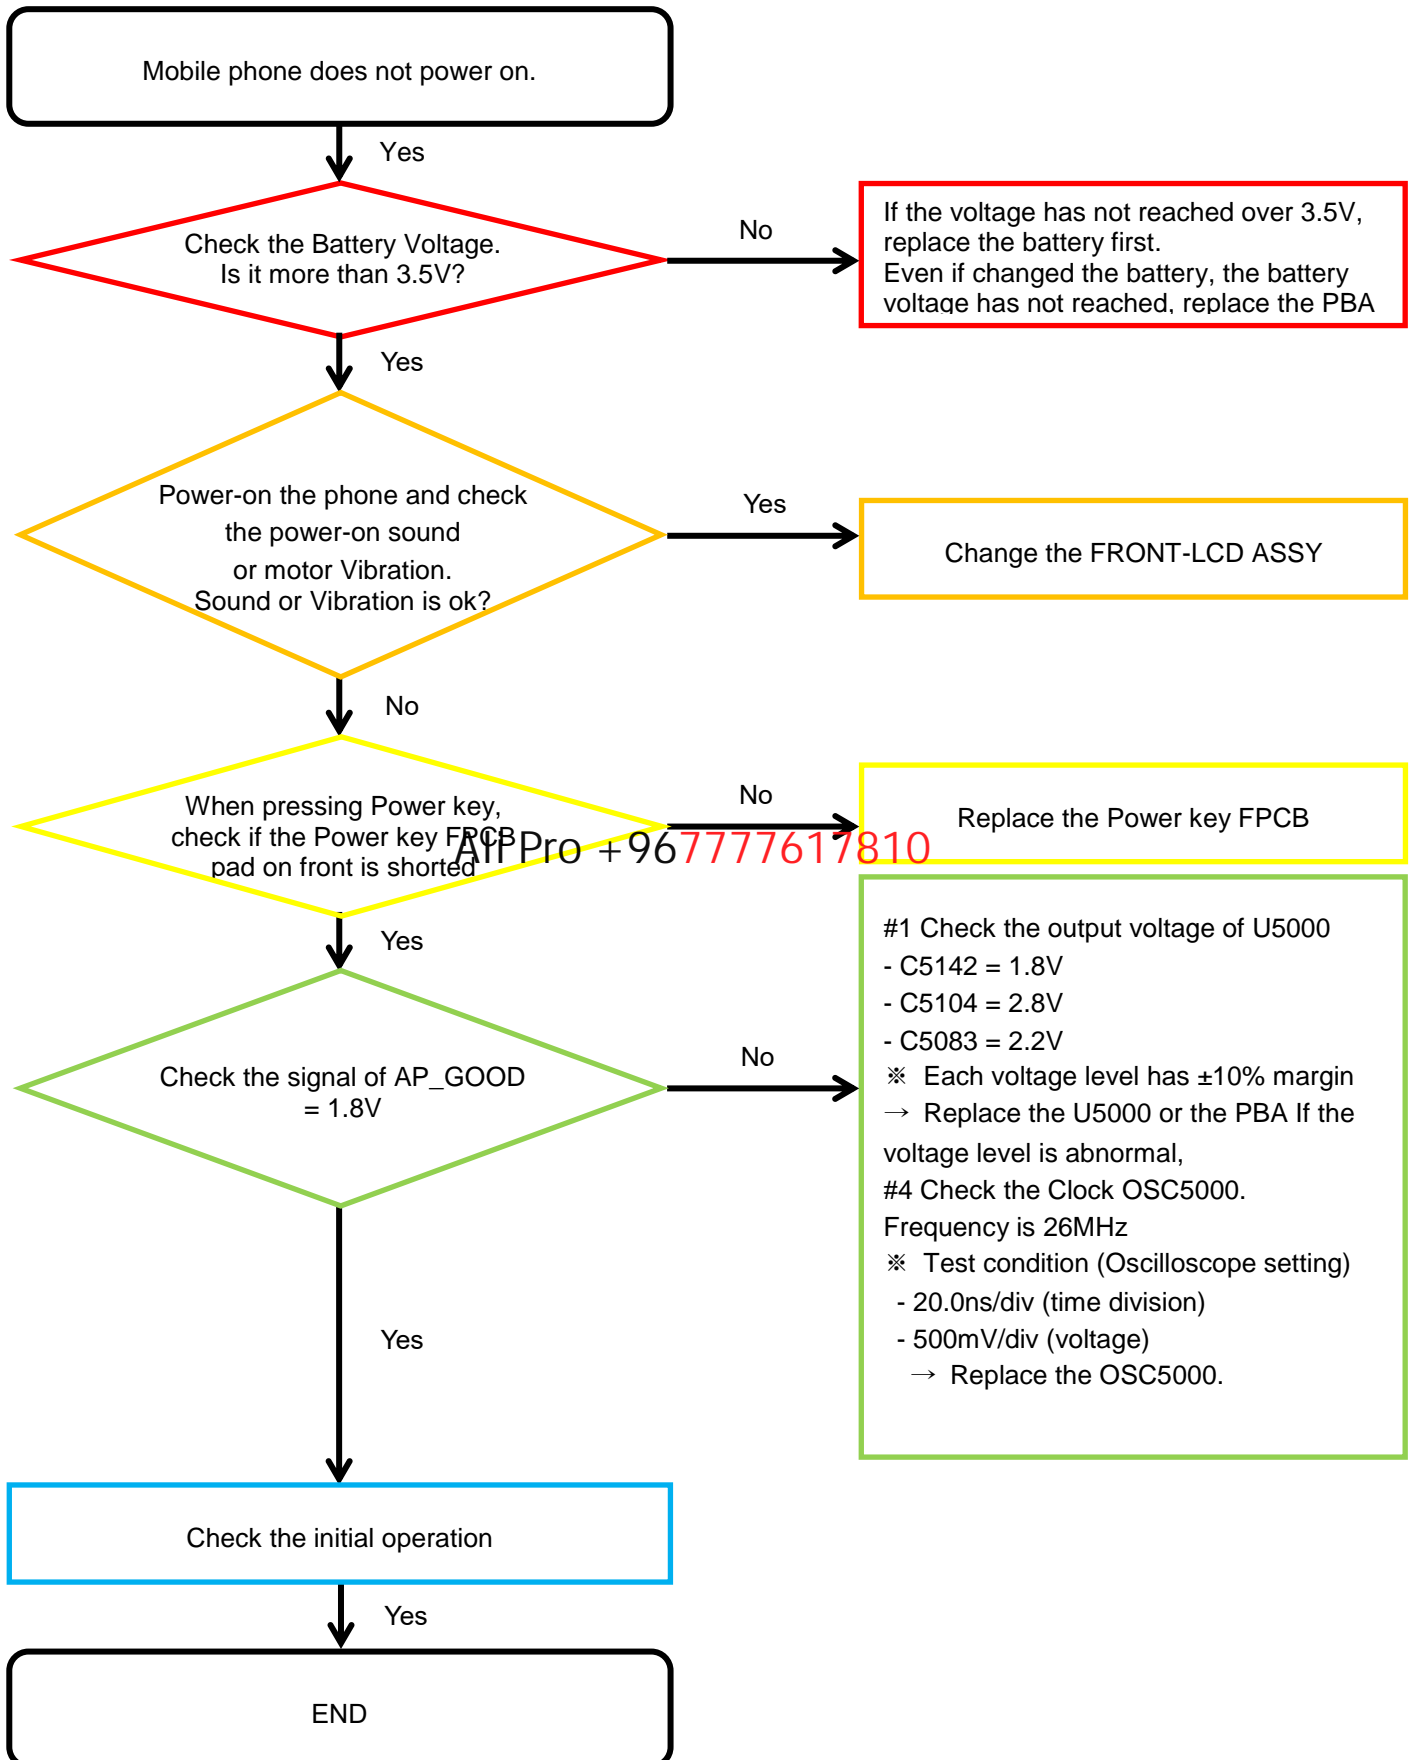

8-3. Flow chart of Troubleshooting.

Oscilloscope

Digital Multimeter

Power Supply

+ driver, ESD Safe Tweezer

8960 & Spectrum Analyzer

Soldering iron

8. Level 3 Repair

8-4-1. Power On

8. Level 3 Repair

8-4-2. Initial

8. Level 3 Repair

8-4-3. SIM Part

8. Level 3 Repair

8-4-4-1. Cable Charging Part (Normal/Fast)

8. Level 3 Repair