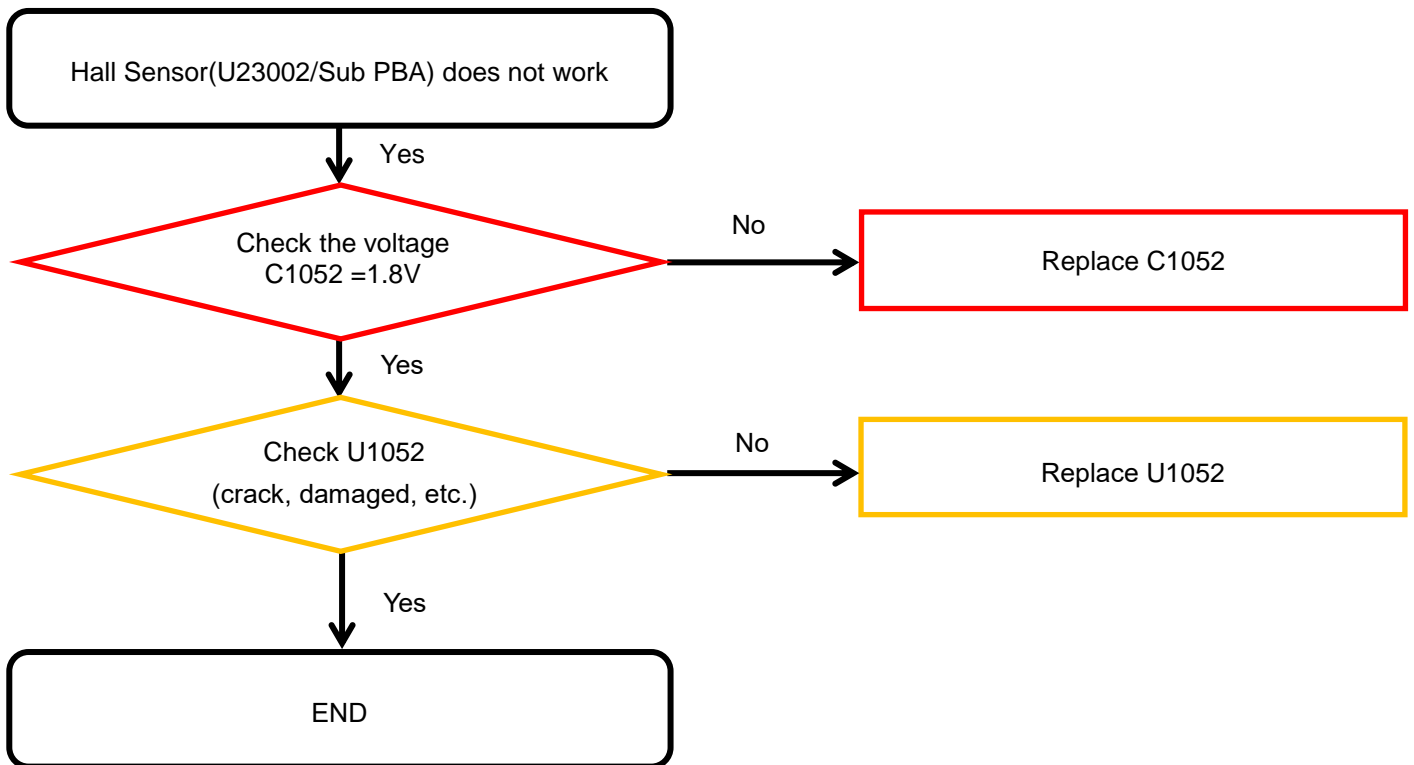

8. Level 3 Repair

8-4-6-4. Ambient Light sensor (MAIN)

8. Level 3 Repair

8-4-6-5. Hall Sensor (Cover Detect)

Ali Pro +967777617810

8. Level 3 Repair

8-4-6-6. Hall Sensor (Flip Detect)

Ali Pro +967777617810