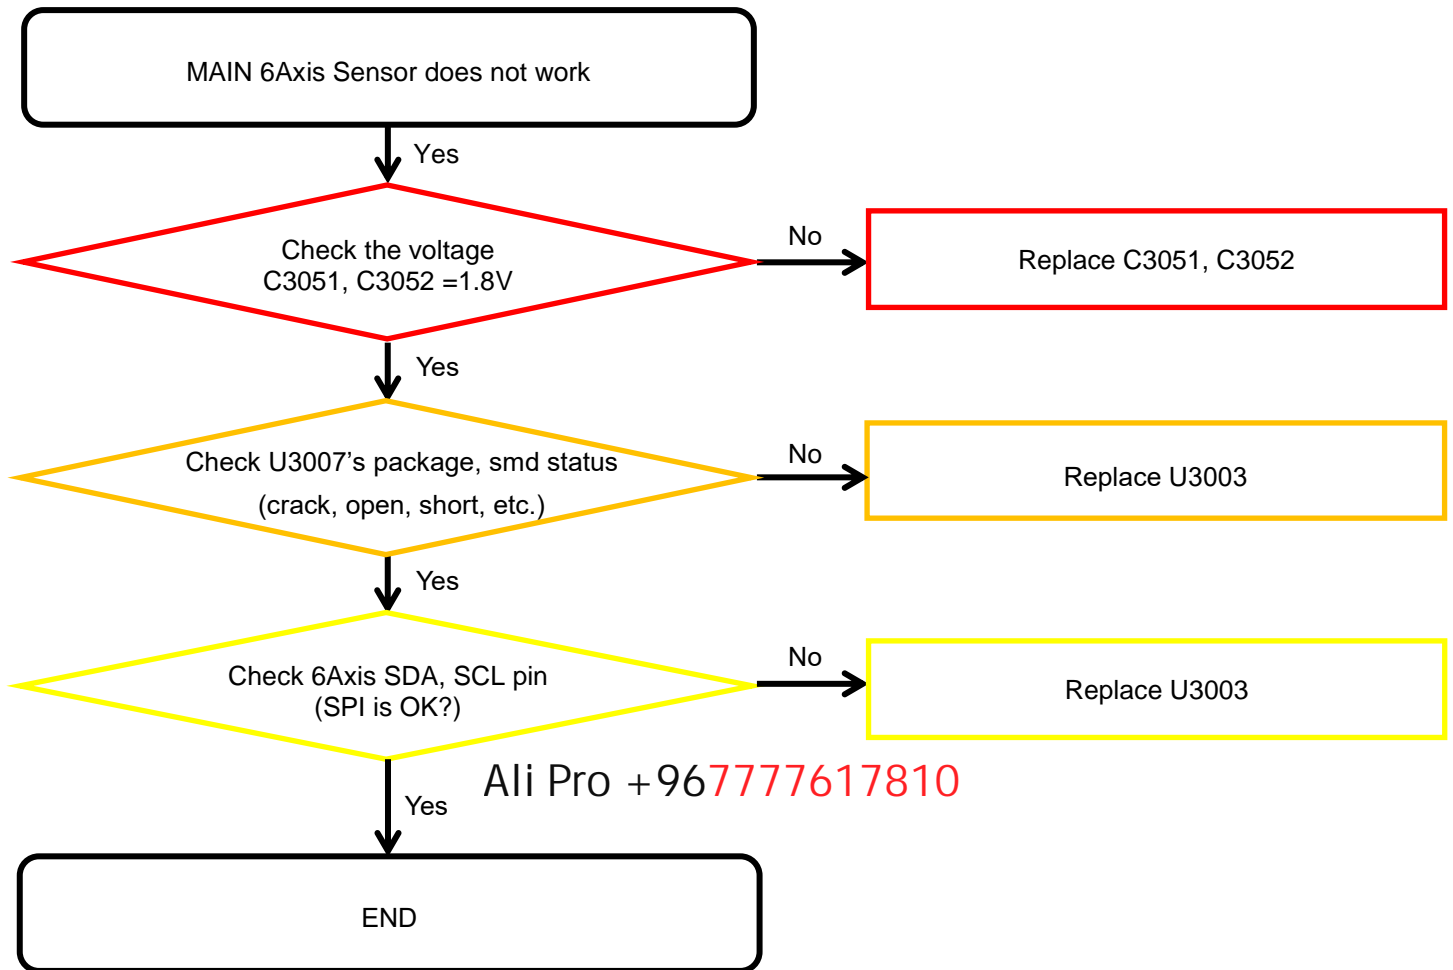

8-4-1. Power On

8. Level 3 Repair

8-4-2. Initial

8. Level 3 Repair

8-4-3. SIM Part

8. Level 3 Repair

8-4-4-1. Cable Charging Part (Normal/Fast)

8. Level 3 Repair

8-4-5. OTG

8. Level 3 Repair

8-4-6-1. Magnetic Senso

Ali Pro +967777617810

8. Level 3 Repair

8-4-6-2. 6Axis Sensor (MAIN)

8. Level 3 Repair

8-4-6-3. Proximity Light sensor (MAIN)