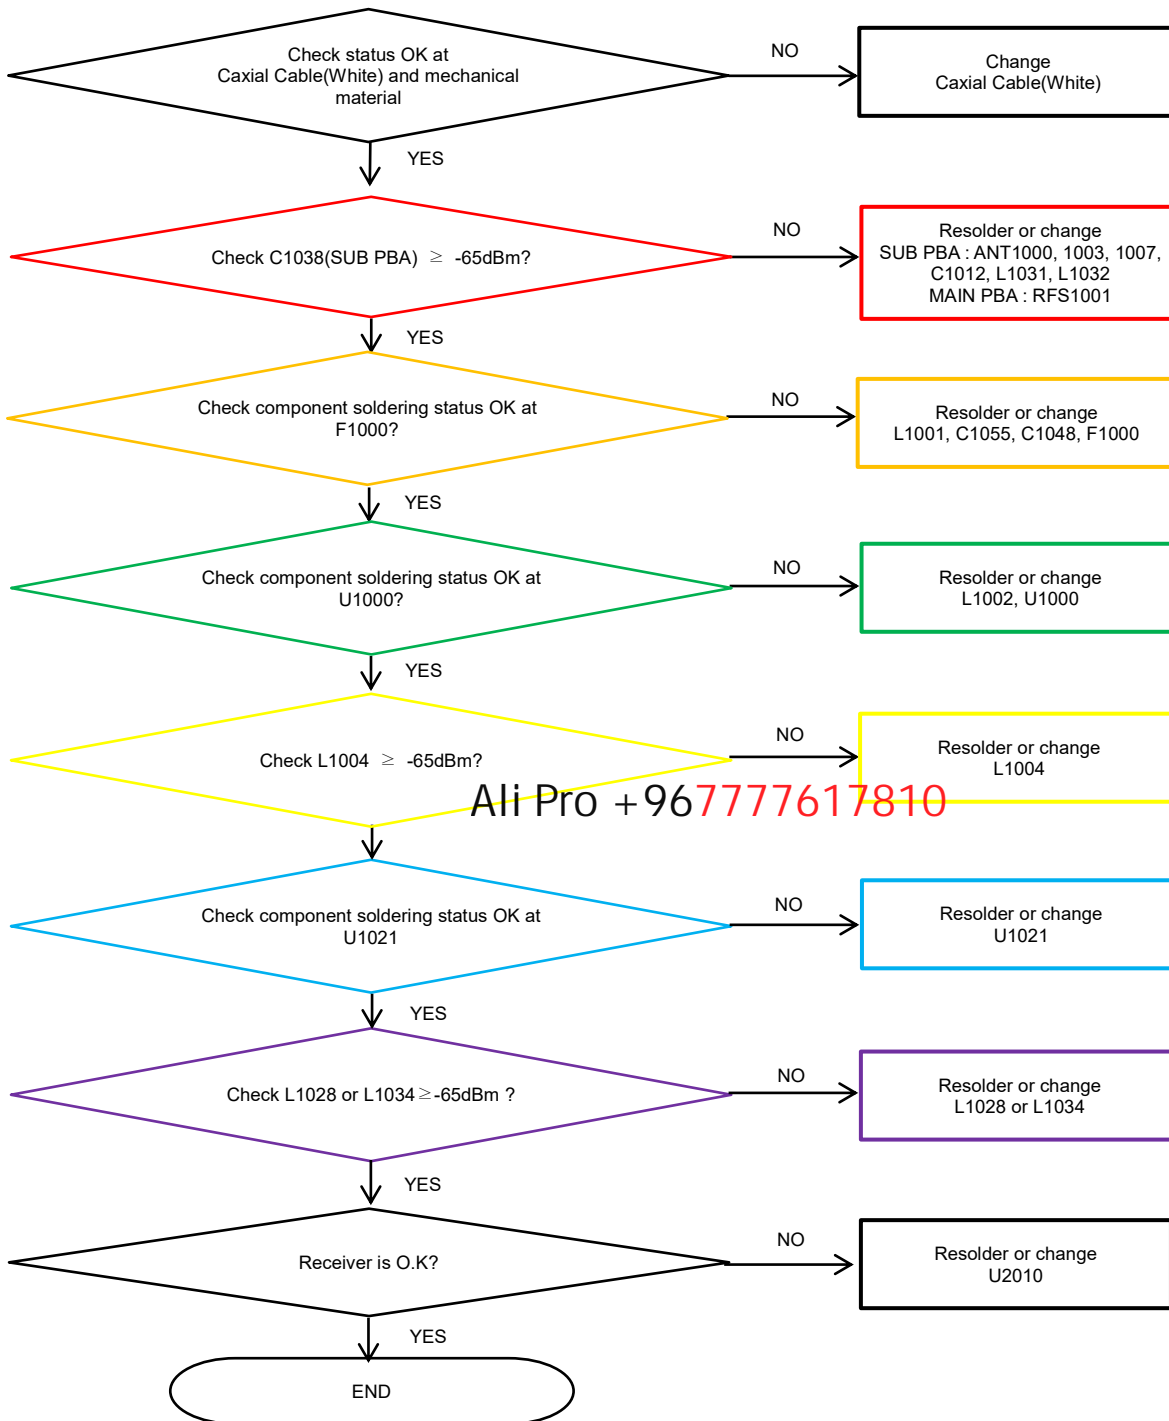

8. Level 3 Repair

8-4-13. 5M Macro CAMERA

8. Level 3 Repair

8-4-14. 13M Front CAMERA

8. Level 3 Repair

8-4-15. LCD(Touch) MAIN

8. Level 3 Repair

8-4-16. Motor

8. Level 3 Repair

8-4-17. GSM 850/900, WCDMA B5/8, LTE B5/8/12/17/20/26/28, NR_SUB6 N5/8/28 PRx

8. Level 3 Repair

8-4-18. GSM1800, 1900, WCDMA B1/2/4, LTE B1/2/3/4/66, NR SUB6 N1/3 PRx

8. Level 3 Repair

8-4-19. LTE B7/38/41, NR_SUB6 N7/38/41 PRx