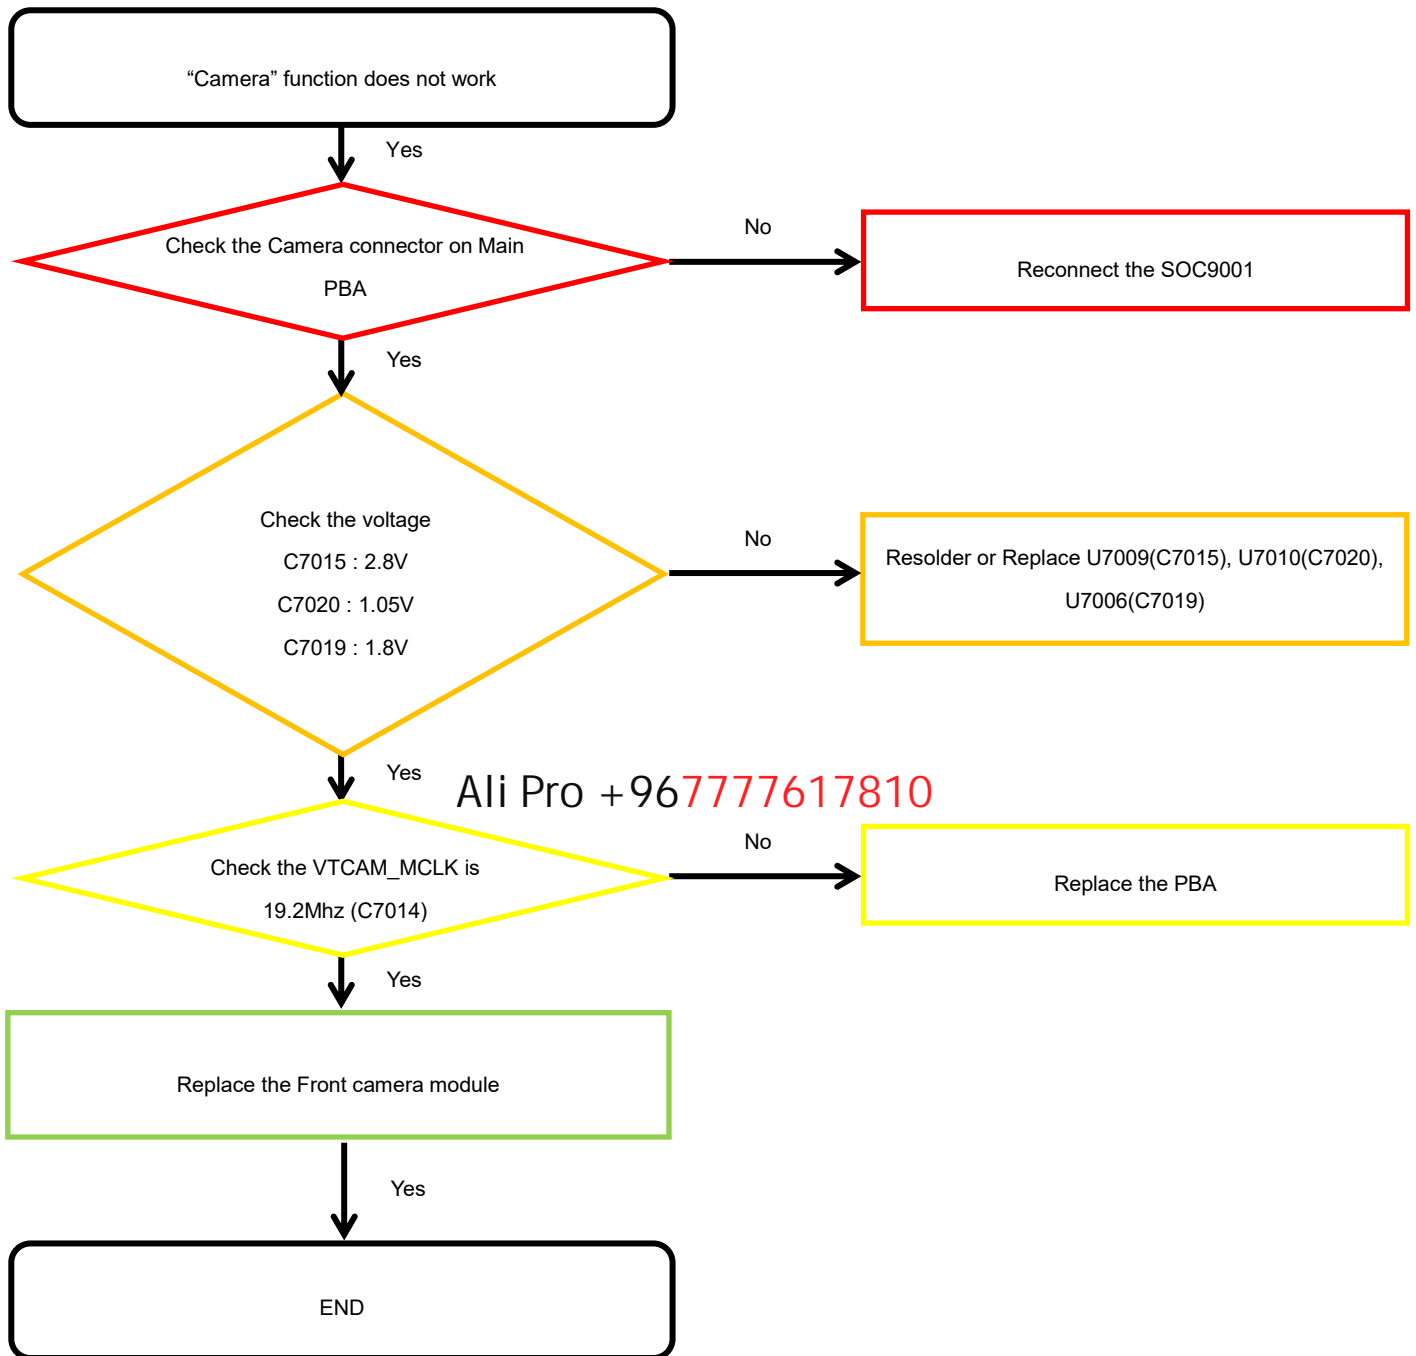

---

8. Level 3 Repair

8-4-14. 13M Front CAMERA