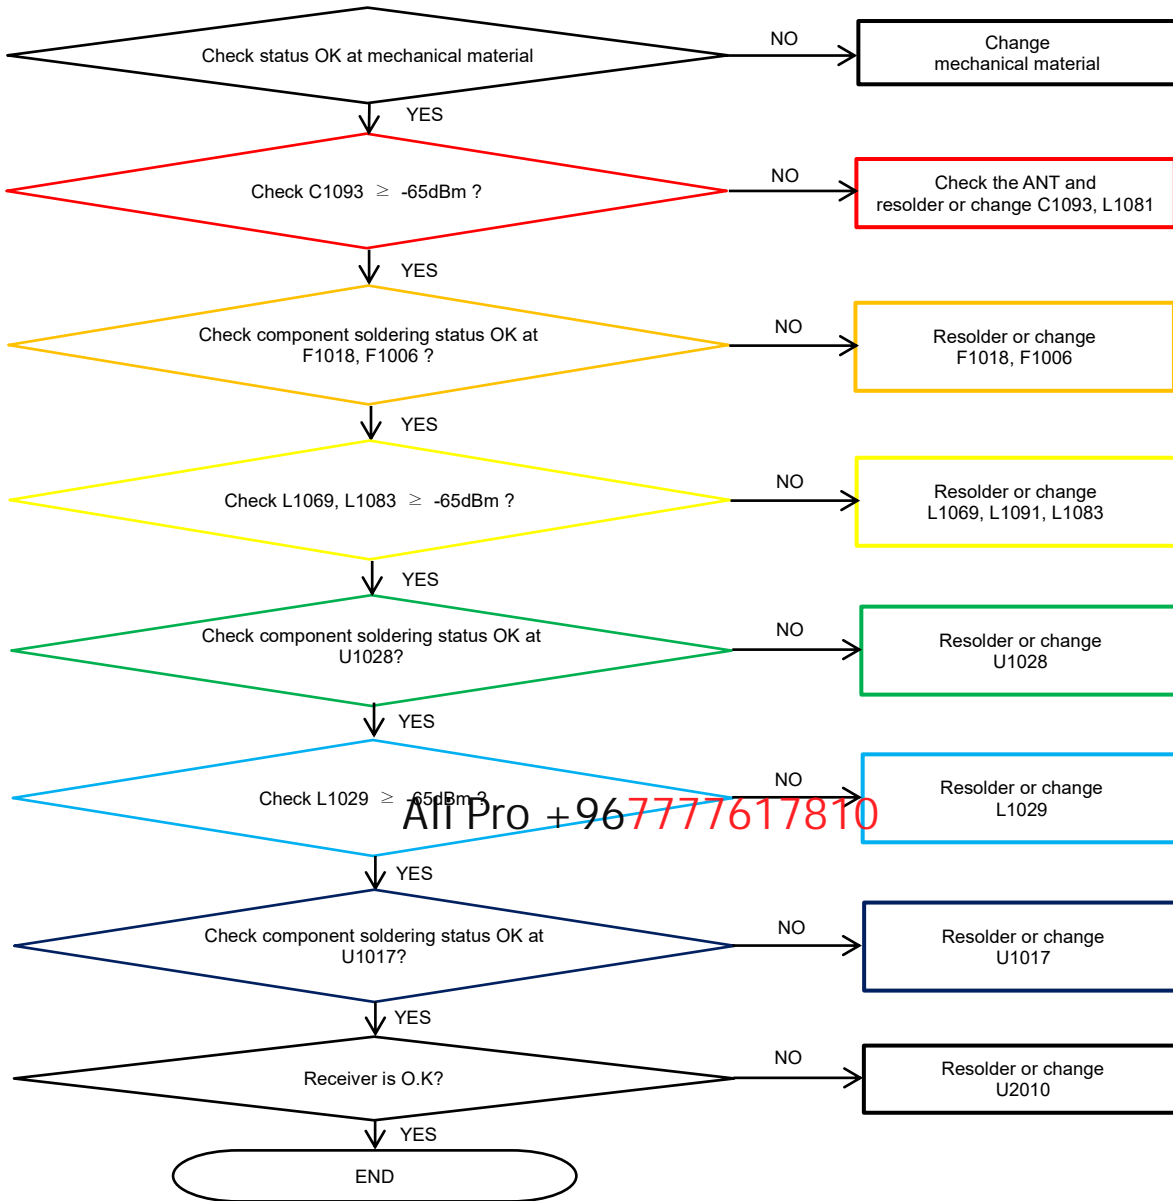

Ali Pro +967777617810

8. Level 3 Repair

8-4-20. LTE B40, NR_SUB6 N40 PRx

8. Level 3 Repair

8-4-21. NR_SUB6 N78 TX/PRx [SM-A326B/BR]

Ali Pro +967777617810

8. Level 3 Repair

8-4-22. GSM 850/900, WCDMA B5/8, LTE 5/8/26, NR_SUB6 N5/8 DRx

Ali Pro +967777617810

8. Level 3 Repair

8-4-23. LTE B12/17/20/28 NR_SUB6 N20/28 DRx

Ali Pro +967777617810

8. Level 3 Repair

8-4-24. GSM1900, WCDMA B2, LTE B2 DRx

8. Level 3 Repair

8-4-25. GSM1800, WCDMA B3, LTE B3, NR N3 DRx

All Pro +967777617810

8. Level 3 Repair

8-4-26. WCDMA B1, LTE B1, NR N1 DRx

8. Level 3 Repair

8-4-27. WCDMA B4, LTE B4/66 DRx

All Pro +967777617810

8. Level 3 Repair

8-4-28. LTE B7/38/40/41, NR N7/38/40/41 DRx