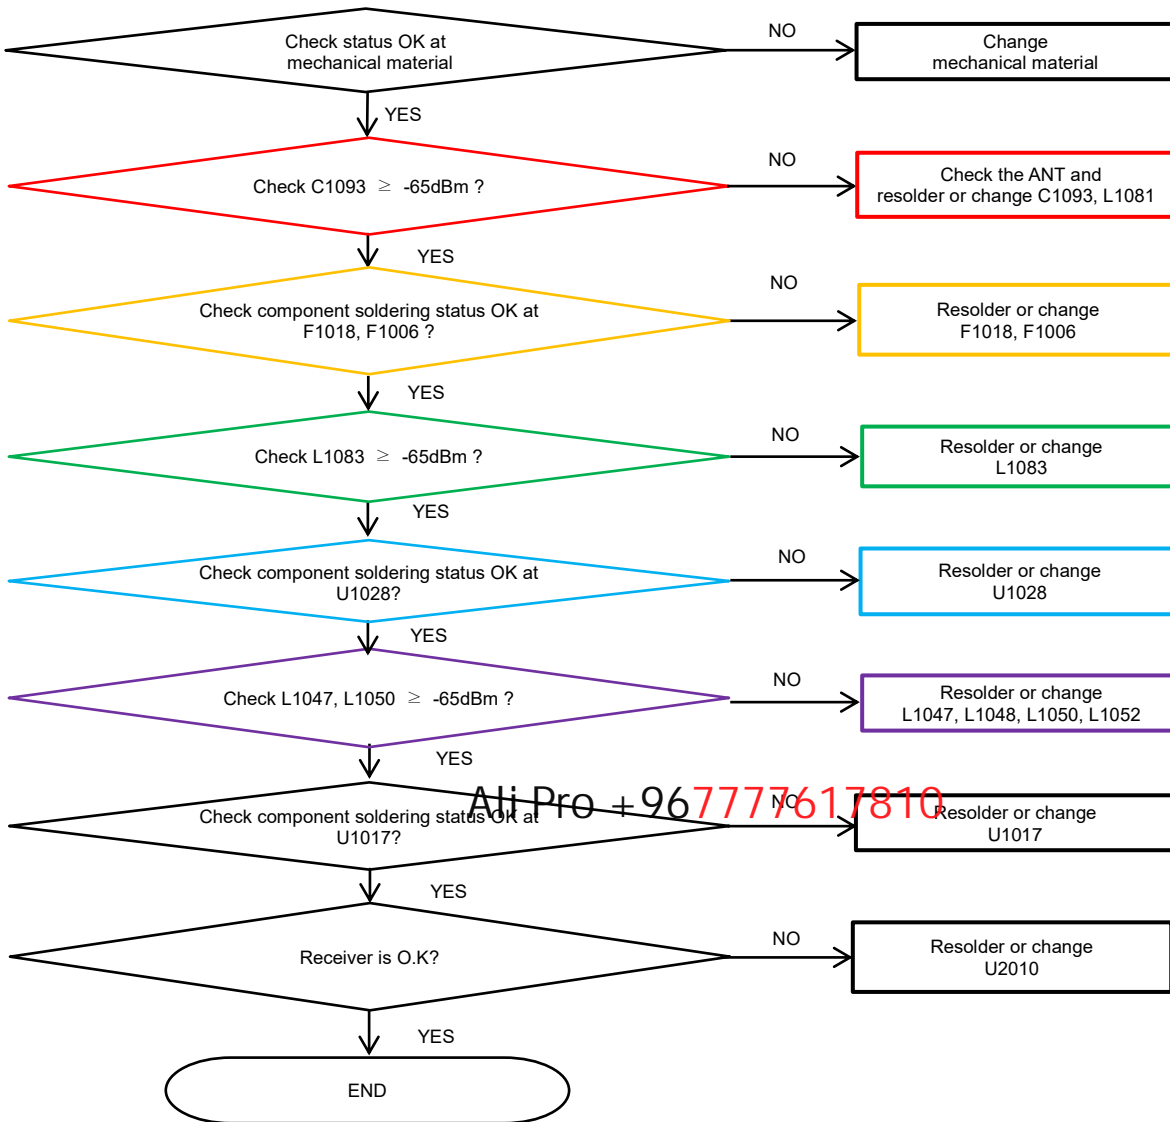

8. Level 3 Repair

8-4-17. GSM 850/900, WCDMA B5/8, LTE B5/8/12/17/20/26/28, NR_SUB6 N5/8/28 PRx

8. Level 3 Repair

8-4-18. GSM1800, 1900, WCDMA B1/2/4, LTE B1/2/3/4/66, NR SUB6 N1/3 PRx

8. Level 3 Repair

8-4-19. LTE B7/38/41, NR_SUB6 N7/38/41 PRx

Ali Pro +967777617810

8. Level 3 Repair

8-4-20. LTE B40, NR_SUB6 N40 PRx

8. Level 3 Repair

8-4-21. NR_SUB6 N78 TX/PRx [SM-A326B/BR]

Ali Pro +967777617810

8. Level 3 Repair

8-4-22. GSM 850/900, WCDMA B5/8, LTE 5/8/26, NR_SUB6 N5/8 DRx

Ali Pro +967777617810

8. Level 3 Repair

8-4-23. LTE B12/17/20/28 NR_SUB6 N20/28 DRx

Ali Pro +967777617810

8. Level 3 Repair

8-4-24. GSM1900, WCDMA B2, LTE B2 DRx

8. Level 3 Repair

8-4-25. GSM1800, WCDMA B3, LTE B3, NR N3 DRx