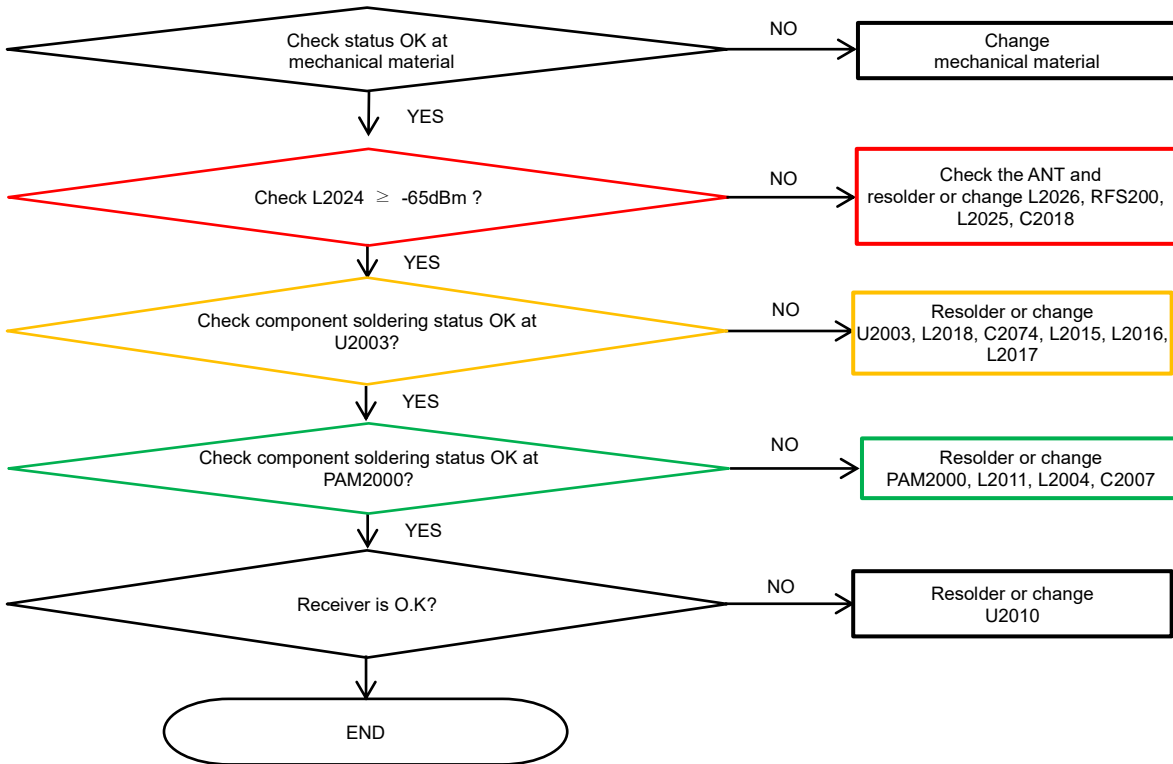

8. Level 3 Repair

8-4-17. GSM 850/900, WCDMA B5/8, LTE B5/8/12/17/20/26/28, NR_SUB6 N5/8/28 PRx

8. Level 3 Repair

8-4-18. GSM1800, 1900, WCDMA B1/2/4, LTE B1/2/3/4/66, NR SUB6 N1/3 PRx

8. Level 3 Repair

8-4-19. LTE B7/38/41, NR_SUB6 N7/38/41 PRx

Ali Pro +967777617810

8. Level 3 Repair

8-4-20. LTE B40, NR_SUB6 N40 PRx

8. Level 3 Repair

8-4-21. NR_SUB6 N78 TX/PRx [SM-A326B/BR]

Ali Pro +967777617810

8. Level 3 Repair

8-4-22. GSM 850/900, WCDMA B5/8, LTE 5/8/26, NR_SUB6 N5/8 DRx