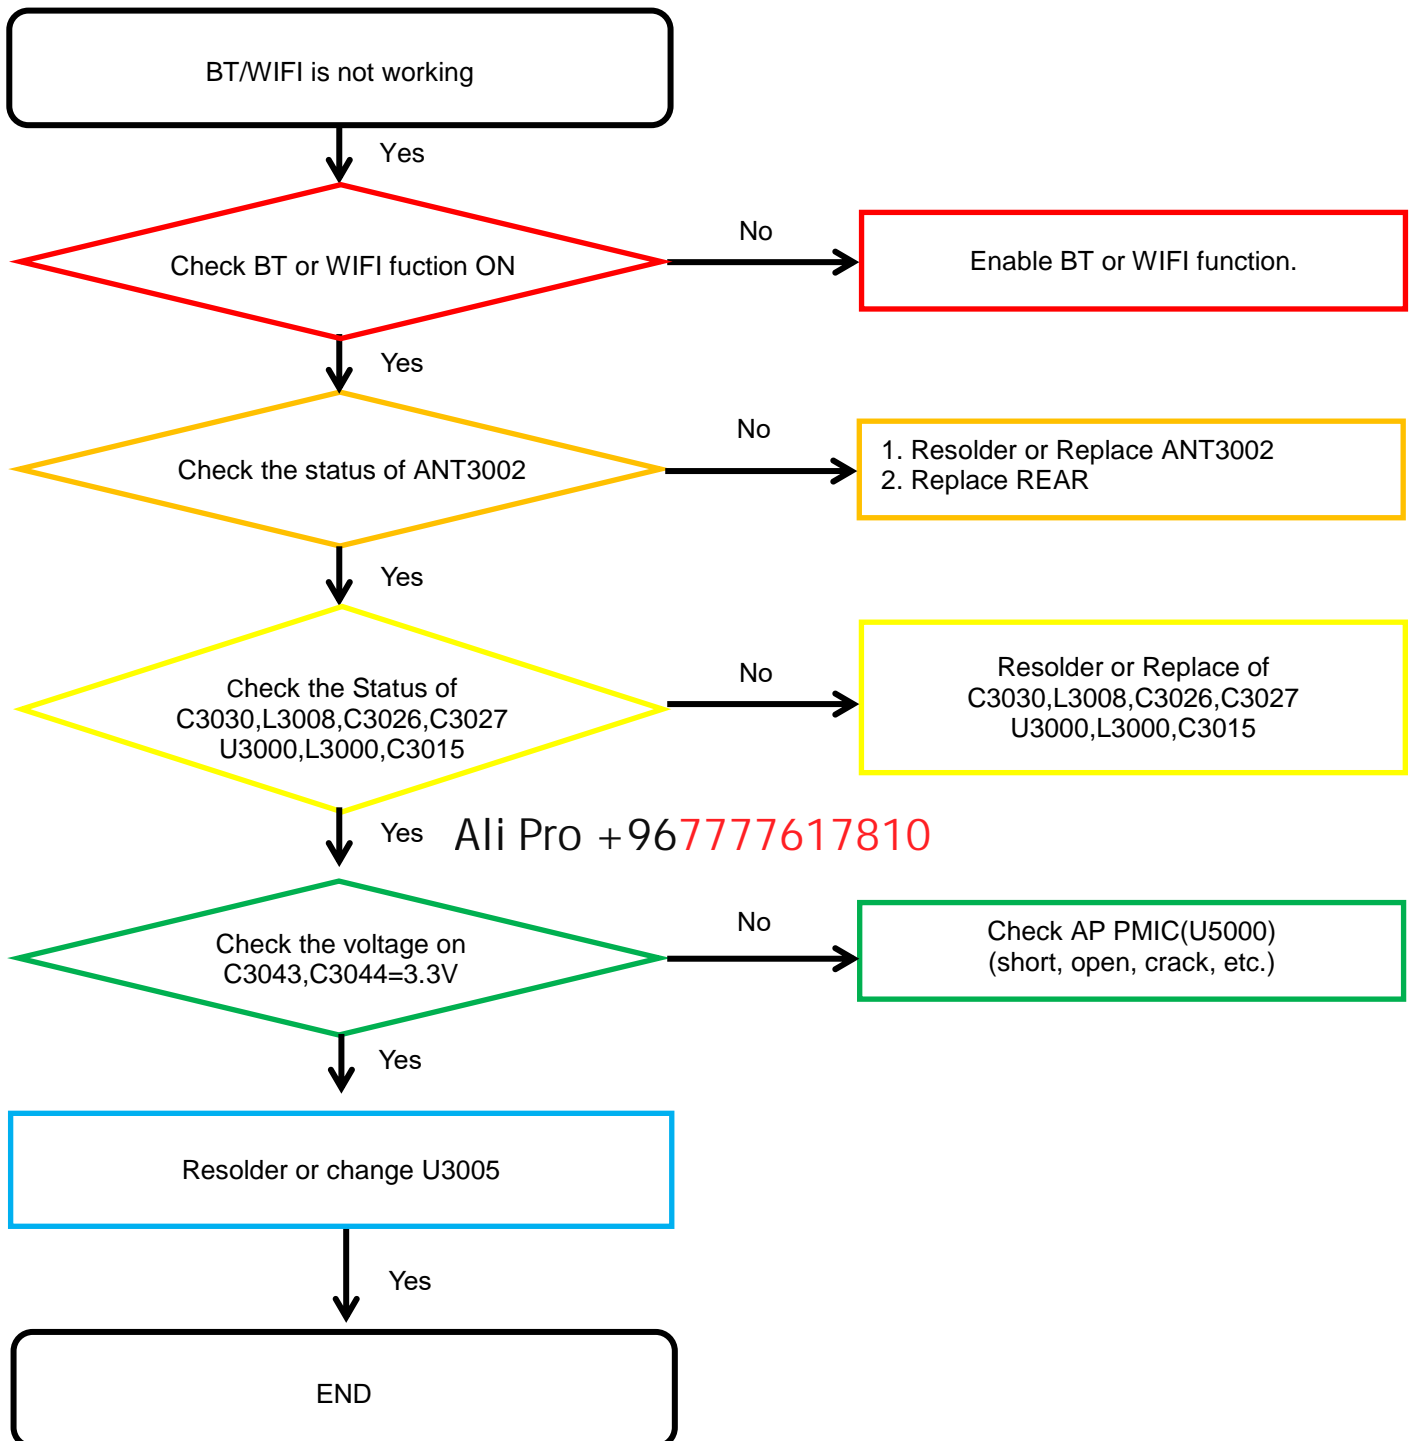

All Pro +967777617810

8. Level 3 Repair

8-4-29. NR N78 DRx [SM-A326B/BR]

Ali Pro +967777617810

8. Level 3 Repair

8-4-30. GSM 850/900, WCDMA B5/8, LTE B5/8/12/17/20/26, NR_SUB6 N5/8 Tx

8. Level 3 Repair

8-4-31. LTE B28, NR_SUB6 N28 Tx

Ali Pro +967777617810

8. Level 3 Repair

8-4-32. WCDMA B1/3/4, LTE B1/3/4/66, NR N1/3 Tx

Ali Pro +967777617810

8. Level 3 Repair

8-4-33. GSM 1800 Tx

Ali Pro +967777617810

8. Level 3 Repair

8-4-34. GSM 1900, WCDMA B2, LTE B2 Tx

Ali Pro +967777617810

8. Level 3 Repair

8-4-35. BT/WIFI

Ali Pro +967777617810

8. Level 3 Repair

8-4-36. GPS

8. Level 3 Repair