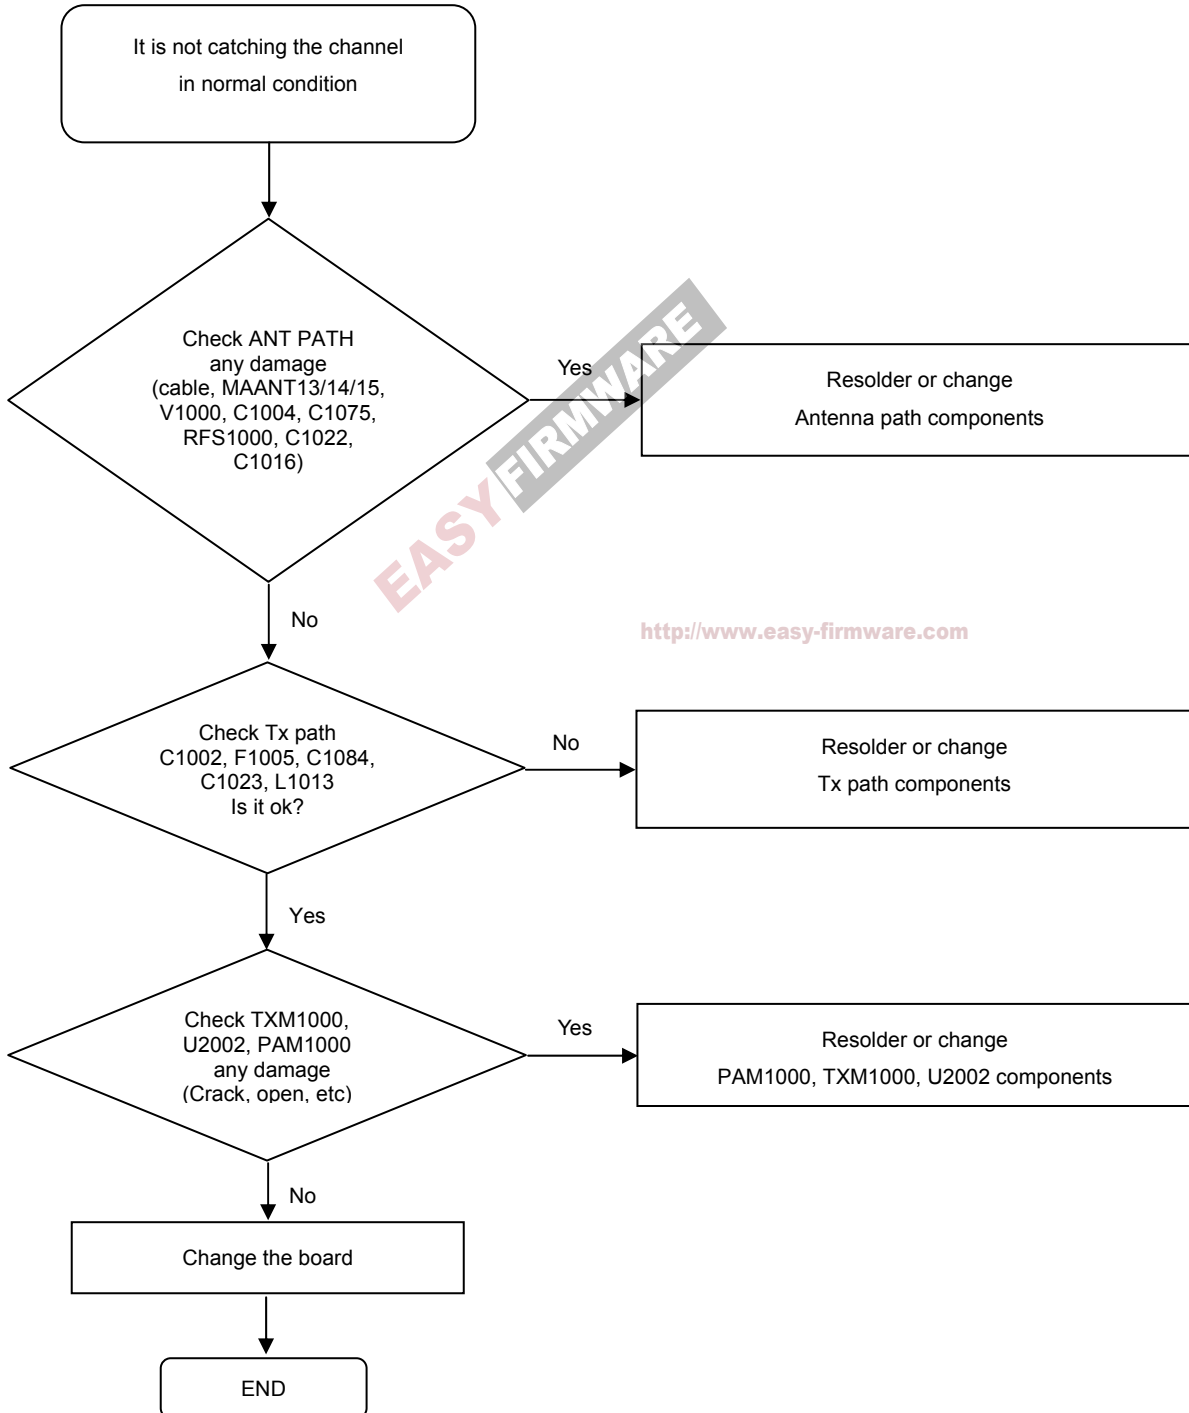

8-4-35 WCDMA B8, LTE B8 TX

<http://www.easy-firmware.com>

8. Level 3 Repair

8-4-36 LTE B7 TX

<http://www.easy-firmware.com>

8. Level 3 Repair

8-4-36 LTE B40 TX

8. Level 3 Repair