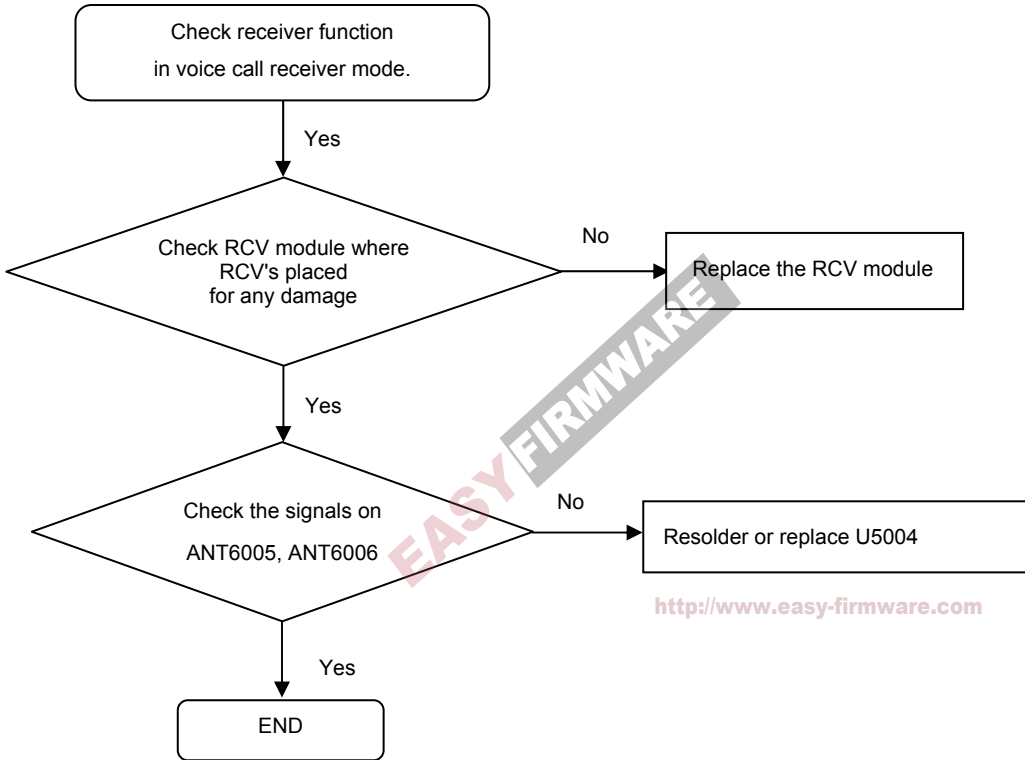

8-4-4. Sim Part(SIM1)

8. Level 3 Repair

8-4-4. Sim Part(SIM2)

8. Level 3 Repair

8-4-5. Charging Part

8. Level 3 Repair

8-4-6. OTG

<http://www.easy-firmware.com>

8. Level 3 Repair

8-4-7-2. Proxy Sensor

8. Level 3 Repair

8-4-7-3. Accel Sensor

8. Level 3 Repair

8-4-8-1 Microphone Part - Main MIC

<http://www.easy-firmware.com>

8. Level 3 Repair

8-4-10. Receiver Part

<http://www.easy-firmware.com>

8. Level 3 Repair

8-4-11. Speaker Part

8. Level 3 Repair

8-4-12. BT/WIFI

<http://www.easy-firmware.com>

8. Level 3 Repair