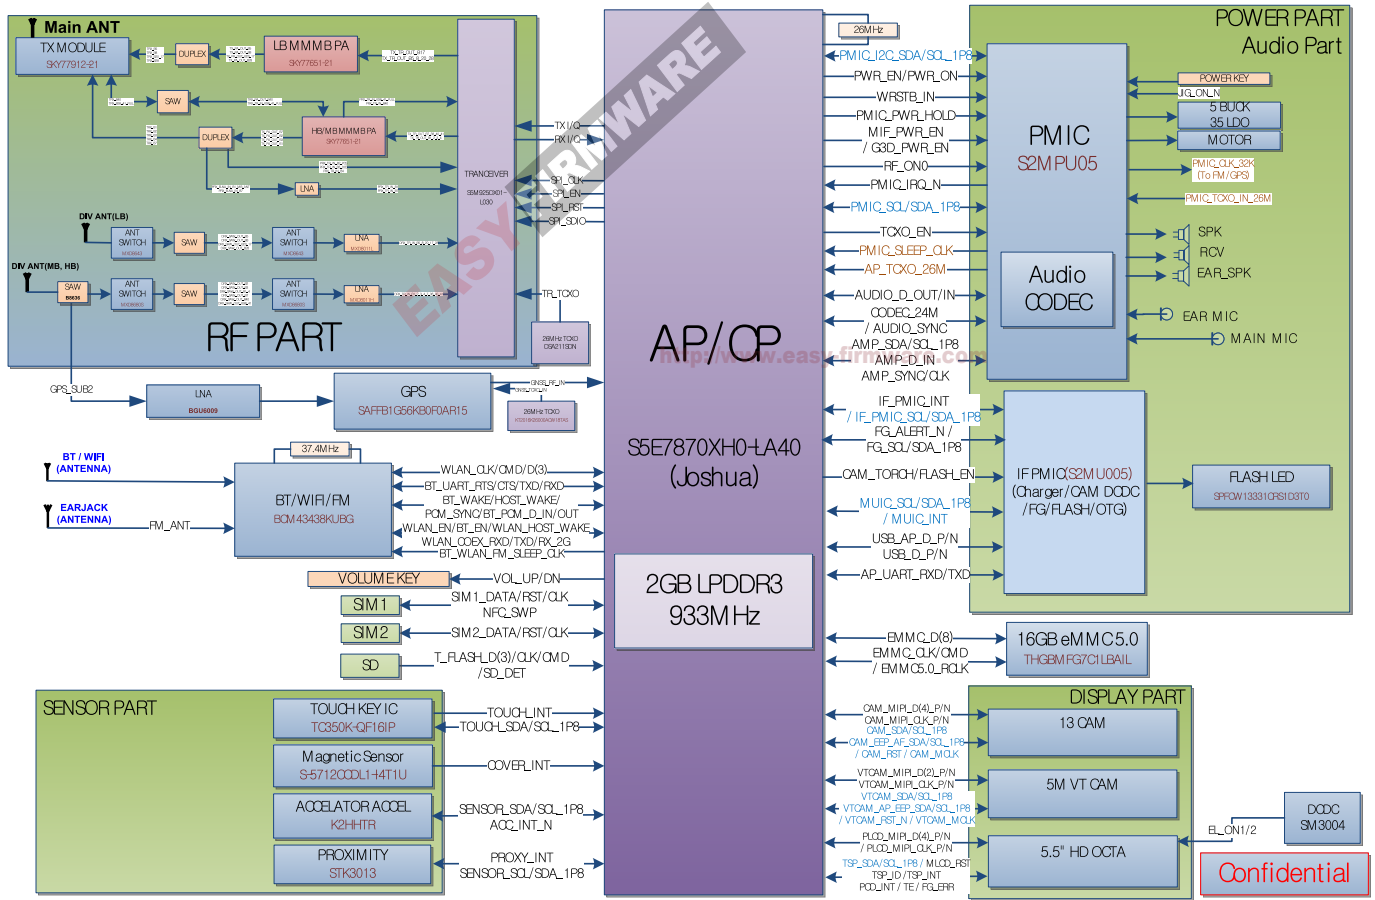

8. Level 3 Repair

8-1. Components Layout

PBA (Top side)

PBA (Bottom side)

8. Level 3 Repair

8-2. Block Diagram

Confidential

8. Level 3 Repair

<http://www.easy-firmware.com>

8. Level 3 Repair

8. Level 3 Repair

8-3. Flow Chart of Troubleshooting

	
<p>Oscilloscope</p>	<p>Digital Multimeter</p>
	
<p>Power Supply</p>	<p>+ driver, ESD Safe Tweezer</p>
	
<p>8960 & Spectrum Analyzer</p>	<p>Soldering iron</p>

8. Level 3 Repair

8-4. Power On

8. Level 3 Repair

8-4-2. Initial

<http://www.easy-firmware.com>

8. Level 3 Repair

8-4-3. No Service

8. Level 3 Repair

8-4-4. Sim Part(SIM1)

8. Level 3 Repair

8-4-4. Sim Part(SIM2)

8. Level 3 Repair

8-4-5. Charging Part

8. Level 3 Repair

8-4-6. OTG

<http://www.easy-firmware.com>