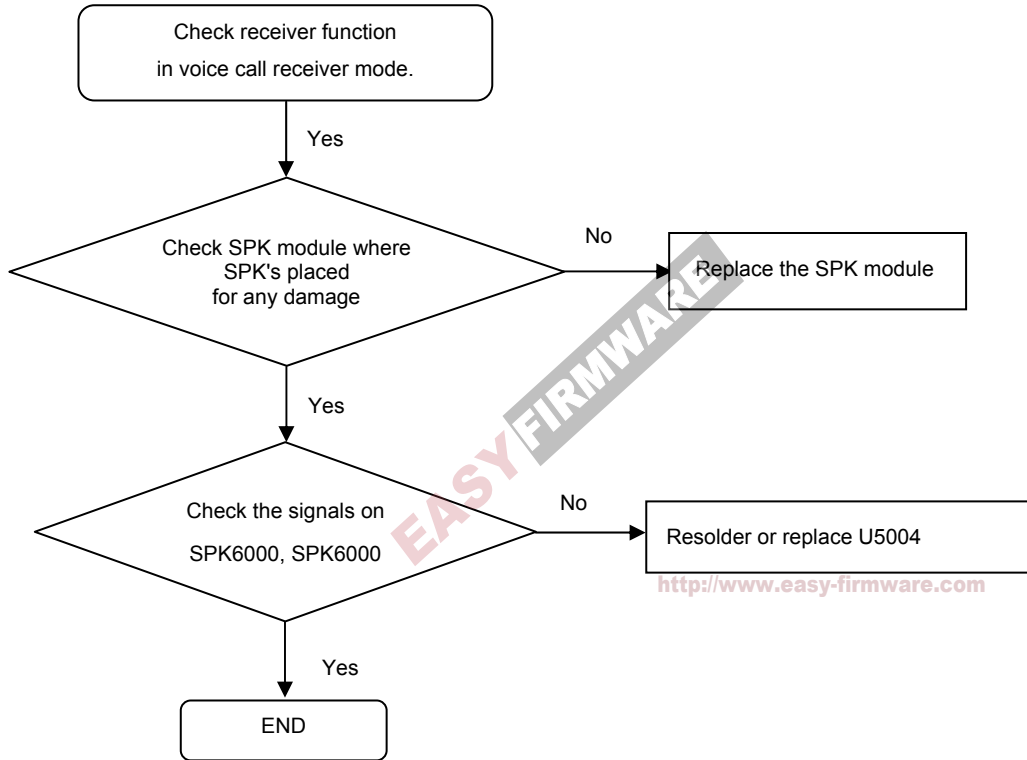

8-4-4. Sim Part(SIM1)

8. Level 3 Repair

8-4-4. Sim Part(SIM2)

8. Level 3 Repair

8-4-5. Charging Part

8. Level 3 Repair

8-4-6. OTG

<http://www.easy-firmware.com>

8. Level 3 Repair

8-4-7-2. Proxy Sensor

8. Level 3 Repair

8-4-7-3. Accel Sensor

8. Level 3 Repair

8-4-8-1 Microphone Part - Main MIC

<http://www.easy-firmware.com>

8. Level 3 Repair

8-4-10. Receiver Part

<http://www.easy-firmware.com>

8. Level 3 Repair

8-4-11. Speaker Part

8. Level 3 Repair

8-4-12. BT/WIFI

<http://www.easy-firmware.com>

8. Level 3 Repair