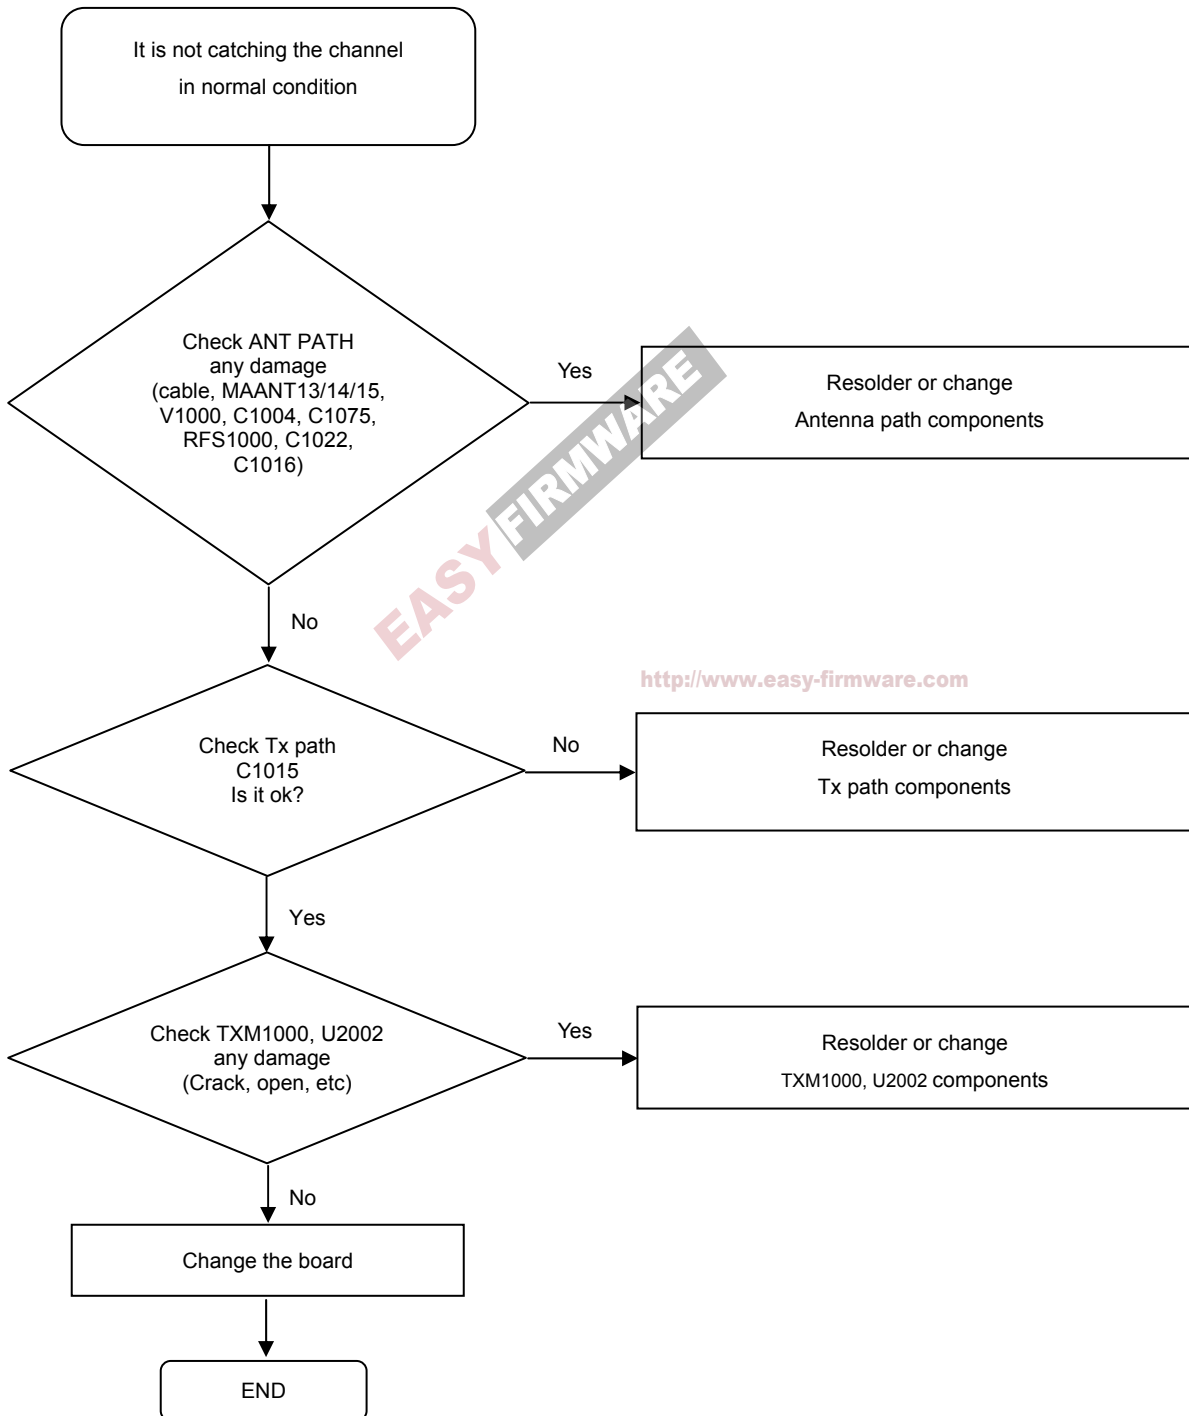

8. Level 3 Repair

8-4-28. GSM1800, 1900 TX