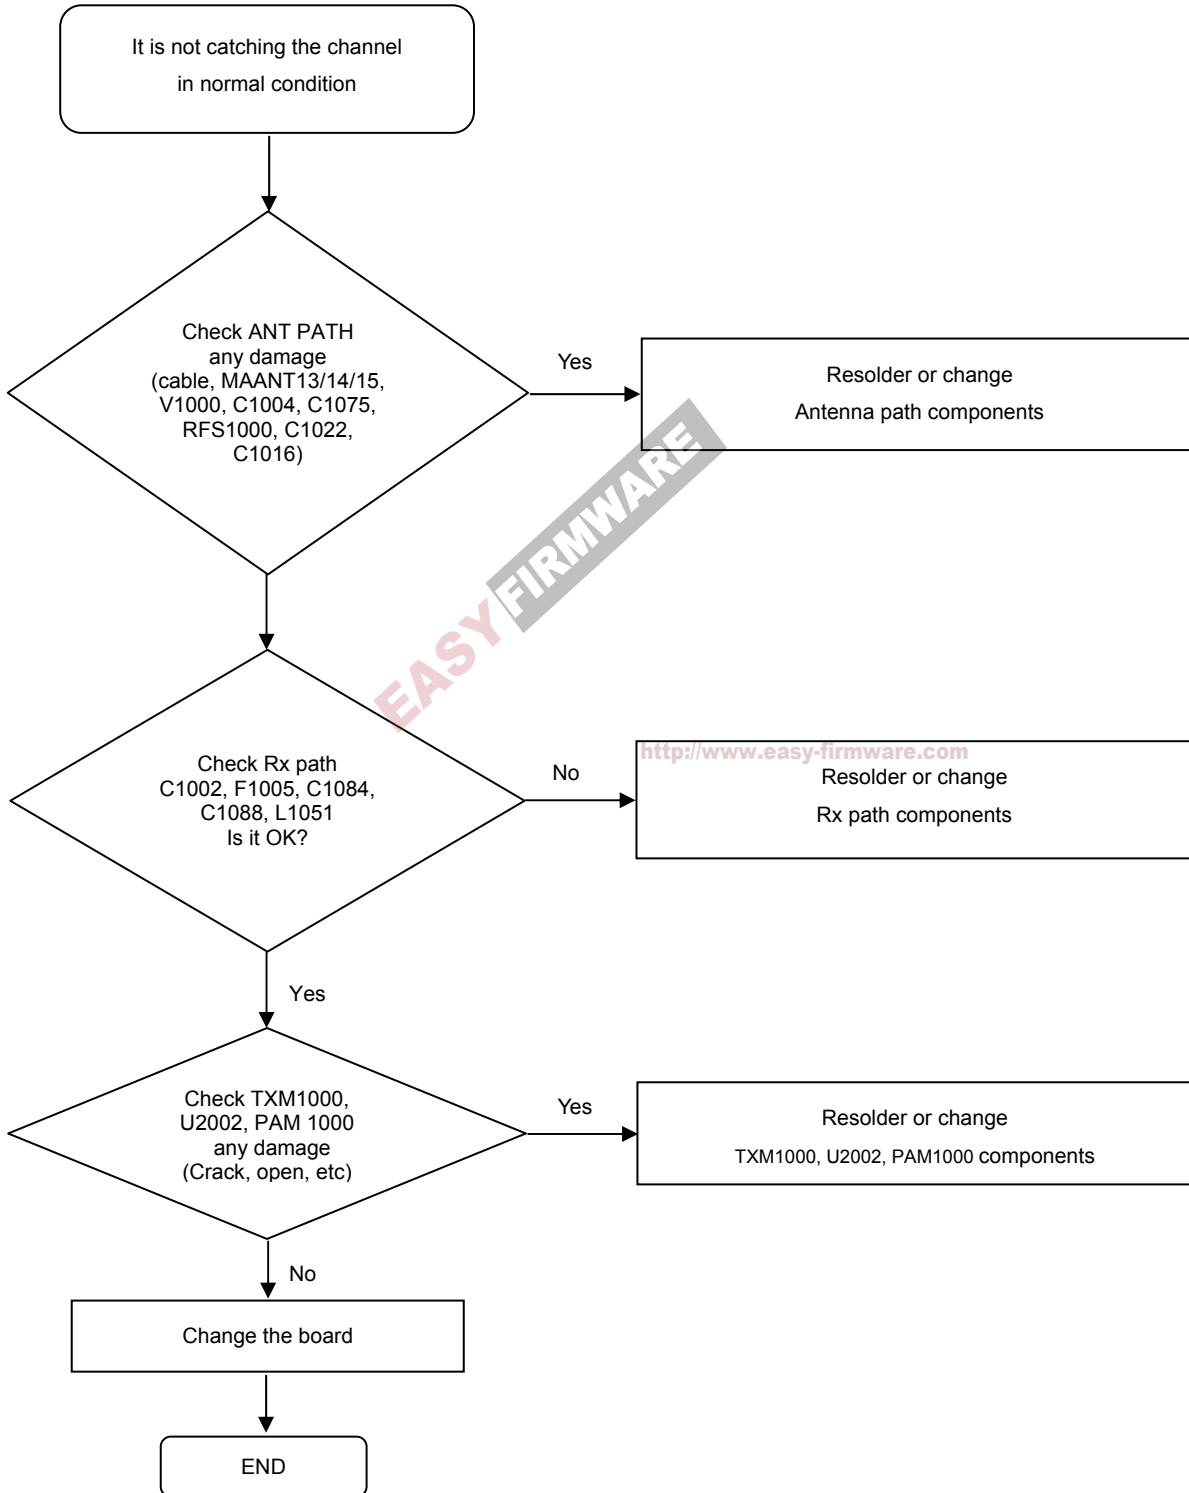

8. Level 3 Repair

8-4-27. LTE 40 RX