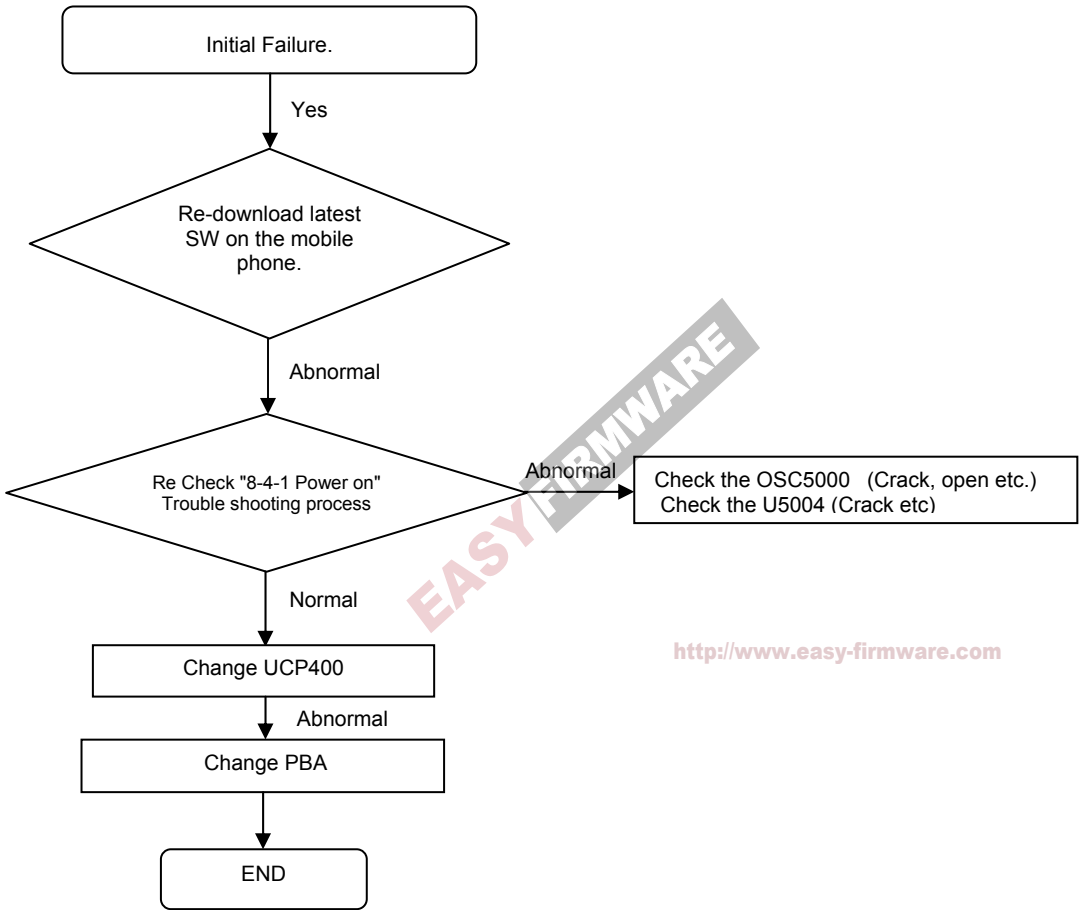

<http://www.easy-firmware.com>

8. Level 3 Repair

8. Level 3 Repair

8-3. Flow Chart of Troubleshooting

	
<p>Oscilloscope</p>	<p>Digital Multimeter</p>
	
<p>Power Supply</p>	<p>+ driver, ESD Safe Tweezer</p>
	
<p>8960 & Spectrum Analyzer</p>	<p>Soldering iron</p>

8. Level 3 Repair

8-4. Power On

8. Level 3 Repair

8-4-2. Initial

<http://www.easy-firmware.com>

8. Level 3 Repair

8-4-3. No Service

8. Level 3 Repair

8-4-4. Sim Part(SIM1)

8. Level 3 Repair

8-4-4. Sim Part(SIM2)

8. Level 3 Repair

8-4-5. Charging Part

8. Level 3 Repair

8-4-6. OTG

<http://www.easy-firmware.com>