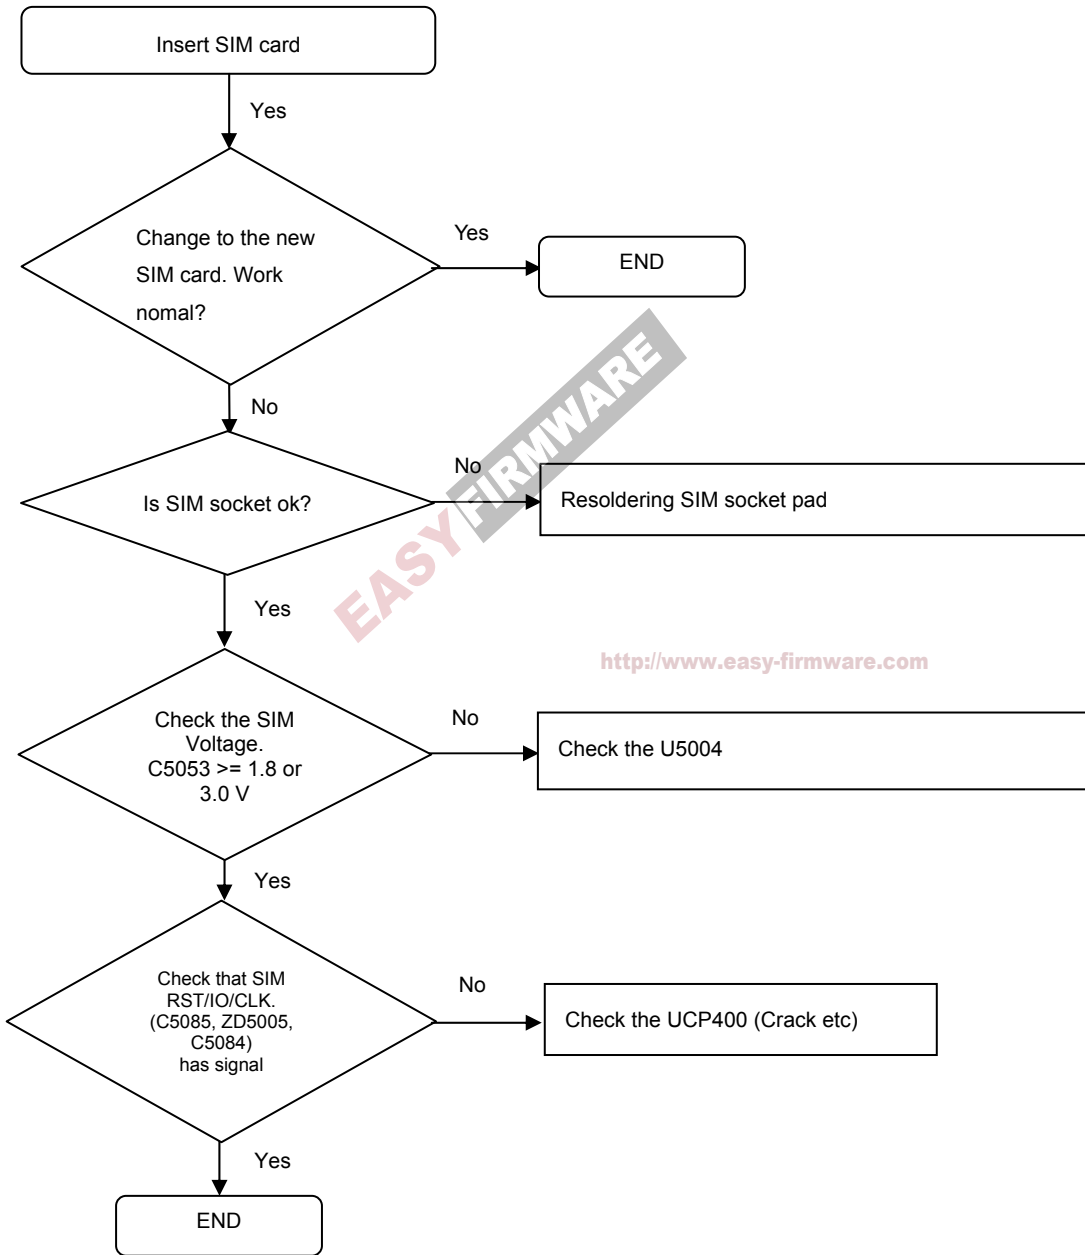

<http://www.easy-firmware.com>

8. Level 3 Repair

8. Level 3 Repair

8-3. Flow Chart of Troubleshooting

	
<p>Oscilloscope</p>	<p>Digital Multimeter</p>
	
<p>Power Supply</p>	<p>+ driver, ESD Safe Tweezer</p>
	
<p>8960 & Spectrum Analyzer</p>	<p>Soldering iron</p>

8. Level 3 Repair

8-4. Power On

8. Level 3 Repair

8-4-2. Initial

<http://www.easy-firmware.com>

8. Level 3 Repair

8-4-3. No Service

8. Level 3 Repair

8-4-4. Sim Part(SIM1)

8. Level 3 Repair

8-4-4. Sim Part(SIM2)

8. Level 3 Repair

8-4-5. Charging Part

8. Level 3 Repair

8-4-6. OTG

<http://www.easy-firmware.com>