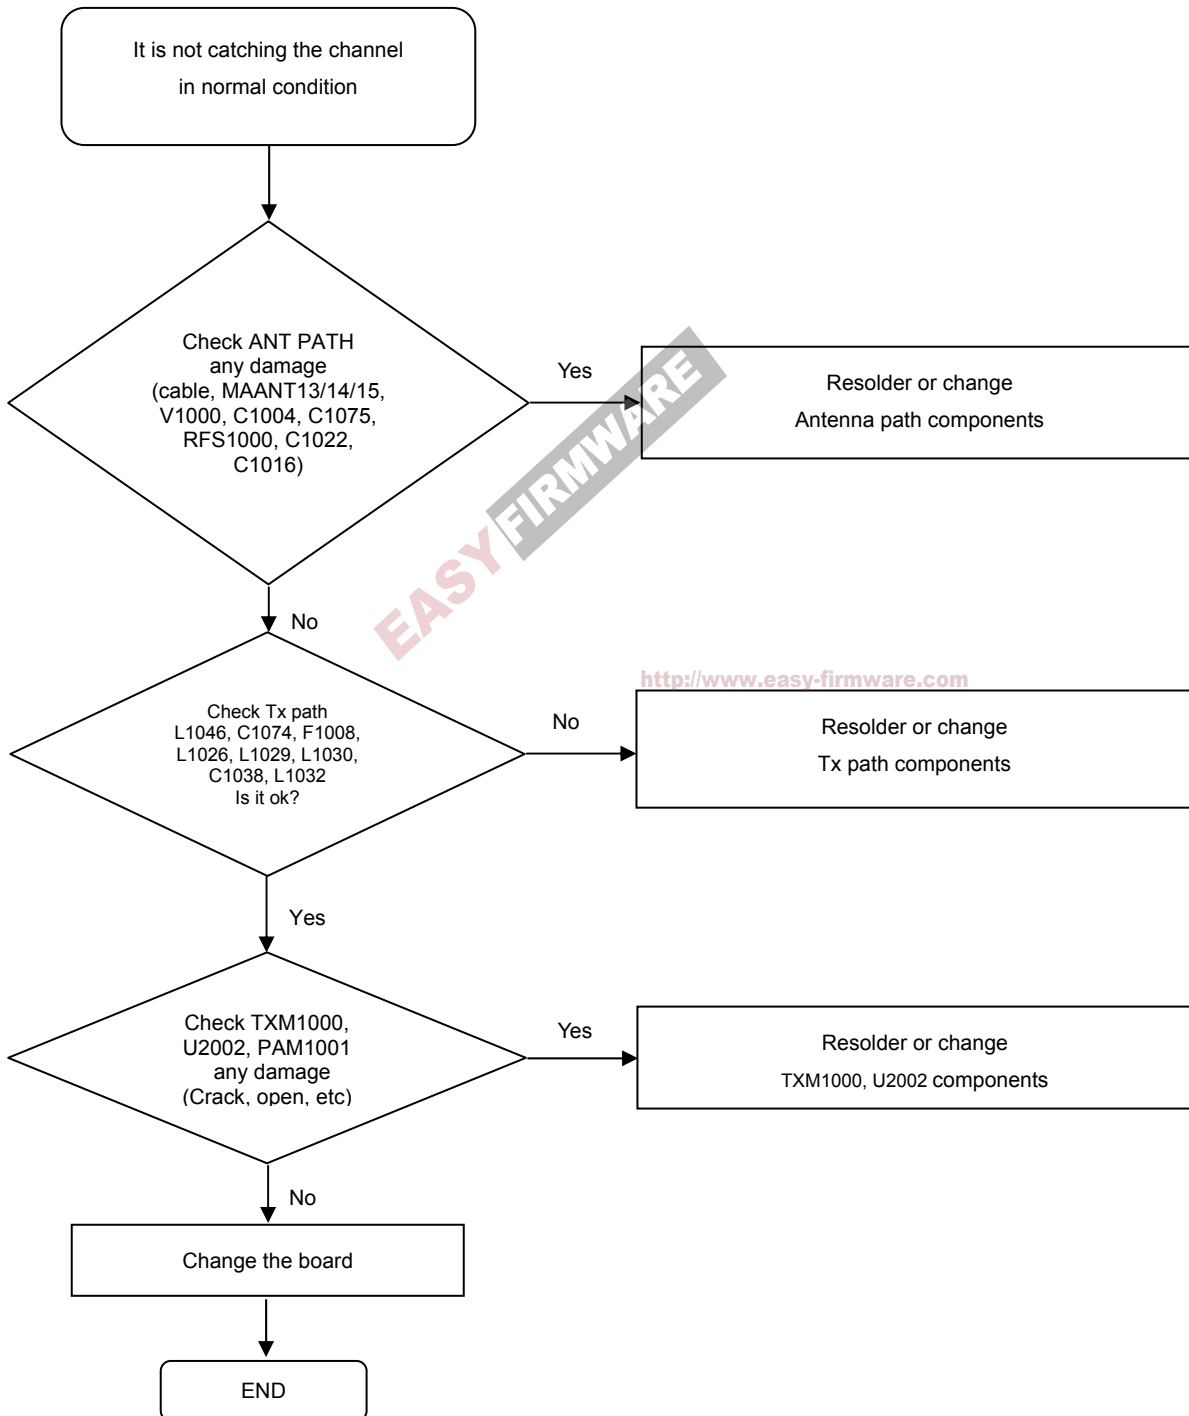

8-4-27. LTE 40 RX

8. Level 3 Repair

8-4-28. GSM1800, 1900 TX

8. Level 3 Repair

8-4-29 LTE 17, 20 TX

8. Level 3 Repair

8-4-30. GSM850, 900 TX

8. Level 3 Repair