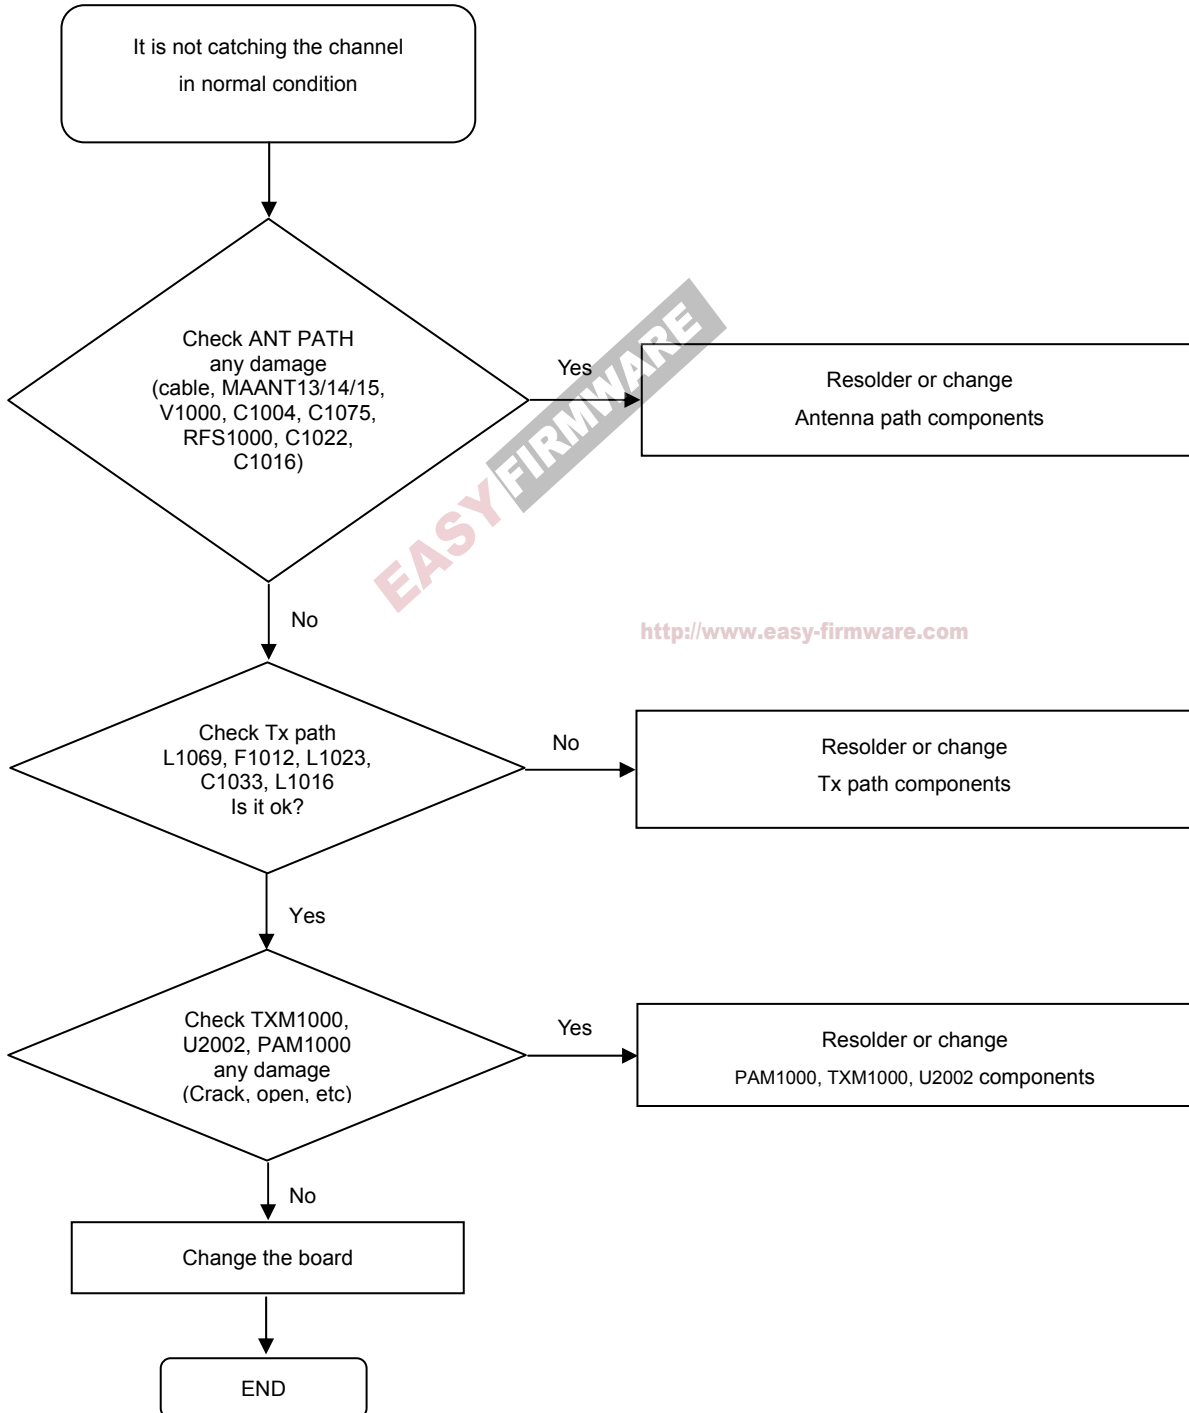

8. Level 3 Repair

8-4-32 WCDMA B2, LTE B2 TX