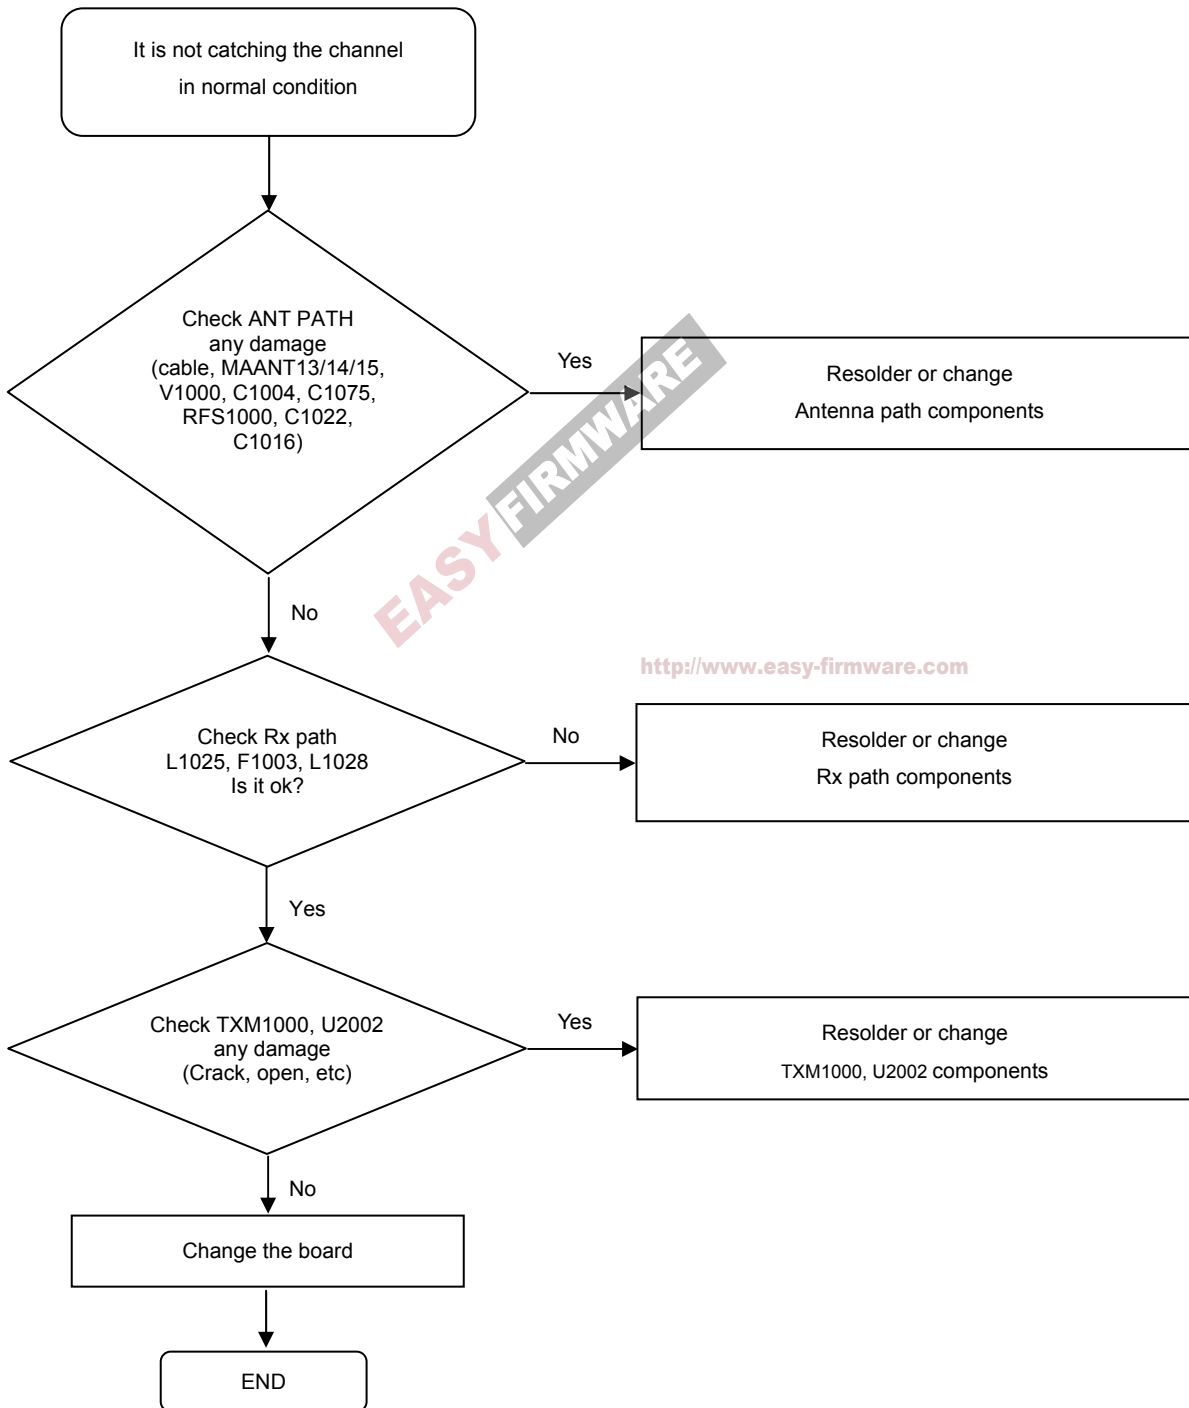

8-4-20. WCDMA 1 / LTE 1 Rx

8. Level 3 Repair

8-4-21.GSM1900 / WCDMA 2 / LTE 2 Rx

8. Level 3 Repair

8-4-22. GSM1800 / LTE 3 Rx

8. Level 3 Repair

8-4-23.GSM850 / WCDMA 5 / LTE 5 Rx

<http://www.easy-firmware.com>