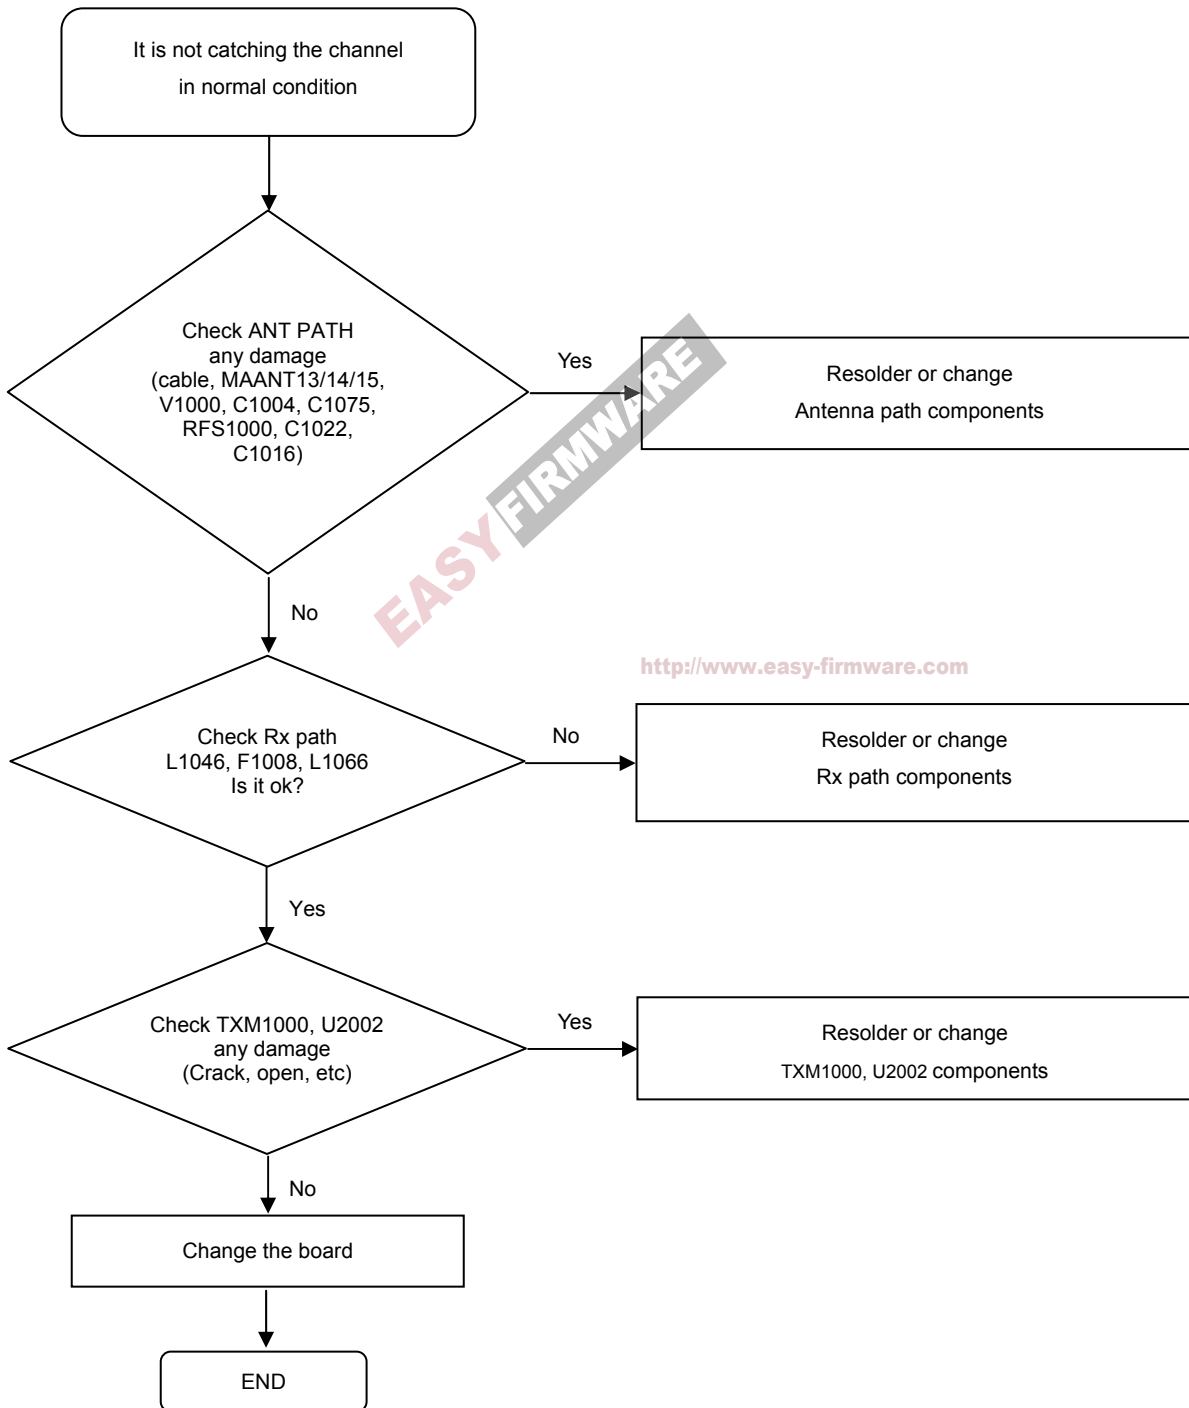

8. Level 3 Repair

8-4-24 GSM900 / WCDMA 8 / LTE 8 Rx

<http://www.easy-firmware.com>

8. Level 3 Repair

8-4-25. LTE 17, 20 RX

8. Level 3 Repair

8-4-26. LTE 7 RX

8. Level 3 Repair