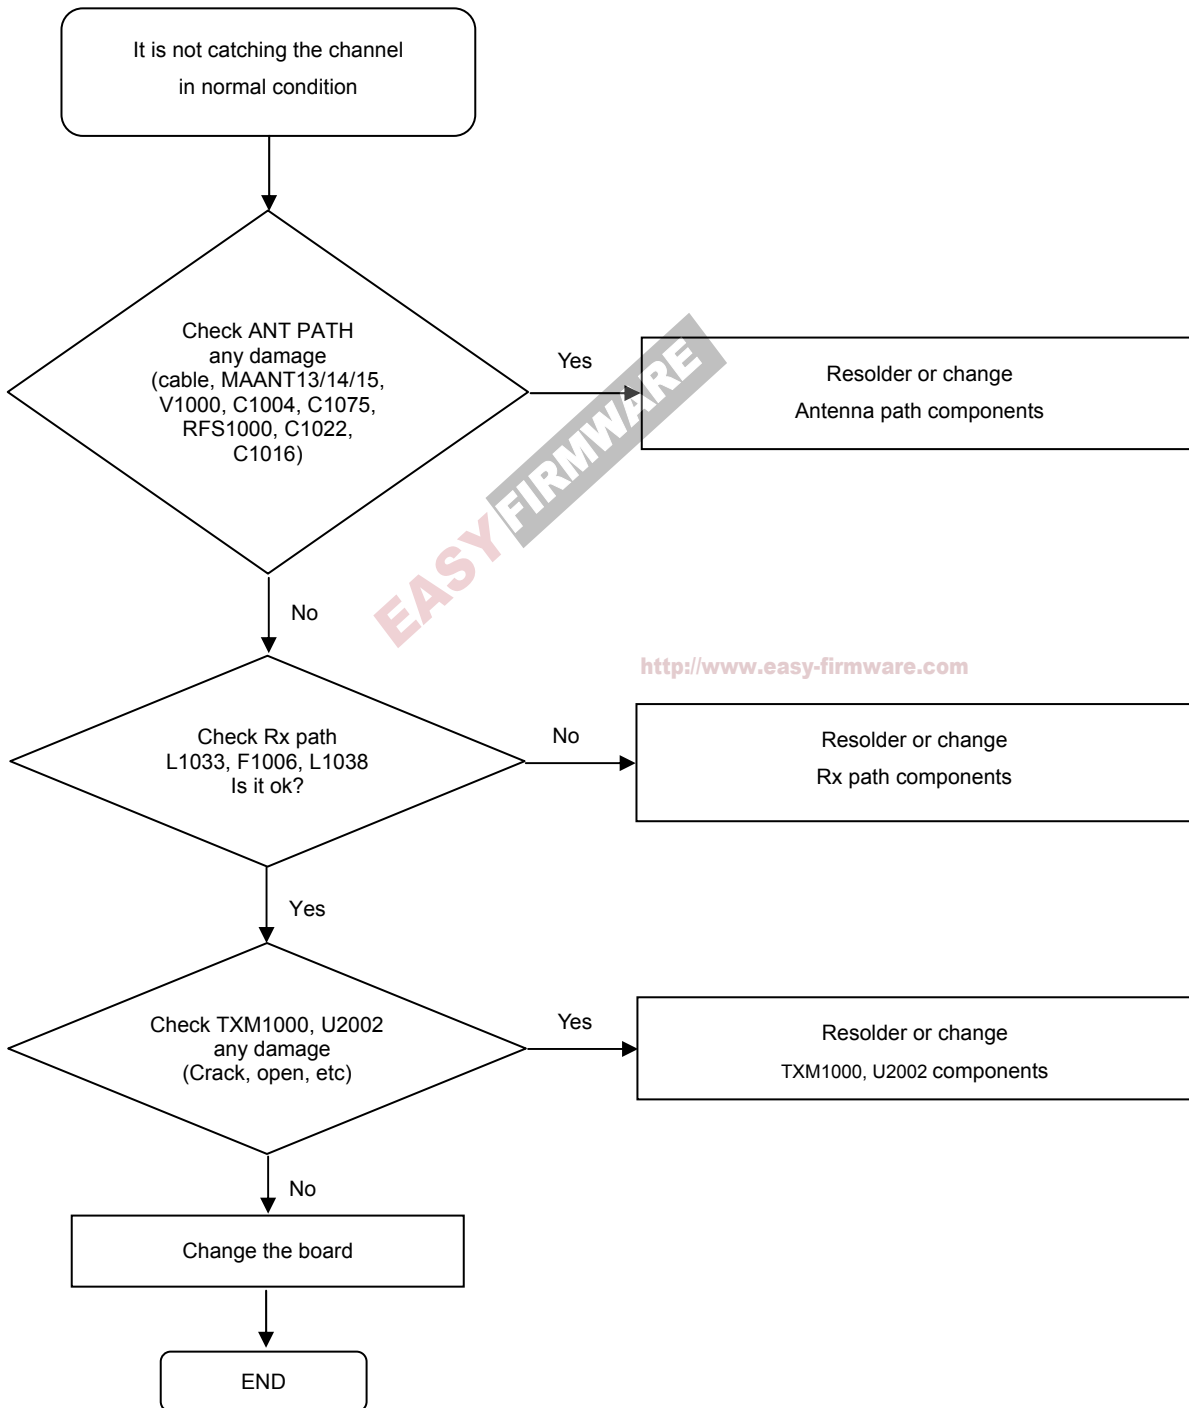

8. Level 3 Repair

8-4-24 GSM900 / WCDMA 8 / LTE 8 Rx

<http://www.easy-firmware.com>