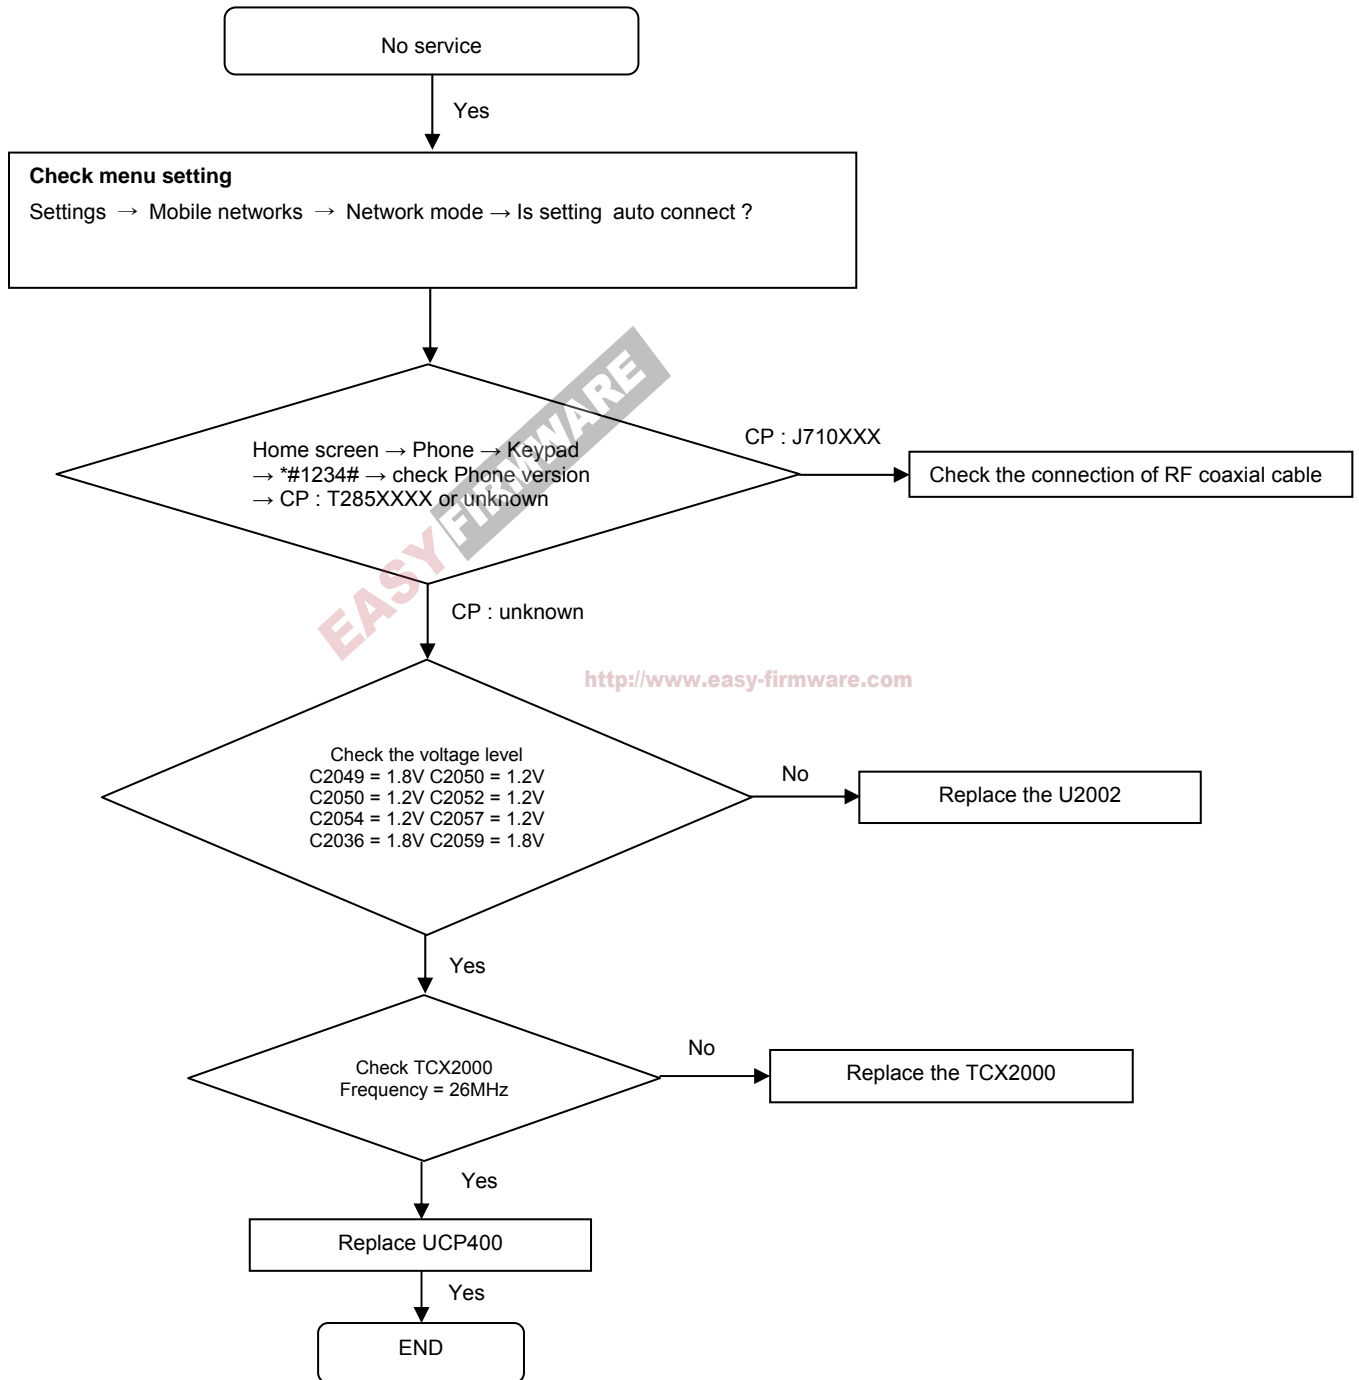

8. Level 3 Repair

8-4. Power On

8. Level 3 Repair

8-4-2. Initial

<http://www.easy-firmware.com>

8. Level 3 Repair

8-4-3. No Service

8. Level 3 Repair

8-4-4. Sim Part(SIM1)

8. Level 3 Repair

8-4-4. Sim Part(SIM2)

8. Level 3 Repair

8-4-5. Charging Part

8. Level 3 Repair

8-4-6. OTG

<http://www.easy-firmware.com>