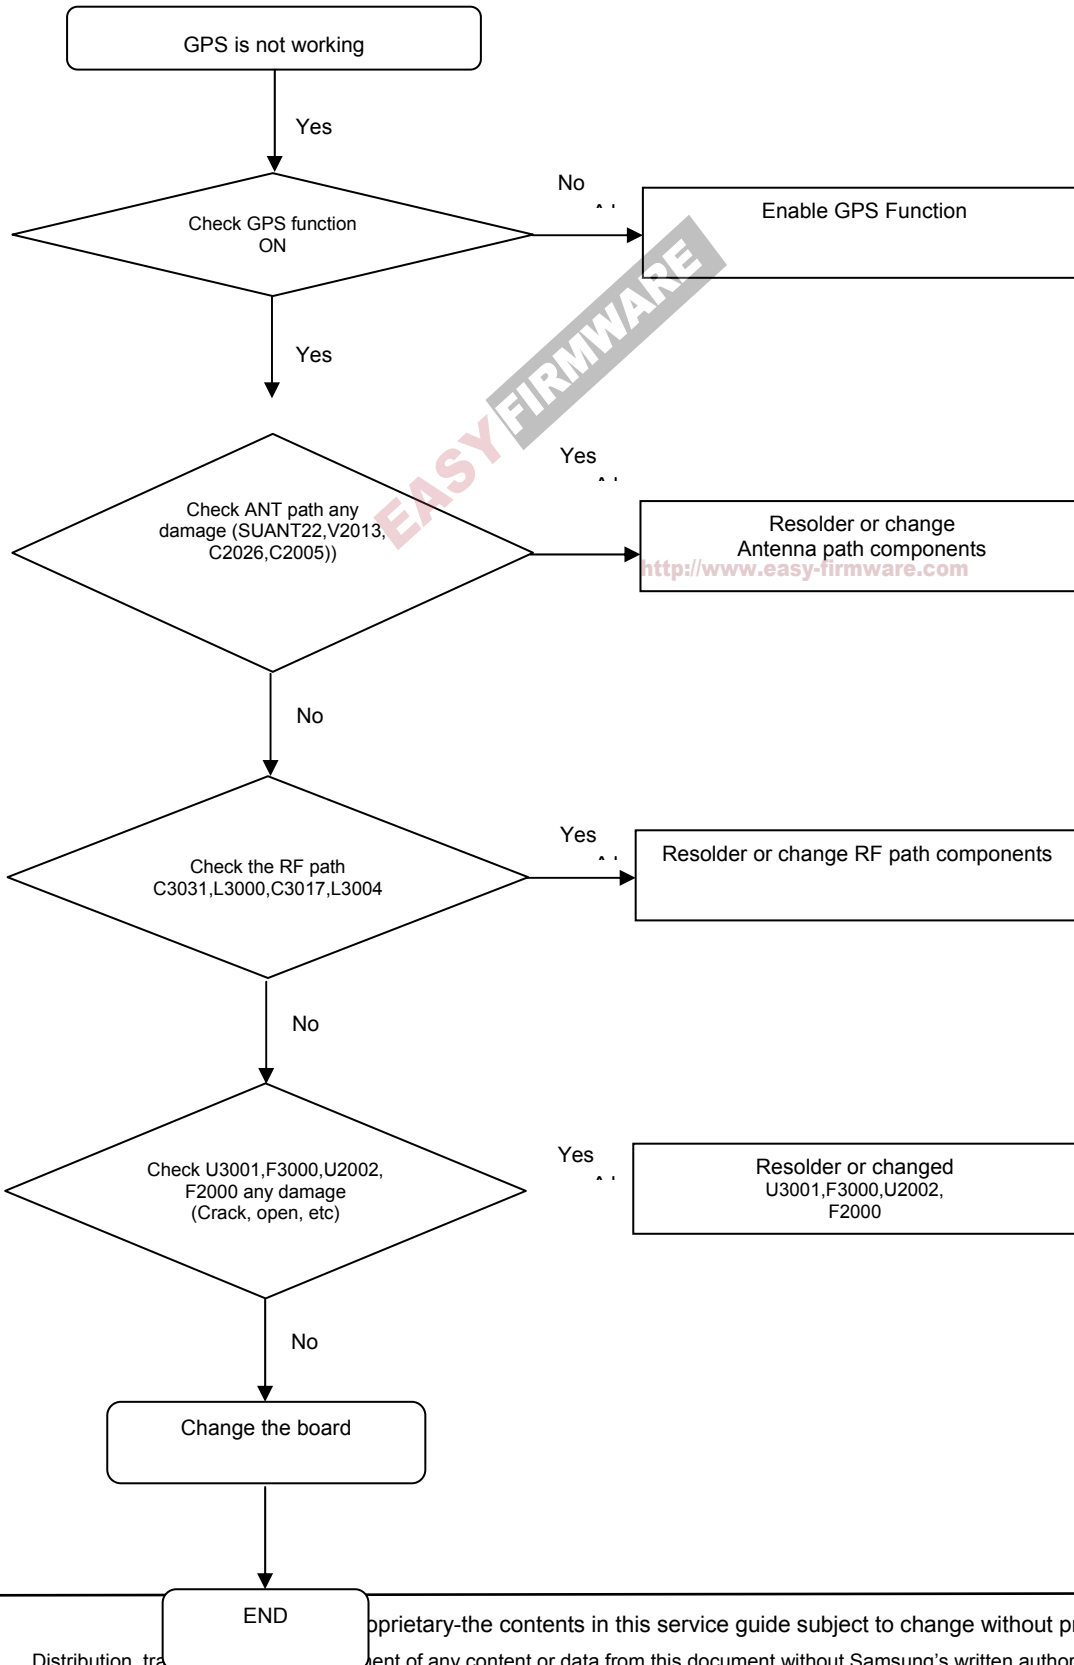

8. Level 3 Repair

8-4-13. GPS