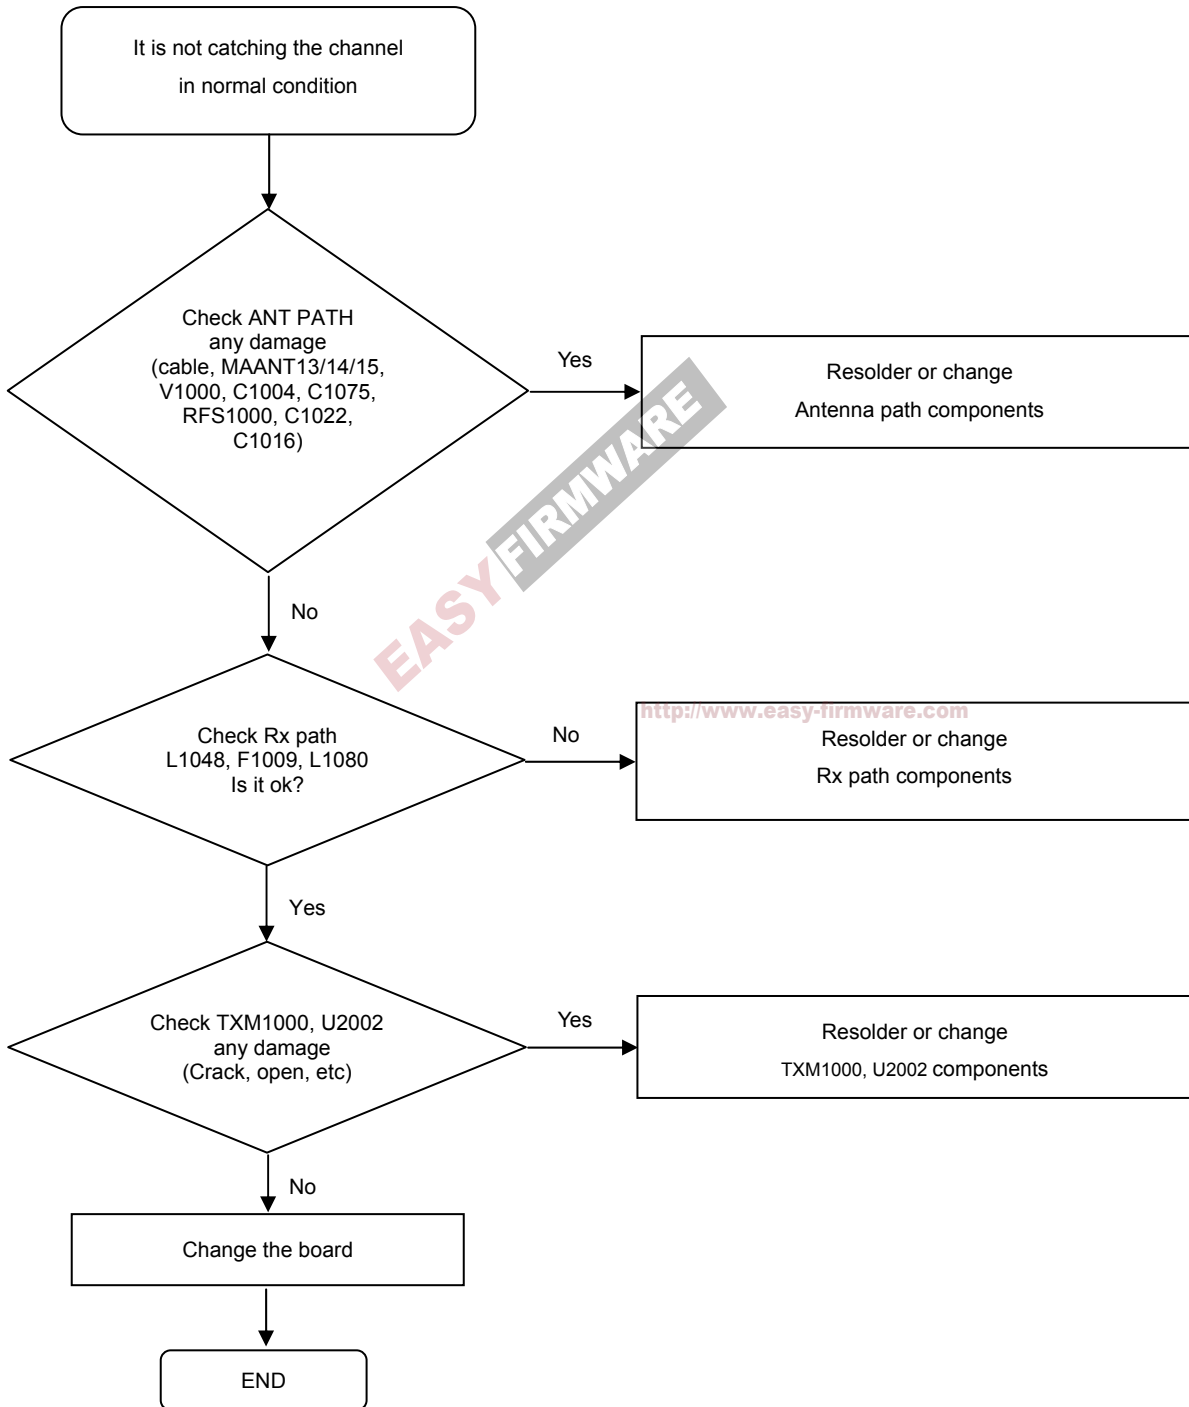

8-4-20. WCDMA 1 / LTE 1 Rx

8. Level 3 Repair

8-4-21.GSM1900 / WCDMA 2 / LTE 2 Rx

8. Level 3 Repair

8-4-22. GSM1800 / LTE 3 Rx

8. Level 3 Repair

8-4-23.GSM850 / WCDMA 5 / LTE 5 Rx

<http://www.easy-firmware.com>