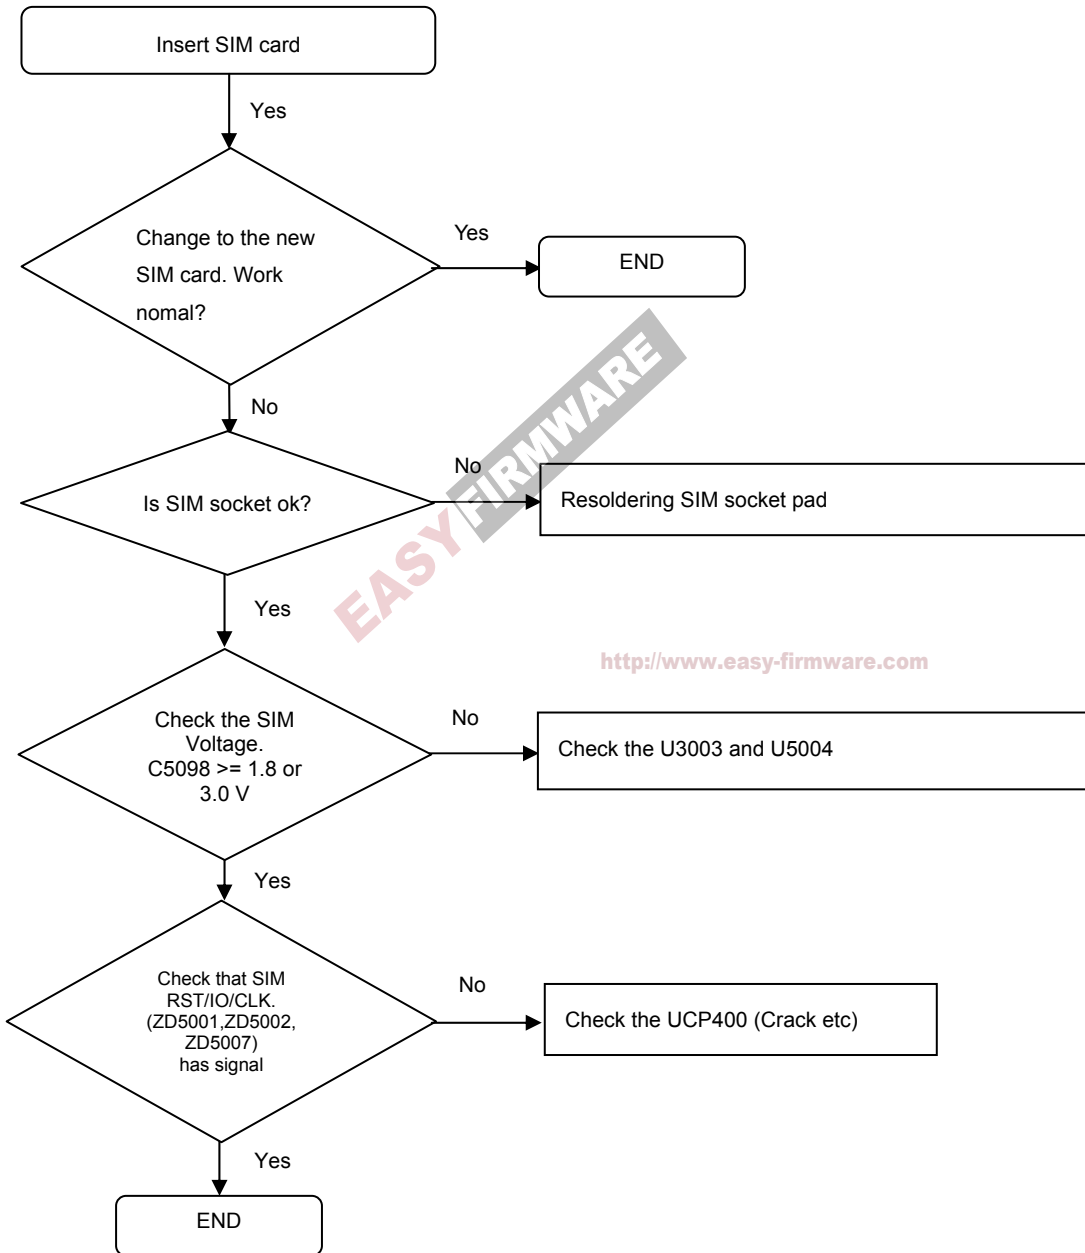

<http://www.easy-firmware.com>

8. Level 3 Repair

8. Level 3 Repair

8-3. Flow Chart of Troubleshooting

	
<p>Oscilloscope</p>	<p>Digital Multimeter</p>
	
<p>Power Supply</p>	<p>+ driver, ESD Safe Tweezer</p>
	
<p>8960 & Spectrum Analyzer</p>	<p>Soldering iron</p>

8. Level 3 Repair

8-4. Power On

8. Level 3 Repair

8-4-2. Initial

<http://www.easy-firmware.com>

8. Level 3 Repair

8-4-3. No Service

8. Level 3 Repair

8-4-4. Sim Part(SIM1)

8. Level 3 Repair

8-4-4. Sim Part(SIM2)

8. Level 3 Repair

8-4-5. Charging Part

8. Level 3 Repair

8-4-6. OTG

<http://www.easy-firmware.com>