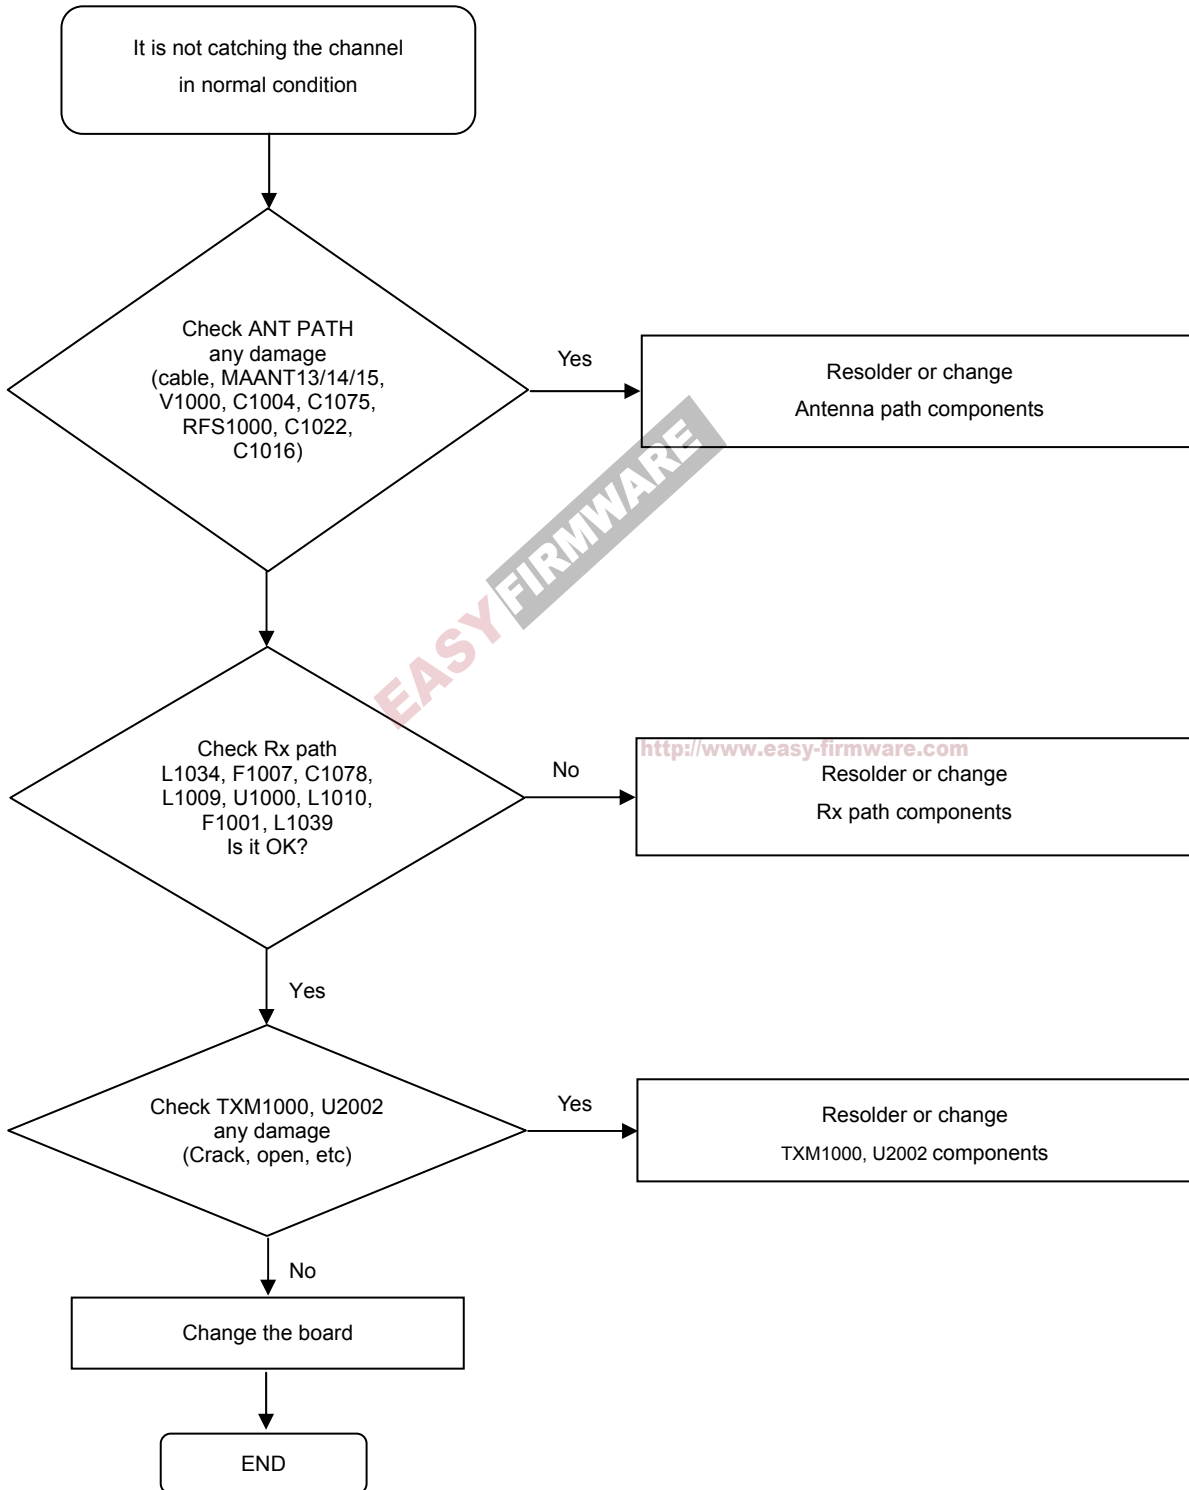

8. Level 3 Repair

8-4-24 GSM900 / WCDMA 8 / LTE 8 Rx

<http://www.easy-firmware.com>

8. Level 3 Repair

8-4-25. LTE 17, 20 RX

8. Level 3 Repair

8-4-26. LTE 7 RX

8. Level 3 Repair