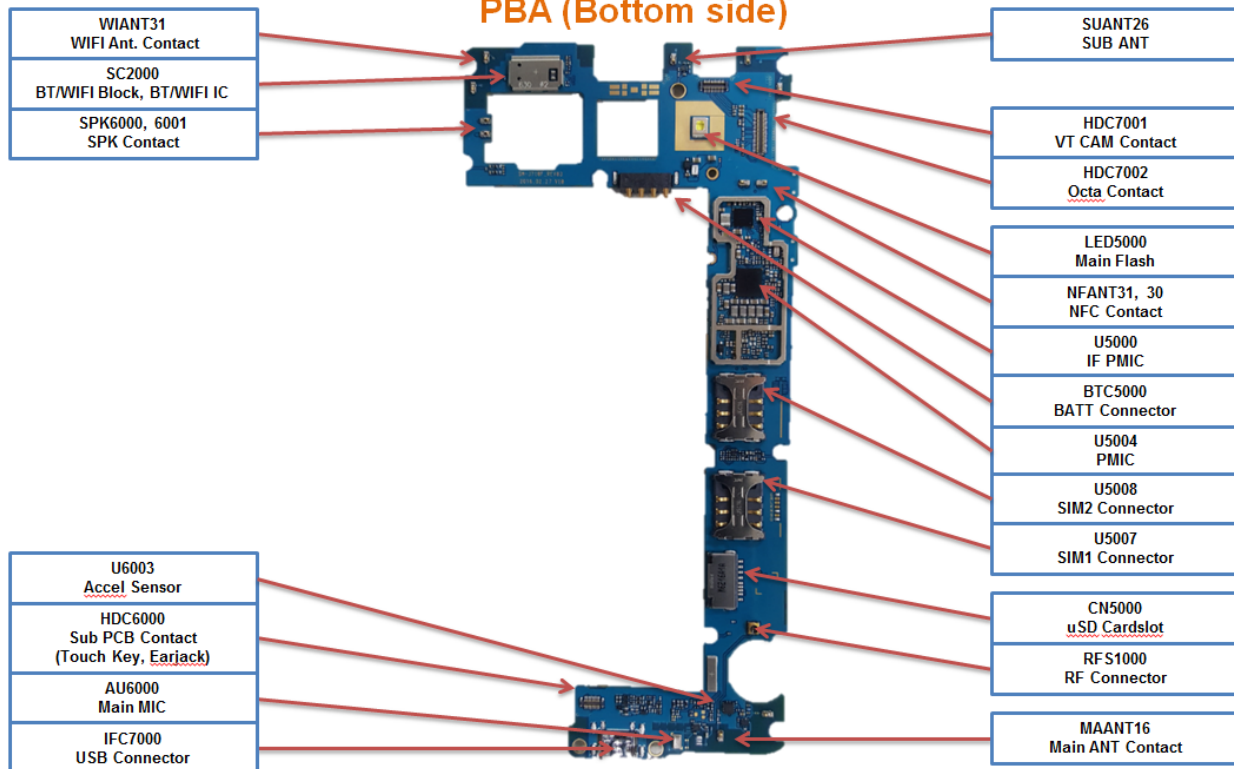

8. Level 3 Repair

8-1. Components Layout

PBA (Top side)

PBA (Bottom side)

8. Level 3 Repair

8-2. Block Diagram

Confidential

8. Level 3 Repair

<http://www.easy-firmware.com>

8. Level 3 Repair

8. Level 3 Repair

8-3. Flow Chart of Troubleshooting

	
<p>Oscilloscope</p>	<p>Digital Multimeter</p>
	
<p>Power Supply</p>	<p>+ driver, ESD Safe Tweezer</p>
	
<p>8960 & Spectrum Analyzer</p>	<p>Soldering iron</p>

8. Level 3 Repair

8-4. Power On

8. Level 3 Repair

8-4-2. Initial

<http://www.easy-firmware.com>

8. Level 3 Repair

8-4-3. No Service

8. Level 3 Repair

8-4-4. Sim Part(SIM1)

8. Level 3 Repair

8-4-4. Sim Part(SIM2)

8. Level 3 Repair

8-4-5. Charging Part

8. Level 3 Repair

8-4-6. OTG

<http://www.easy-firmware.com>