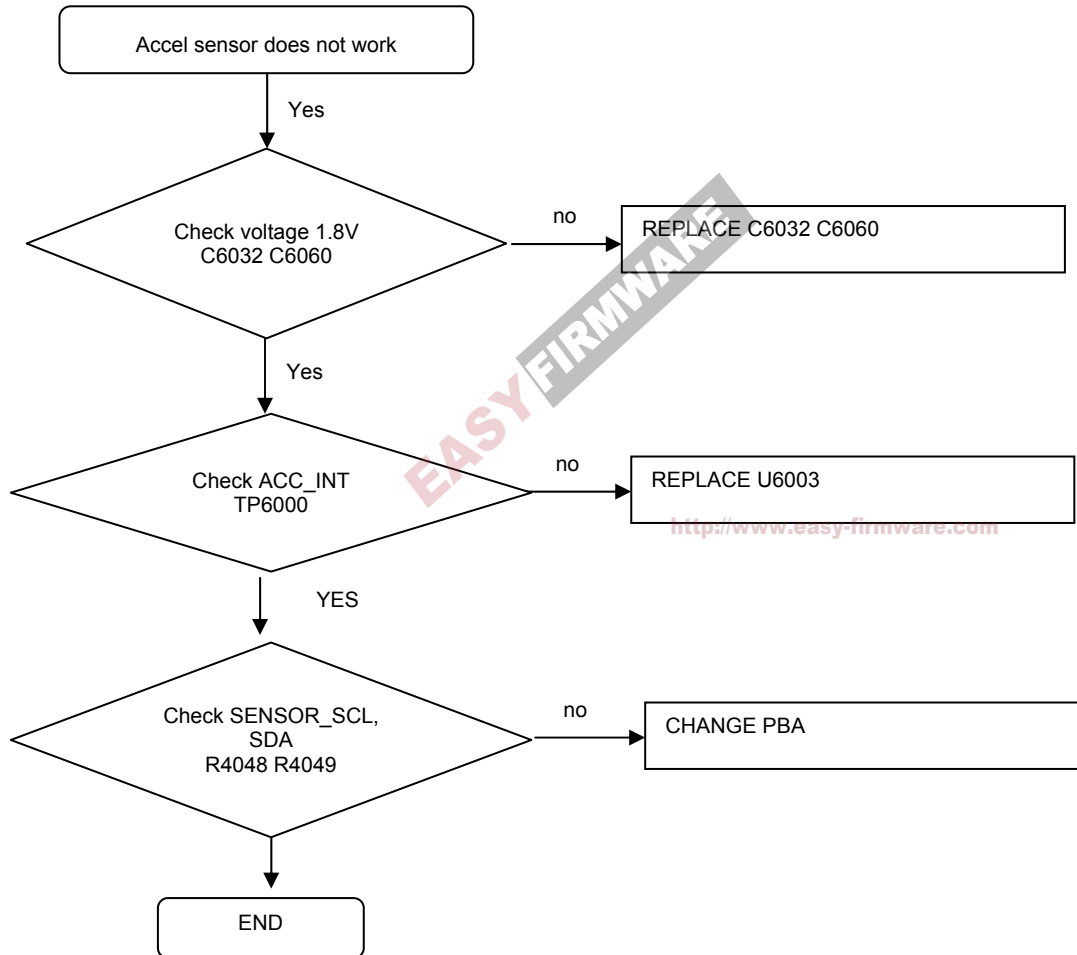

8. Level 3 Repair

8-4. Power On

8. Level 3 Repair

8-4-2. Initial

<http://www.easy-firmware.com>

8. Level 3 Repair

8-4-3. No Service

8. Level 3 Repair

8-4-4. Sim Part(SIM1)

8. Level 3 Repair

8-4-4. Sim Part(SIM2)

8. Level 3 Repair

8-4-5. Charging Part

8. Level 3 Repair

8-4-6. OTG

<http://www.easy-firmware.com>

8. Level 3 Repair

8-4-7-2. Proxy Sensor

8. Level 3 Repair

8-4-7-3. Accel Sensor

8. Level 3 Repair

8-4-8-1 Microphone Part - Main MIC

<http://www.easy-firmware.com>

8. Level 3 Repair