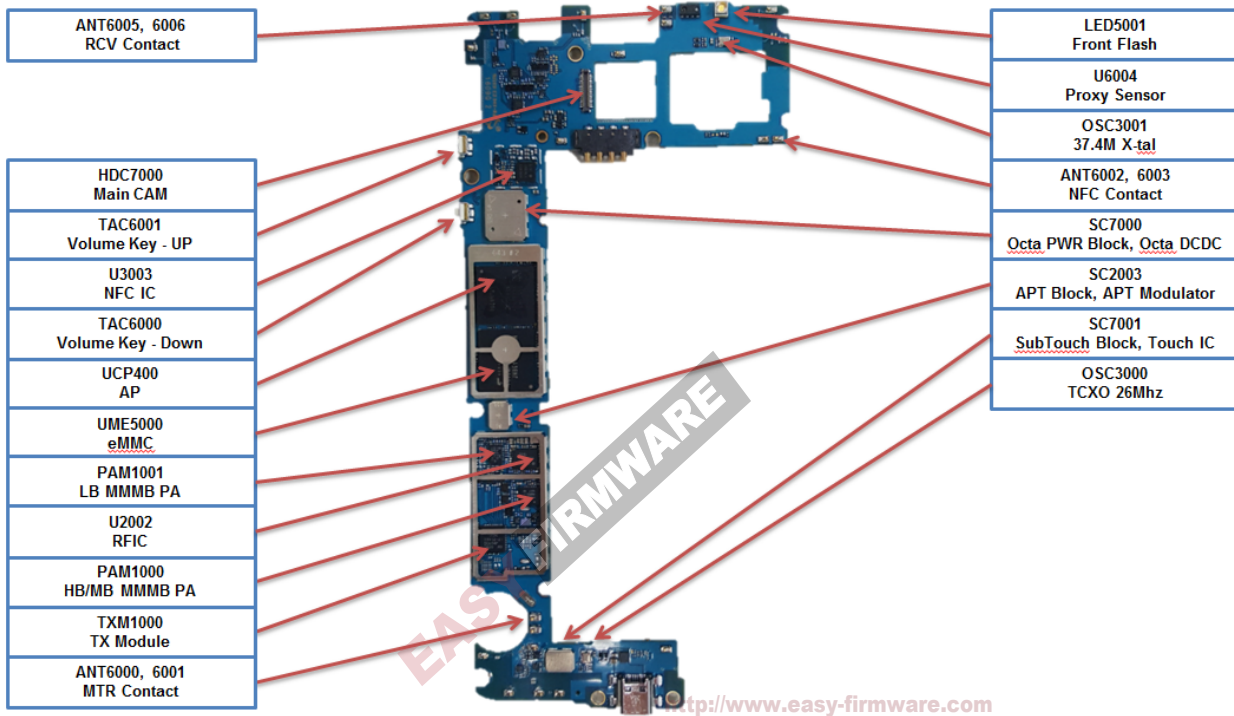

8. Level 3 Repair

8-1. Components Layout

PBA (Top side)

PBA (Bottom side)

8. Level 3 Repair

8-2. Block Diagram

Confidential

8. Level 3 Repair

<http://www.easy-firmware.com>

8. Level 3 Repair

8. Level 3 Repair

8-3. Flow Chart of Troubleshooting

	
<p>Oscilloscope</p>	<p>Digital Multimeter</p>
	
<p>Power Supply</p>	<p>+ driver, ESD Safe Tweezer</p>
	
<p>8960 & Spectrum Analyzer</p>	<p>Soldering iron</p>

8. Level 3 Repair

8-4. Power On

8. Level 3 Repair

8-4-2. Initial

<http://www.easy-firmware.com>

8. Level 3 Repair

8-4-3. No Service

8. Level 3 Repair

8-4-4. Sim Part(SIM1)

8. Level 3 Repair

8-4-4. Sim Part(SIM2)

8. Level 3 Repair

8-4-5. Charging Part

8. Level 3 Repair

8-4-6. OTG

<http://www.easy-firmware.com>