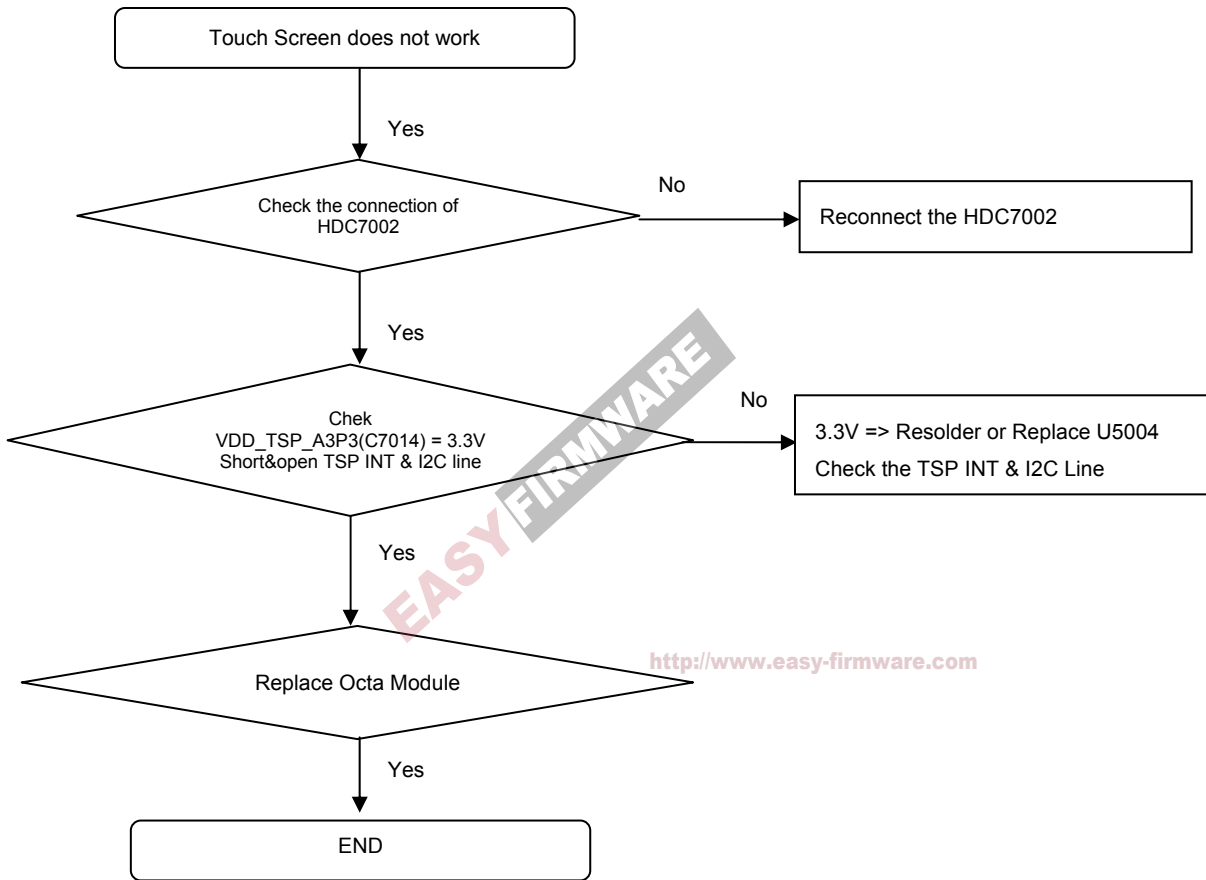

8. Level 3 Repair

8-4-18. TSP