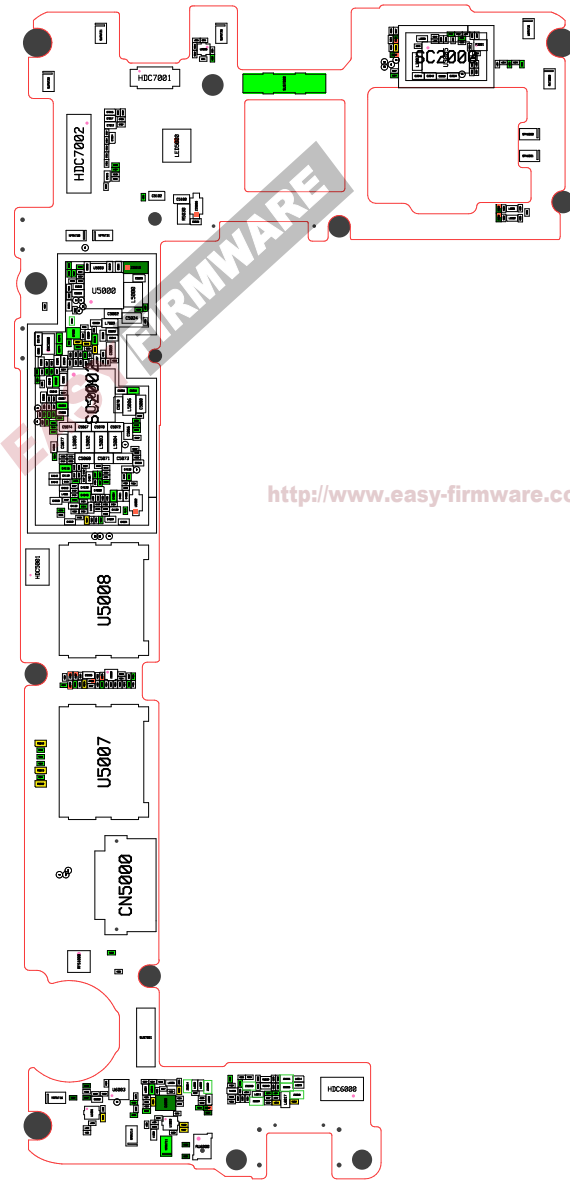

8. Level 3 Repair

8-1. Components Layout

PBA (Top side)

PBA (Bottom side)

8. Level 3 Repair

8-2. Block Diagram

Confidential

8. Level 3 Repair

<http://www.easy-firmware.com>

8. Level 3 Repair

8. Level 3 Repair

8-3. Flow Chart of Troubleshooting

	
<p>Oscilloscope</p>	<p>Digital Multimeter</p>
	
<p>Power Supply</p>	<p>+ driver, ESD Safe Tweezer</p>
	
<p>8960 & Spectrum Analyzer</p>	<p>Soldering iron</p>

8. Level 3 Repair

8-4. Power On

8. Level 3 Repair

8-4-2. Initial

<http://www.easy-firmware.com>

8. Level 3 Repair

8-4-3. No Service

8. Level 3 Repair

8-4-4. Sim Part(SIM1)

8. Level 3 Repair

8-4-4. Sim Part(SIM2)

8. Level 3 Repair

8-4-5. Charging Part

8. Level 3 Repair

8-4-6. OTG

<http://www.easy-firmware.com>