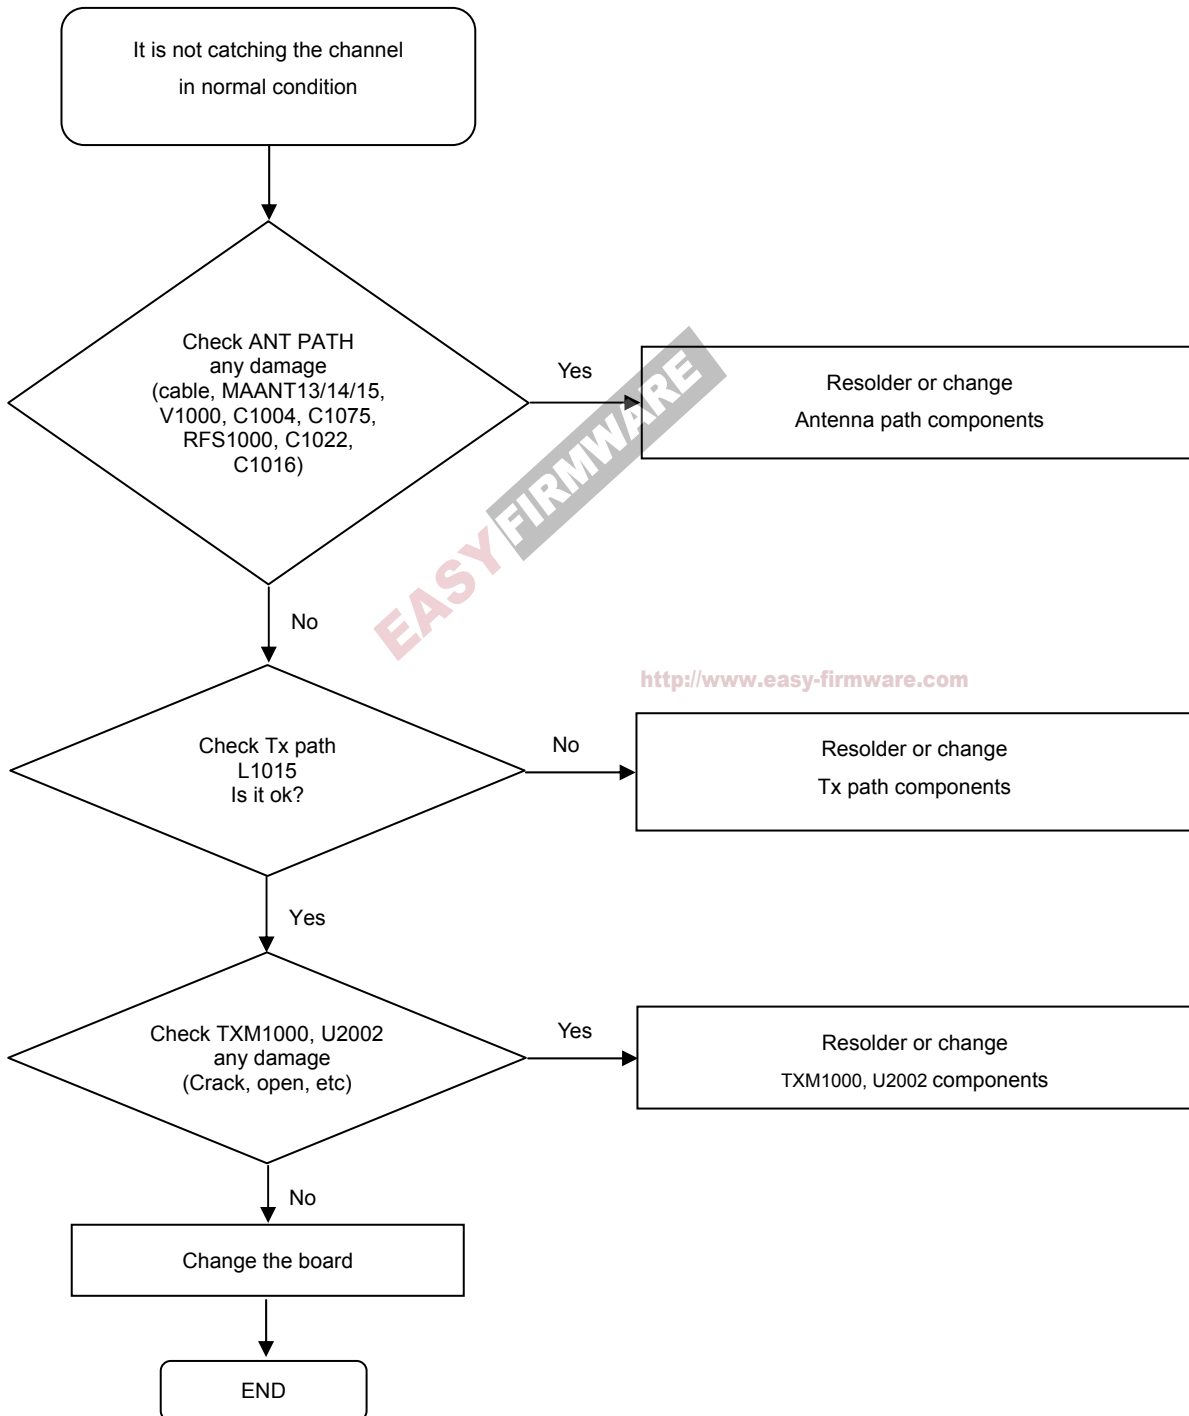

8-4-27. LTE 40 RX

8. Level 3 Repair

8-4-28. GSM1800, 1900 TX

8. Level 3 Repair

8-4-29 LTE 17, 20 TX

8. Level 3 Repair

8-4-30. GSM850, 900 TX

8. Level 3 Repair