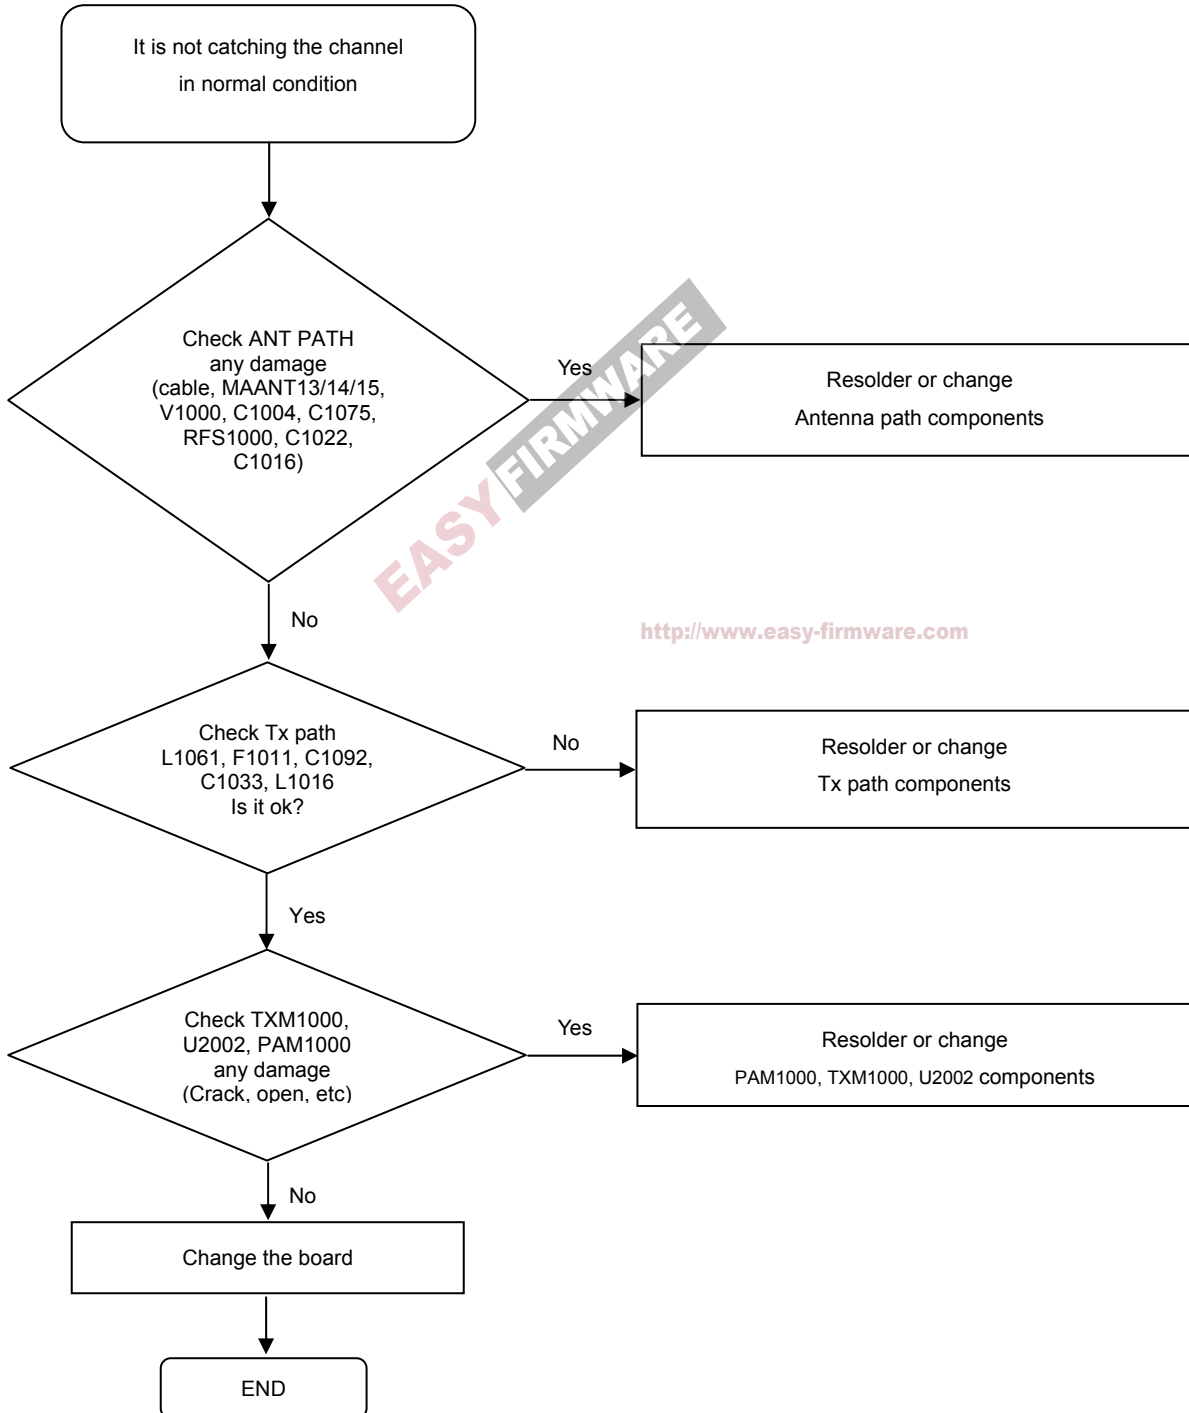

8. Level 3 Repair

8-4-31 WCDMA B1, LTE B1 TX